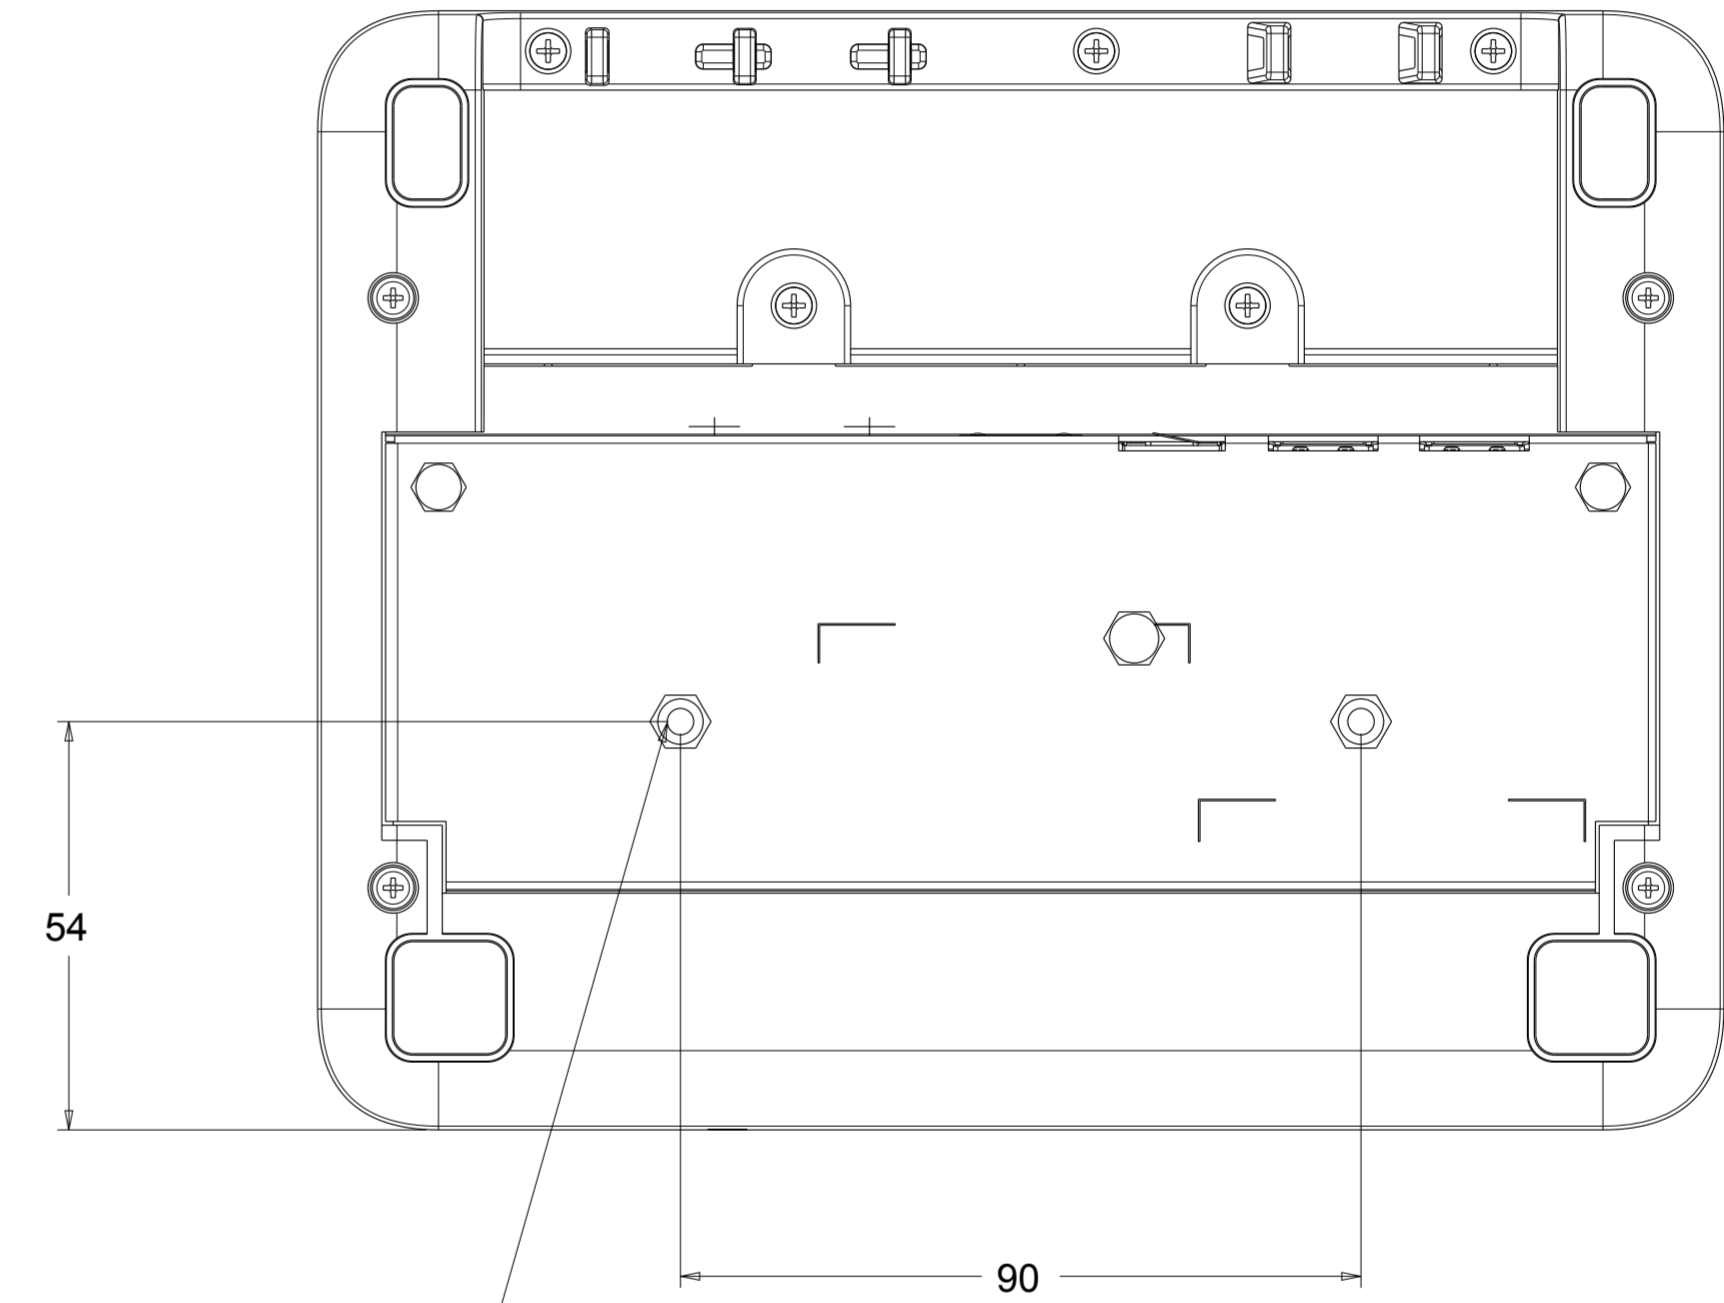

TITLE: M50 POS HUB

MOUNTING POINTS:  
M4 THREAD, 6mm MAX. SCREW DEPTH  
FROM MOUNT SURFACE,  
X2

DIMENSIONS ARE IN MILLIMETERS

**elo**

MS602773

DATE: 12/13/20

REV: A