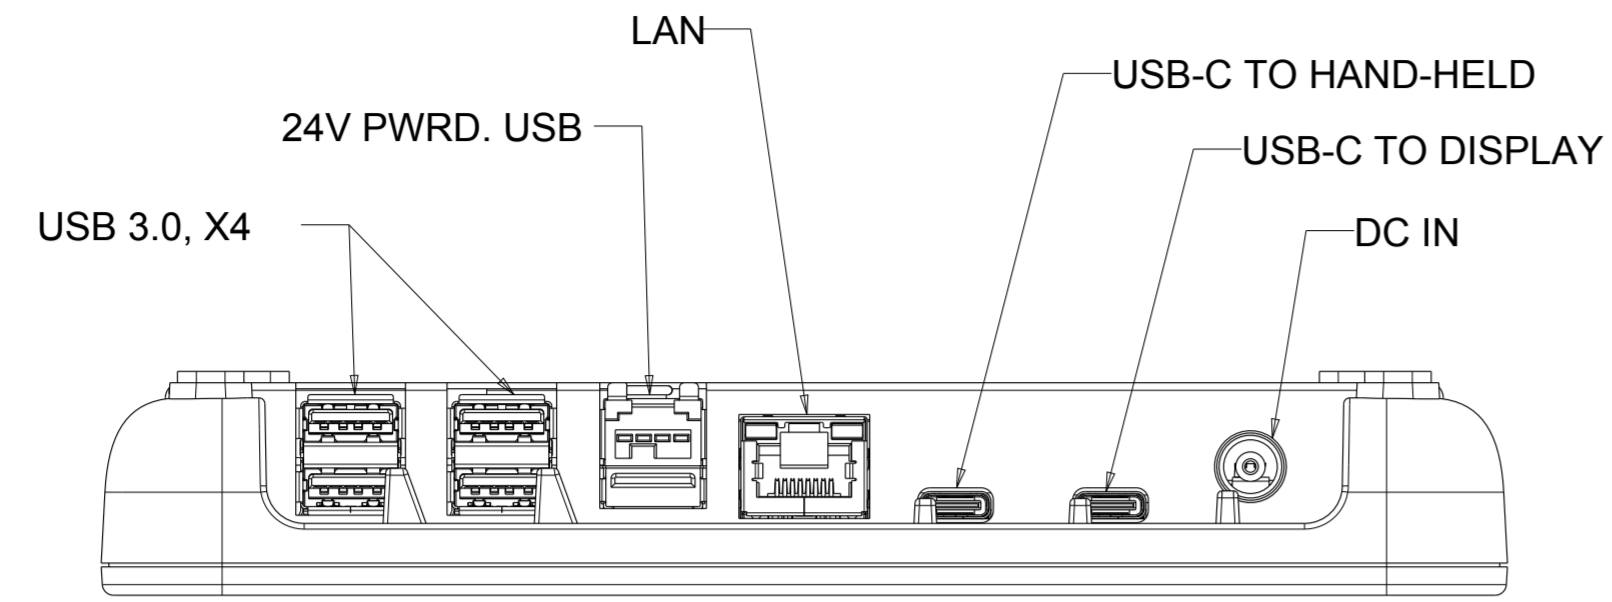

TITLE: M50 POS HUB

MOUNTING POINTS:  
M4 THREAD, 6mm MAX. SCREW DEPTH  
FROM MOUNT SURFACE,  
X2

DIMENSIONS ARE IN MILLIMETERS

**elo**

MS602773

DATE: 12/13/20

REV: A