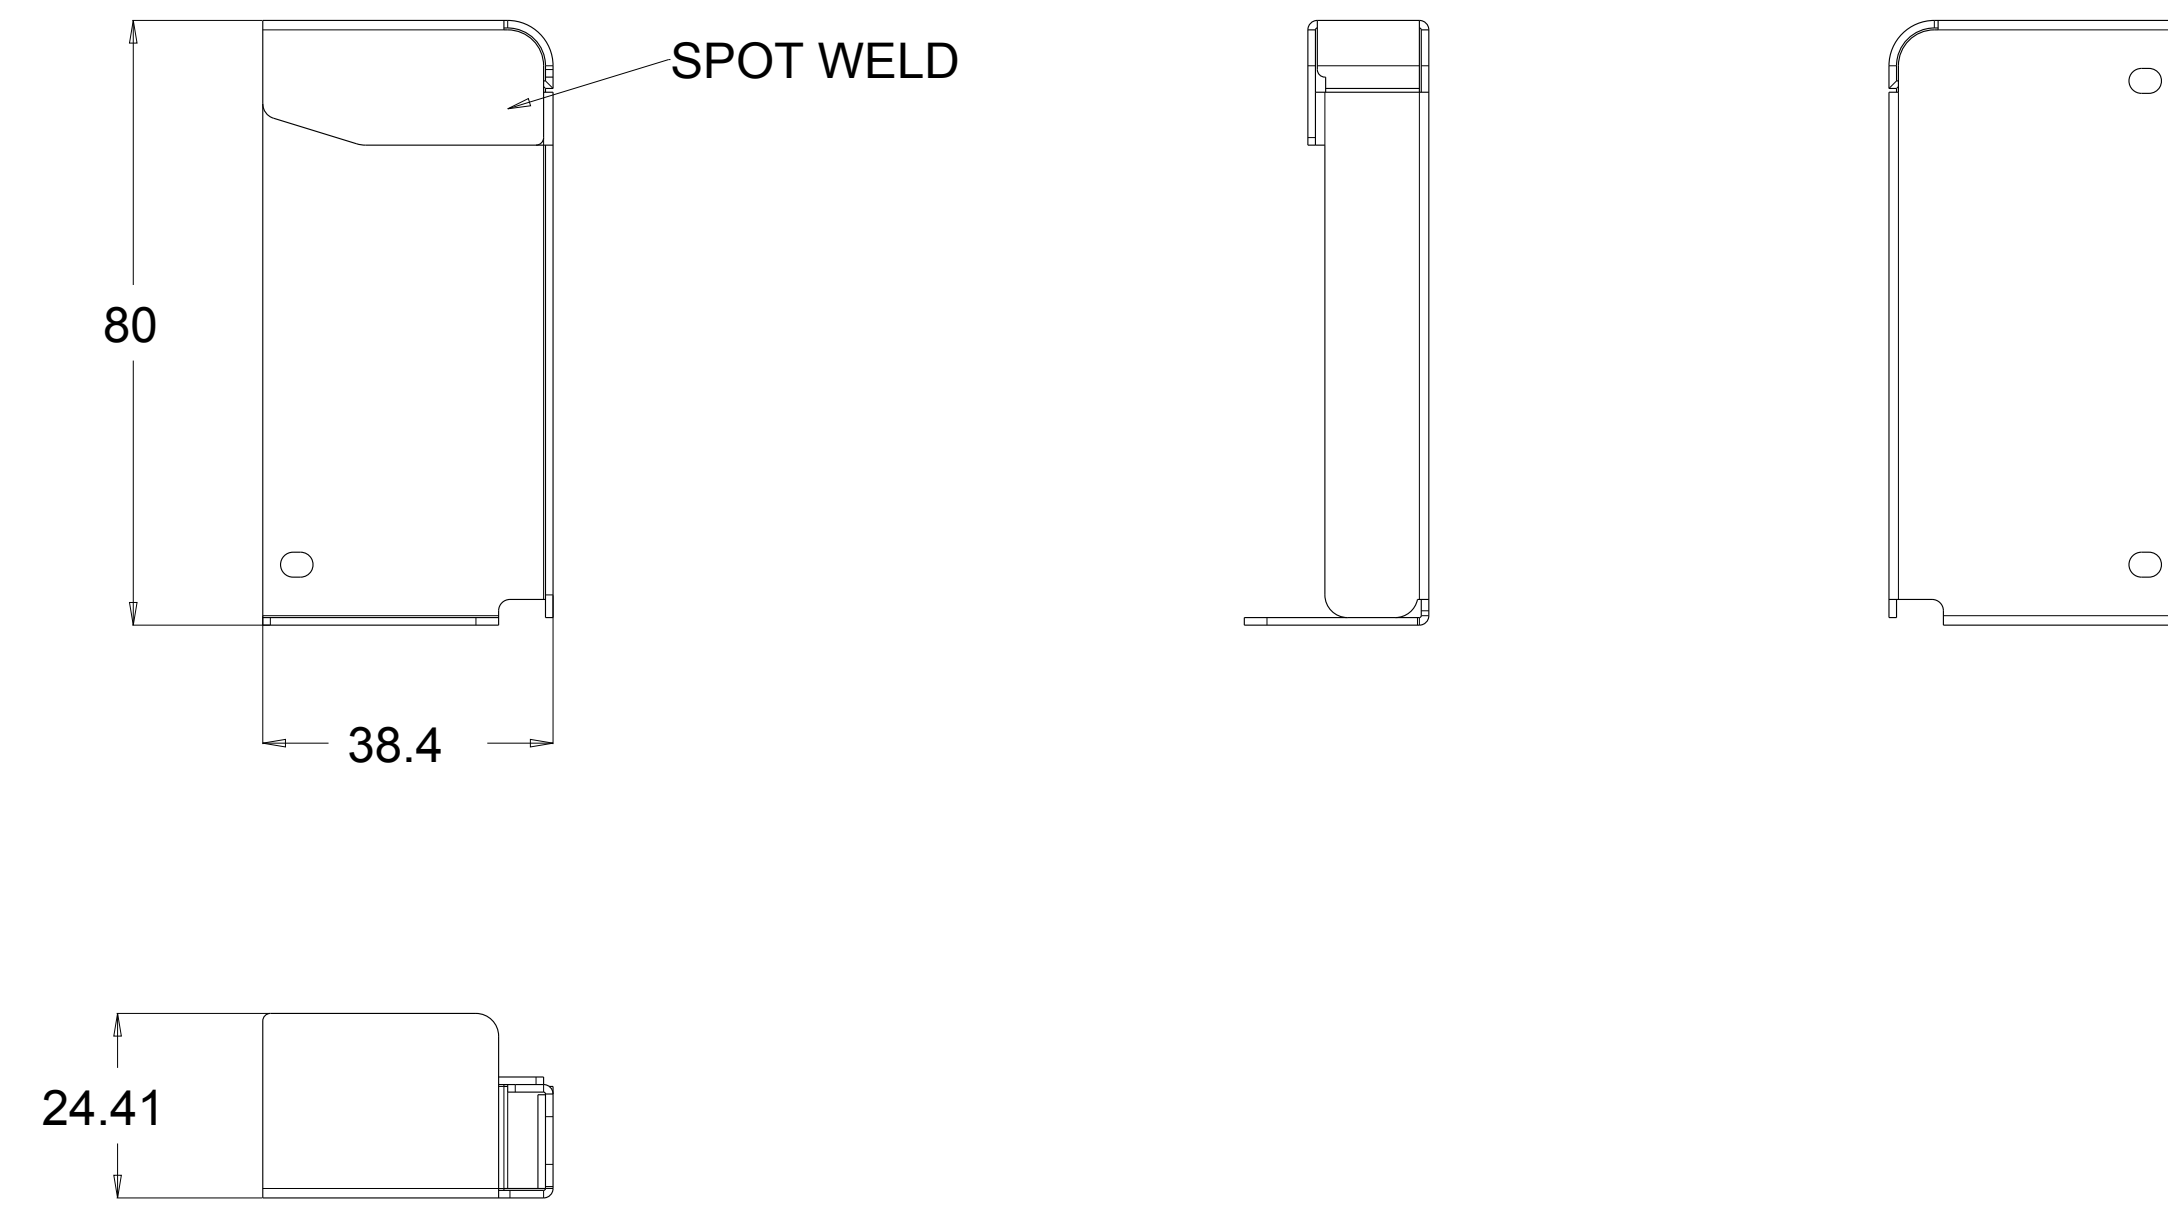

EDYNAMO_MOUNT_1.PRT
 MATERIAL: SPCC/T=1.0mm
 FINISH = BLACK PAINT, LIGHT TEXTURE

ASSEMBLE AS SHOWN

SCREWS IN BAG:

SCREW TYPE	QTY.
SCREW, M3X8, PAN-HEAD, CROSS-RECESS, BLACK	2

EDYNAMO_MOUNT_1.PRT
 MATERIAL: SPCC/T=1.0mm
 FINISH = BLACK PAINT, LIGHT TEXTURE