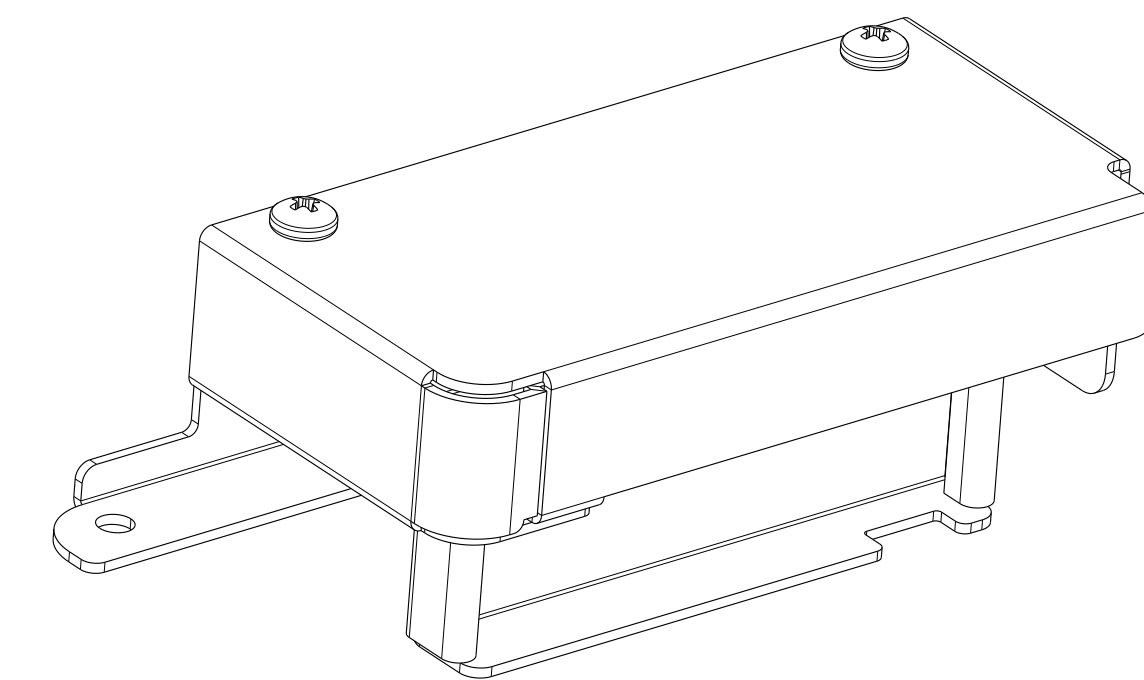

EDYNAMO_MOUNT_1.PRT
 MATERIAL: SPCC/T=1.0mm
 FINISH = BLACK PAINT, LIGHT TEXTURE

ASSEMBLE AS SHOWN

SCREWS IN BAG:

SCREW TYPE	QTY.
SCREW, M3X8, PAN-HEAD, CROSS-RECESS, BLACK	2

EDYNAMO_MOUNT_1.PRT
 MATERIAL: SPCC/T=1.0mm
 FINISH = BLACK PAINT, LIGHT TEXTURE