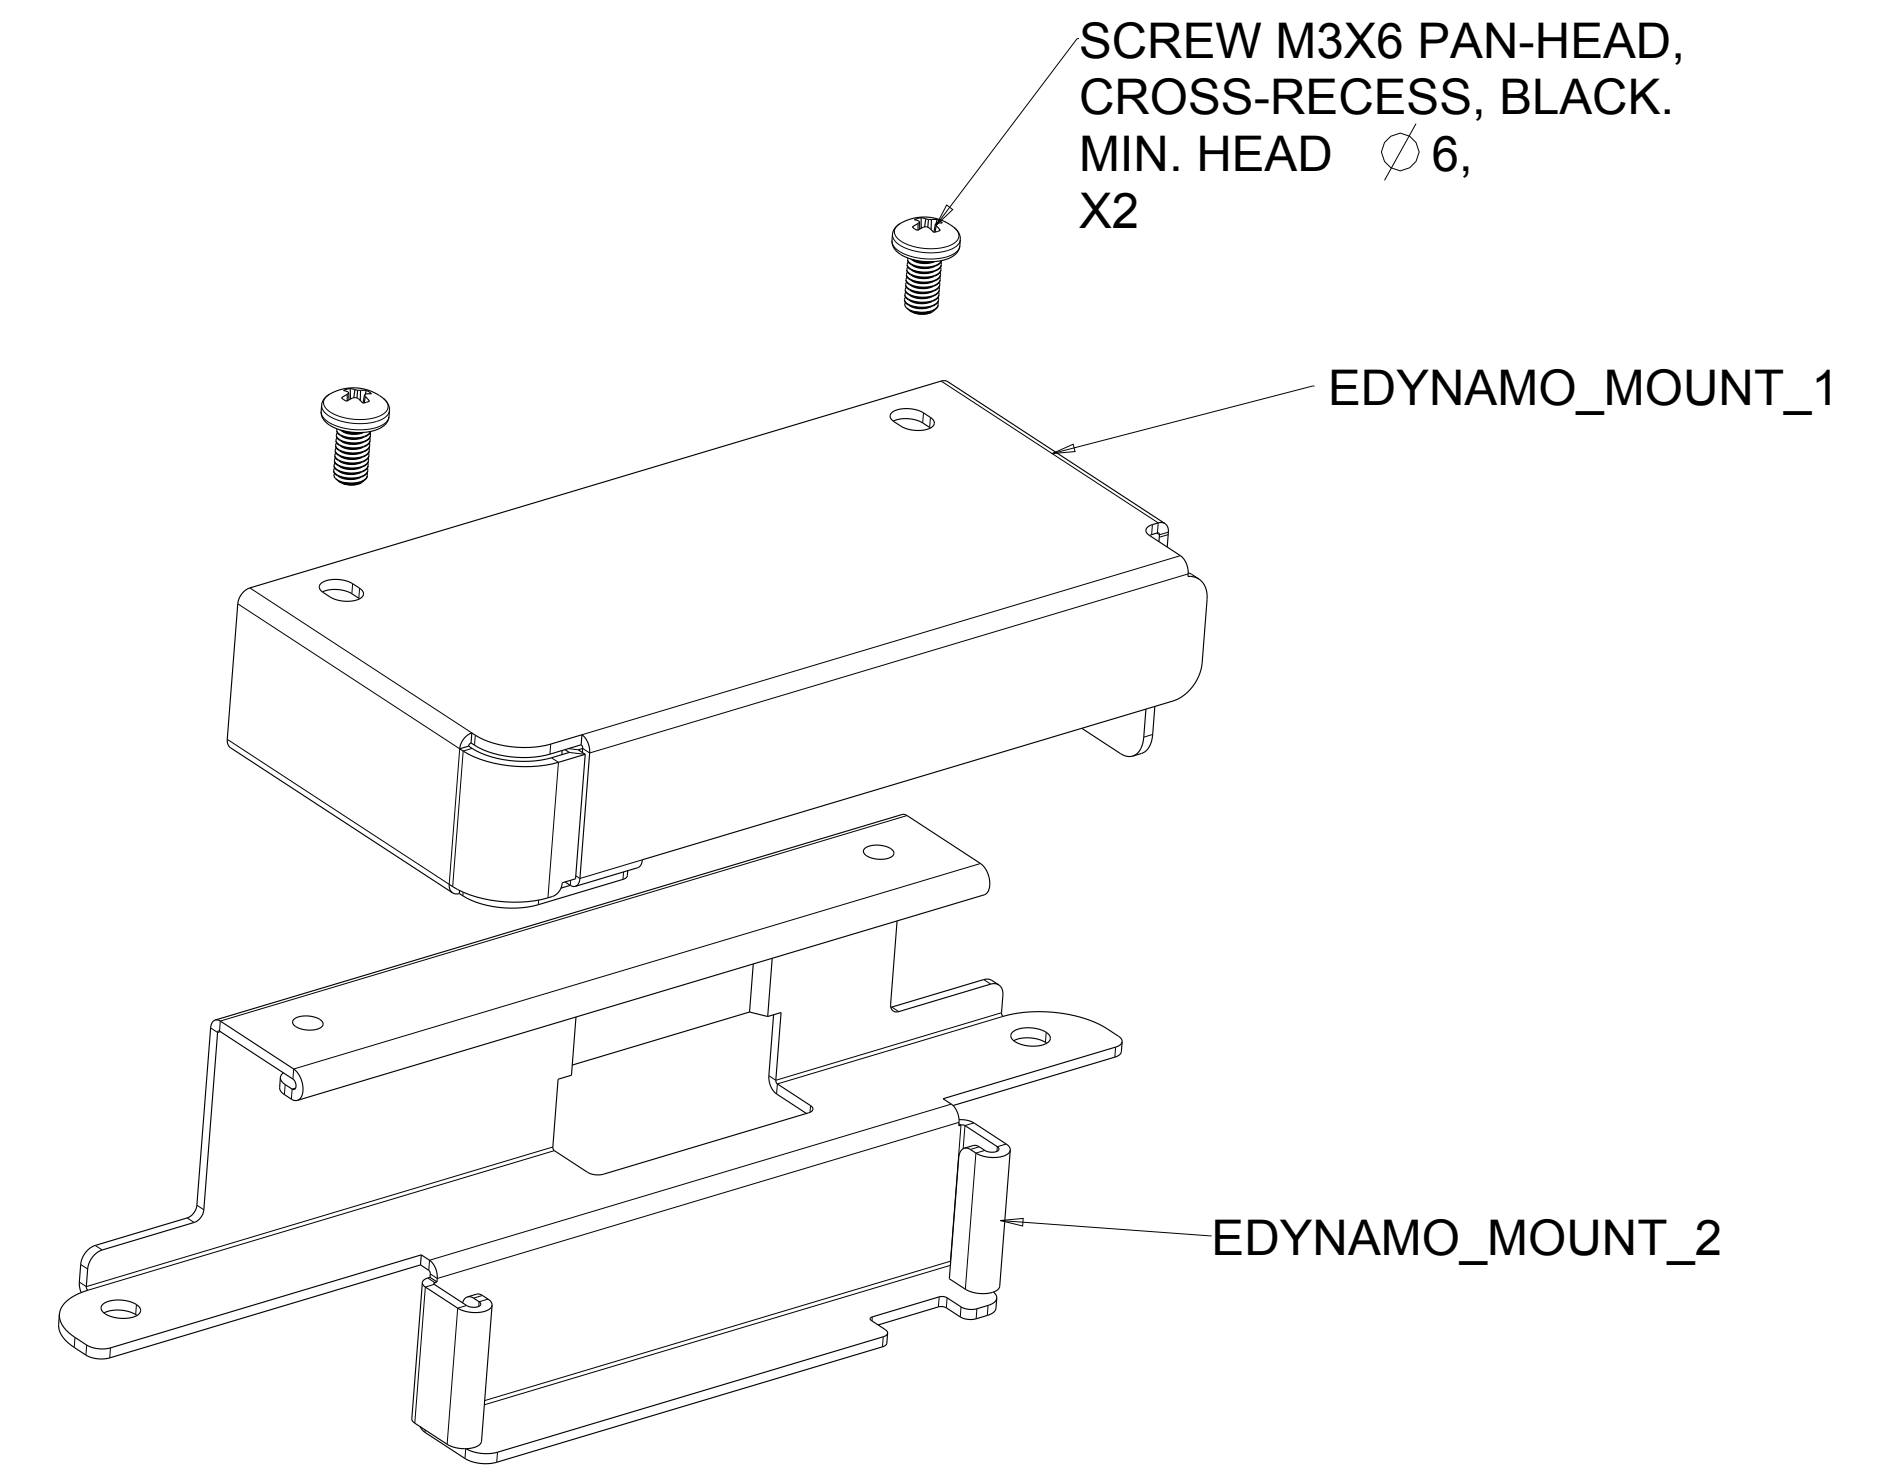

EDYNAMO_MOUNT_1.PRT
 MATERIAL: SPCC/T=1.0mm
 FINISH = BLACK PAINT, LIGHT TEXTURE

ASSEMBLE AS SHOWN

SCREWS IN BAG:

SCREW TYPE	QTY.
SCREW, M3X8, PAN-HEAD, CROSS-RECESS, BLACK	2

EDYNAMO_MOUNT_1.PRT
 MATERIAL: SPCC/T=1.0mm
 FINISH = BLACK PAINT, LIGHT TEXTURE