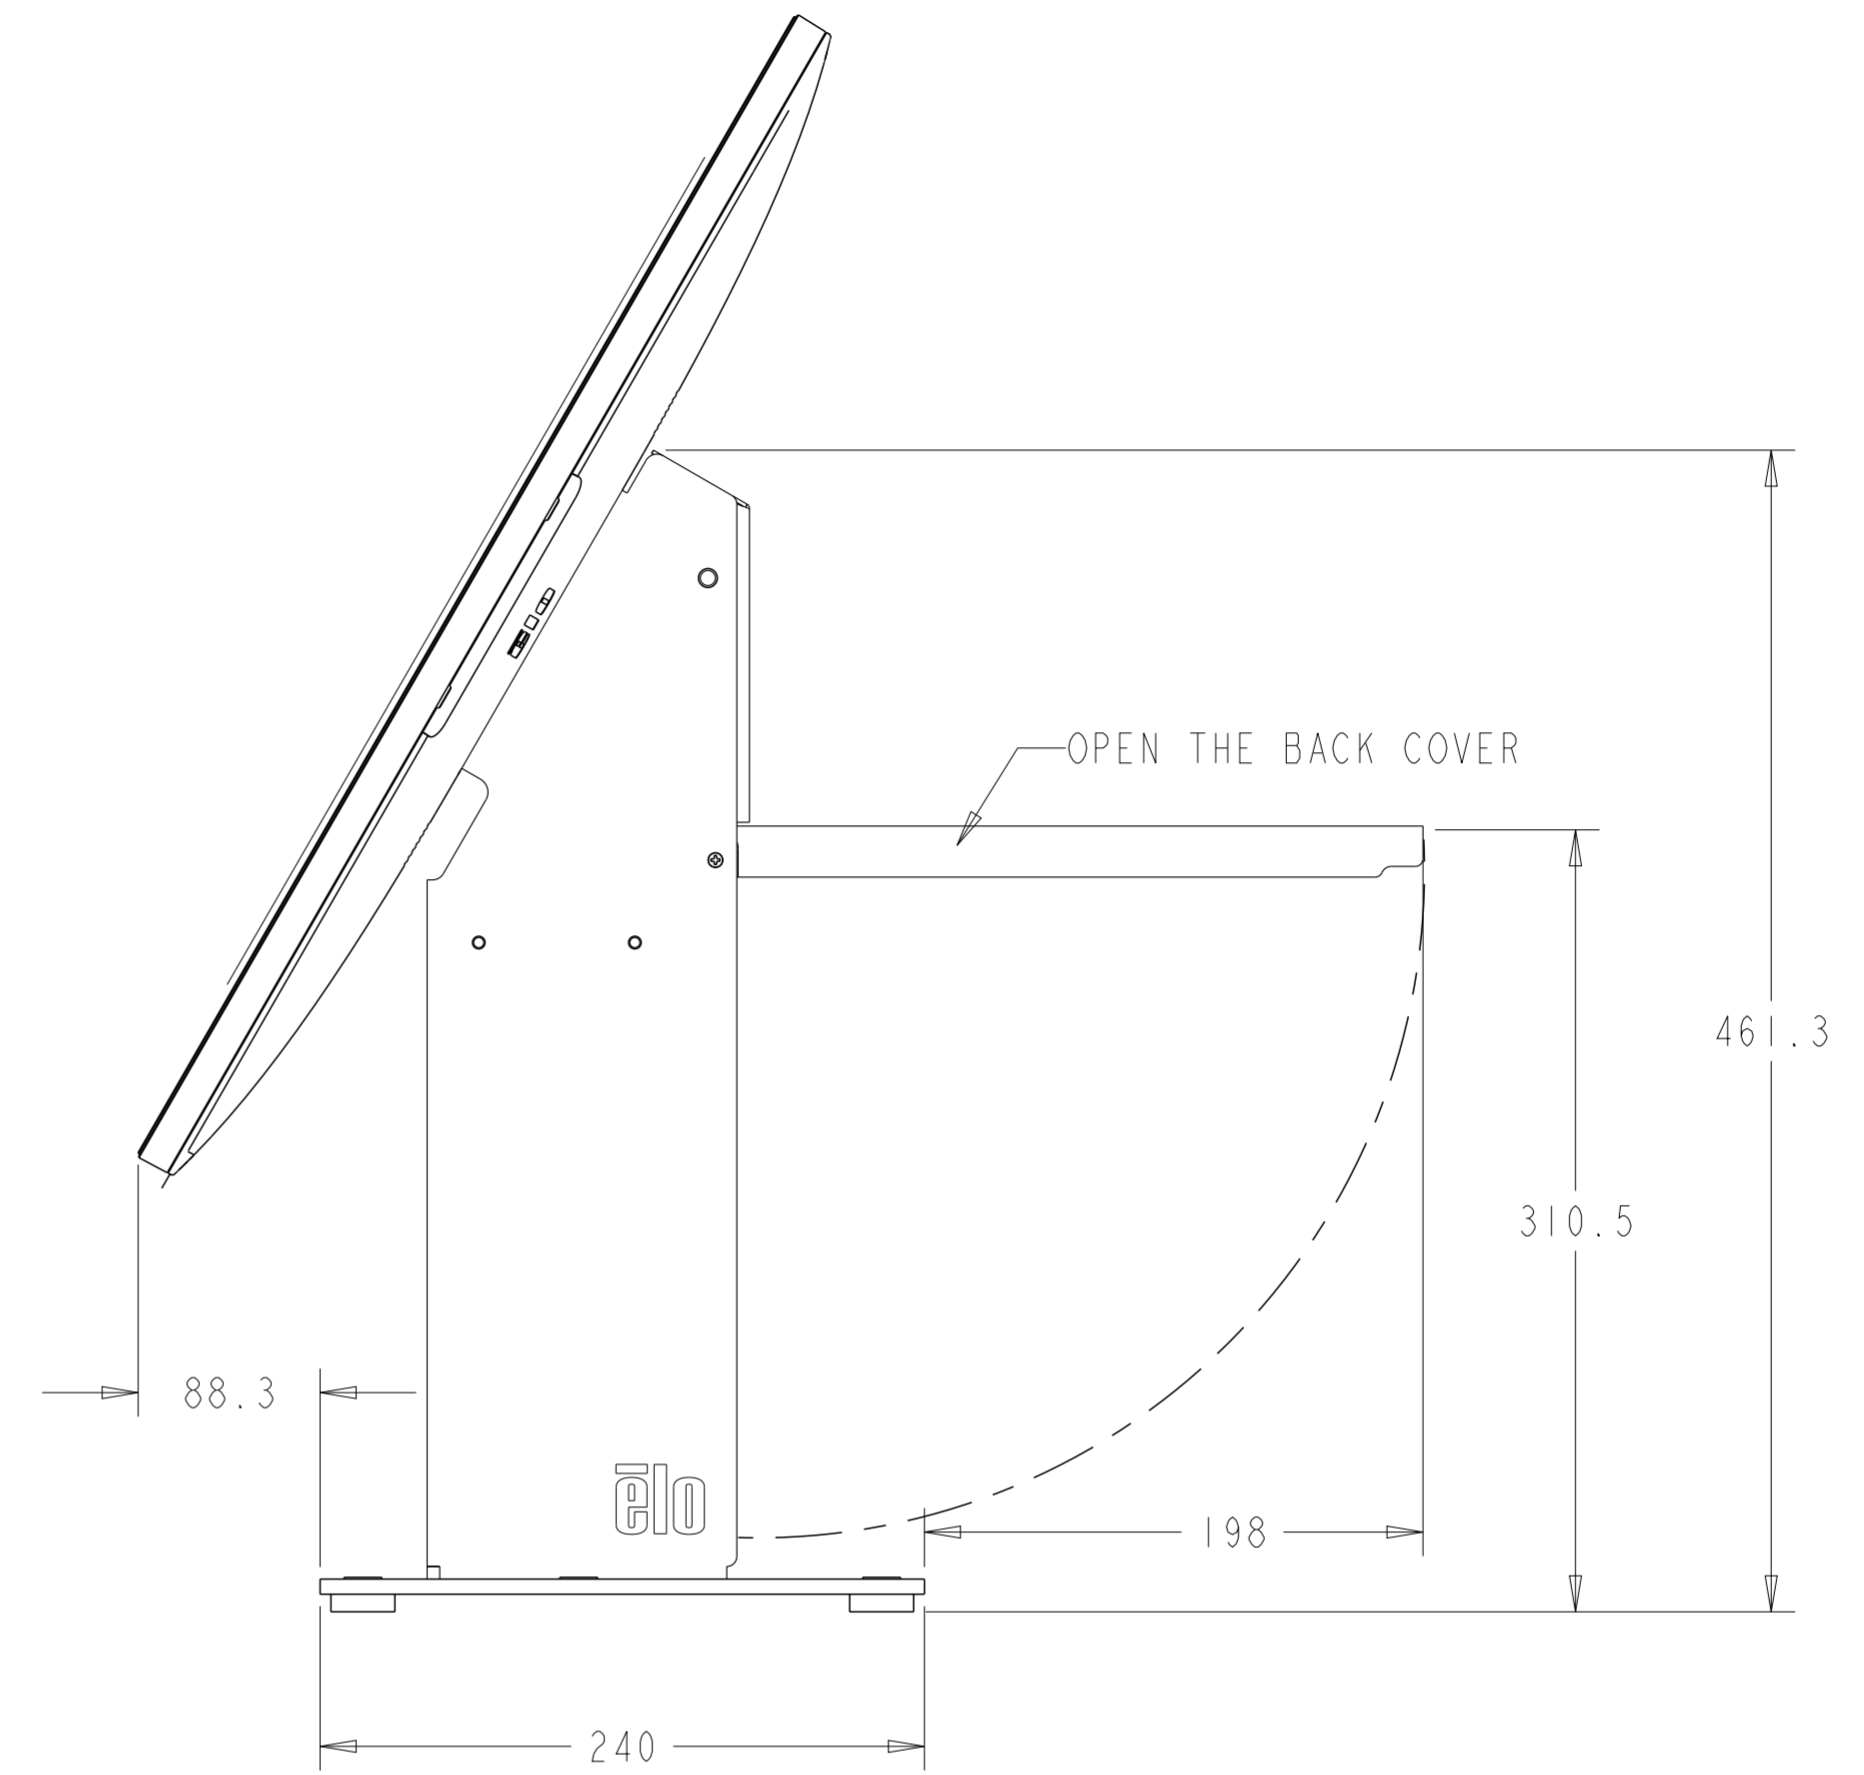

FLOOR STAND OPTION

AS SHOWN REQUIRES:
- STAND-PRINTER-FLOOR, E726833 (SLIVER) / E227695 (WHITE)
- PRINTER-FLOOR-BASE, E290363 (BLACK) / E290158 (WHITE)

DIMENSIONS ARE IN MILLIMETERS

COUNTERTOP STAND OPTION

AS SHOWN REQUIRES:
 - STAND-PRINTER-COUNTERTOP, E726617 (SILVER) / E227491 (WHITE)

DIMENSIONS ARE IN MILLIMETERS