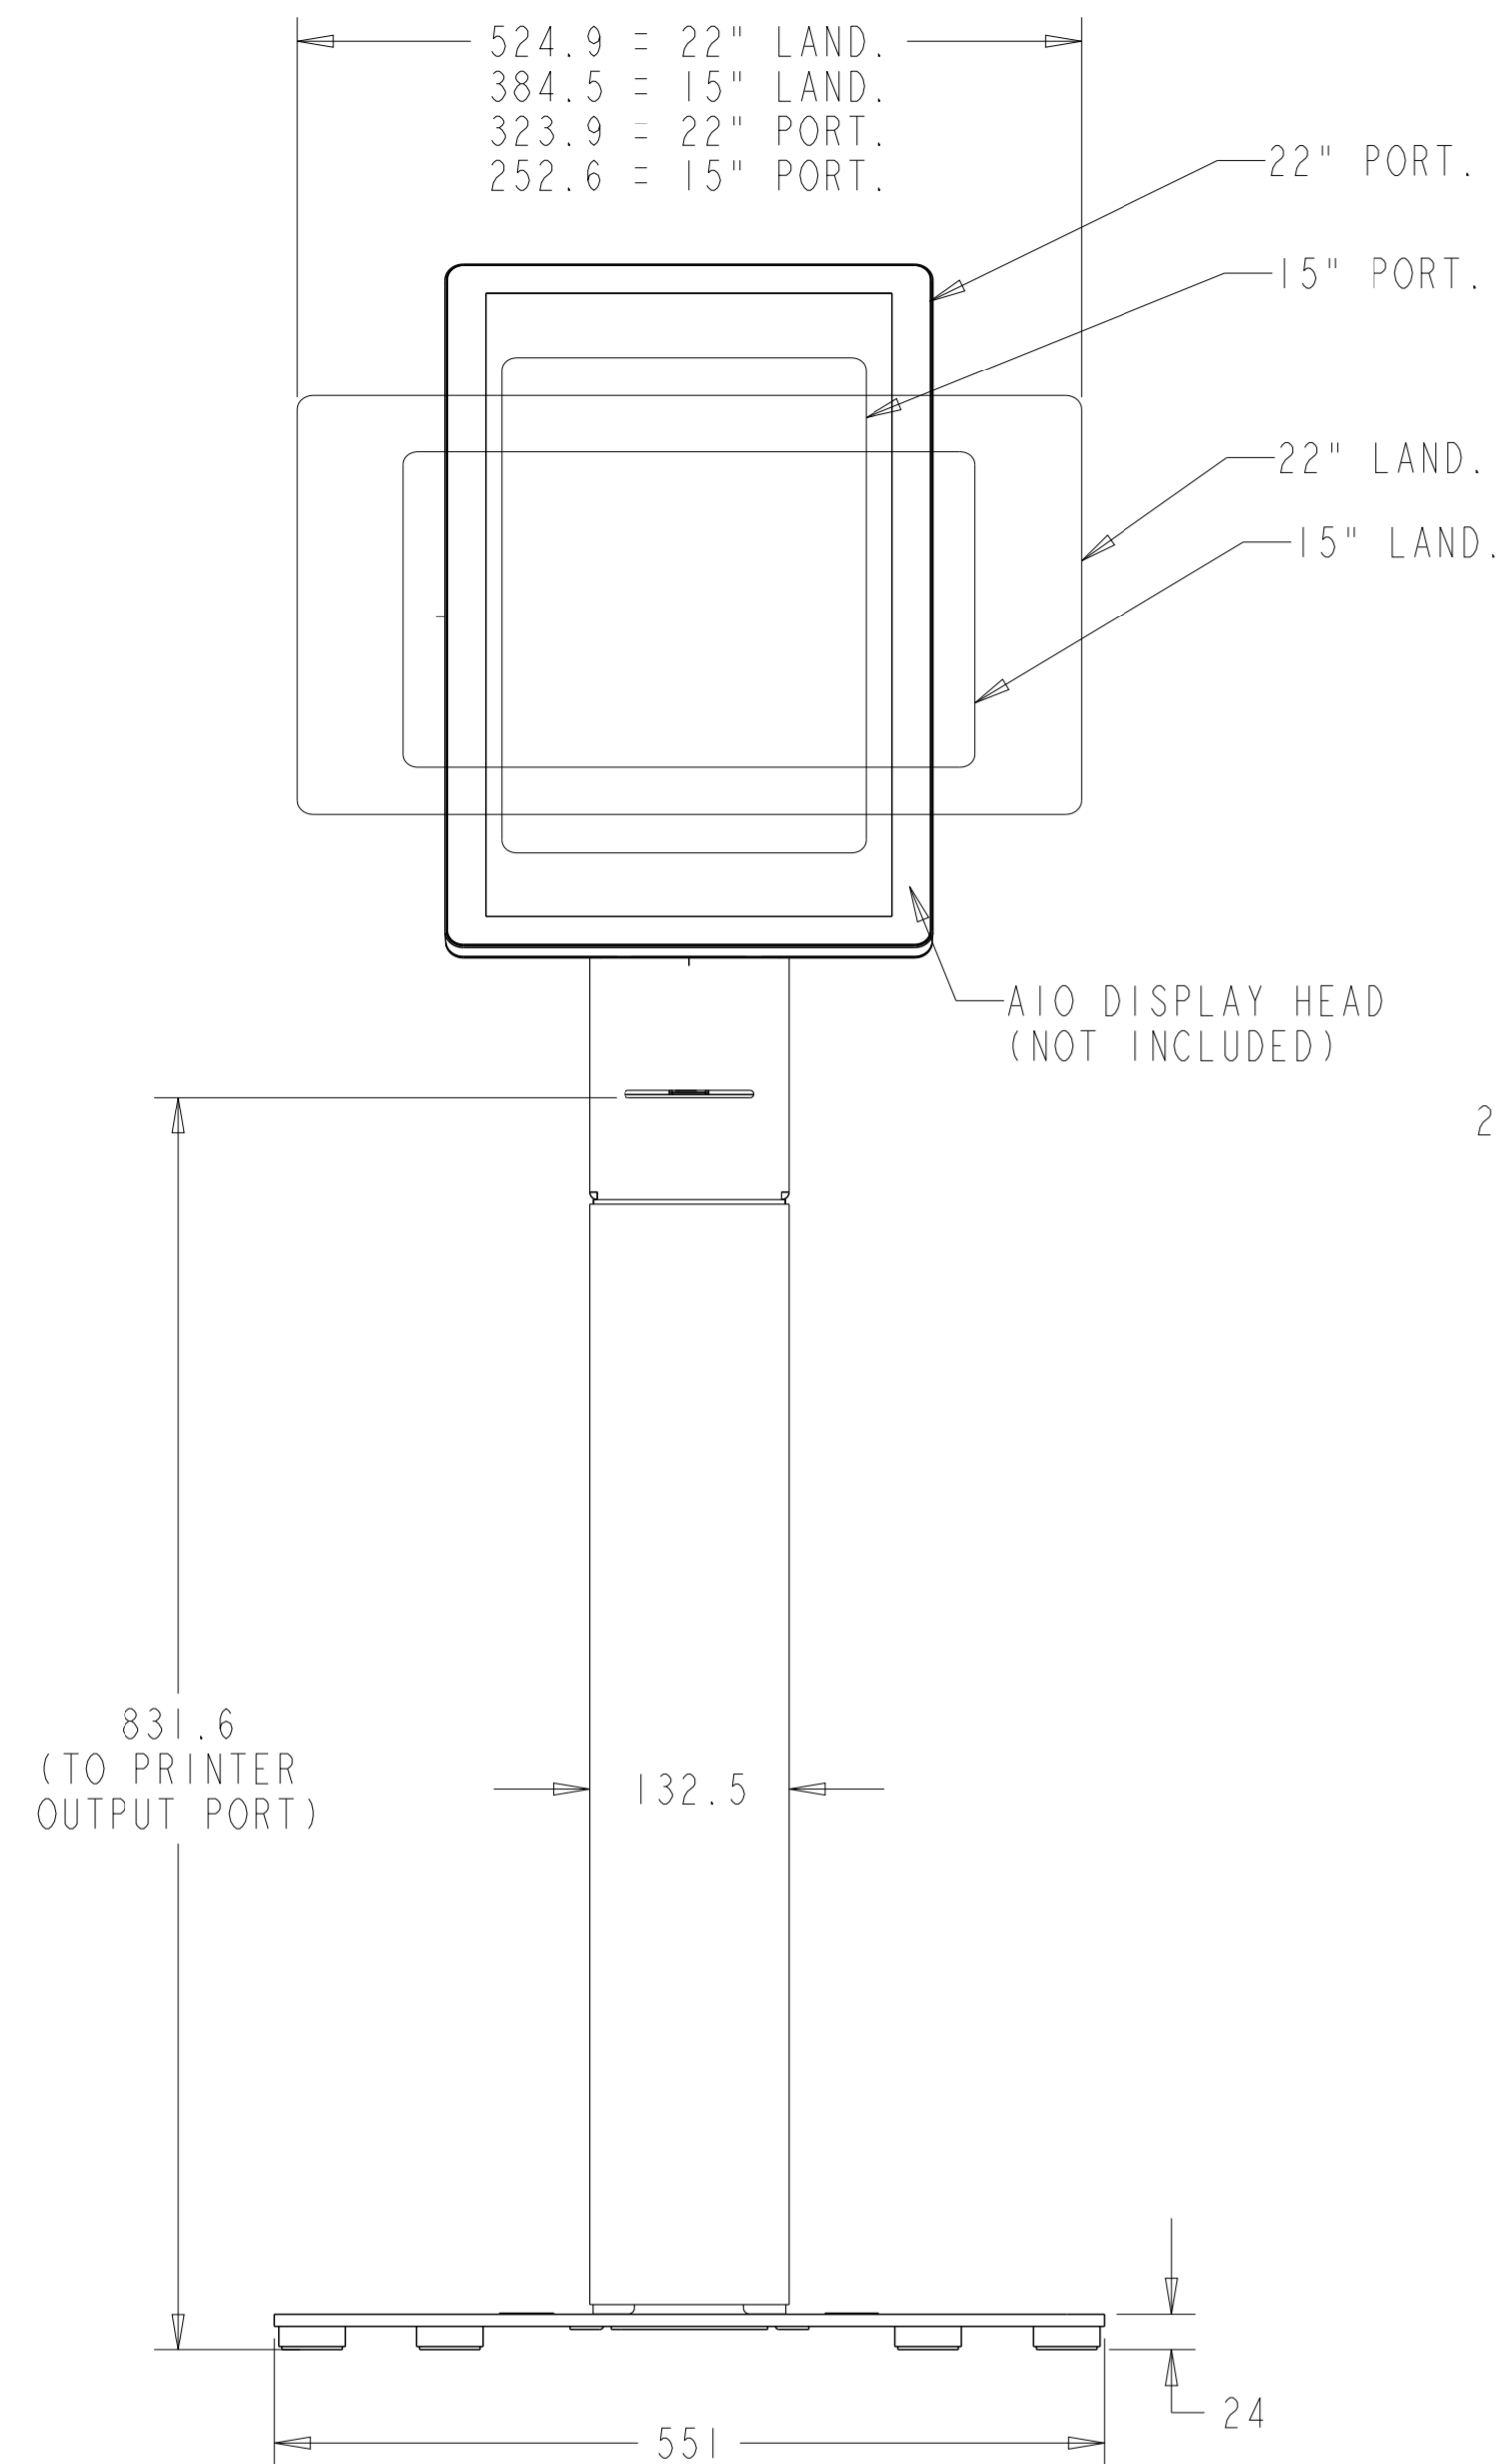

FLOOR STAND OPTION

AS SHOWN REQUIRES:
- STAND-PRINTER-FLOOR, E726833 (SLIVER) / E227695 (WHITE)
- PRINTER-FLOOR-BASE, E290363 (BLACK) / E290158 (WHITE)

DIMENSIONS ARE IN MILLIMETERS

COUNTERTOP STAND OPTION

AS SHOWN REQUIRES:
 - STAND-PRINTER-COUNTERTOP, E726617 (SILVER) / E227491 (WHITE)

DIMENSIONS ARE IN MILLIMETERS