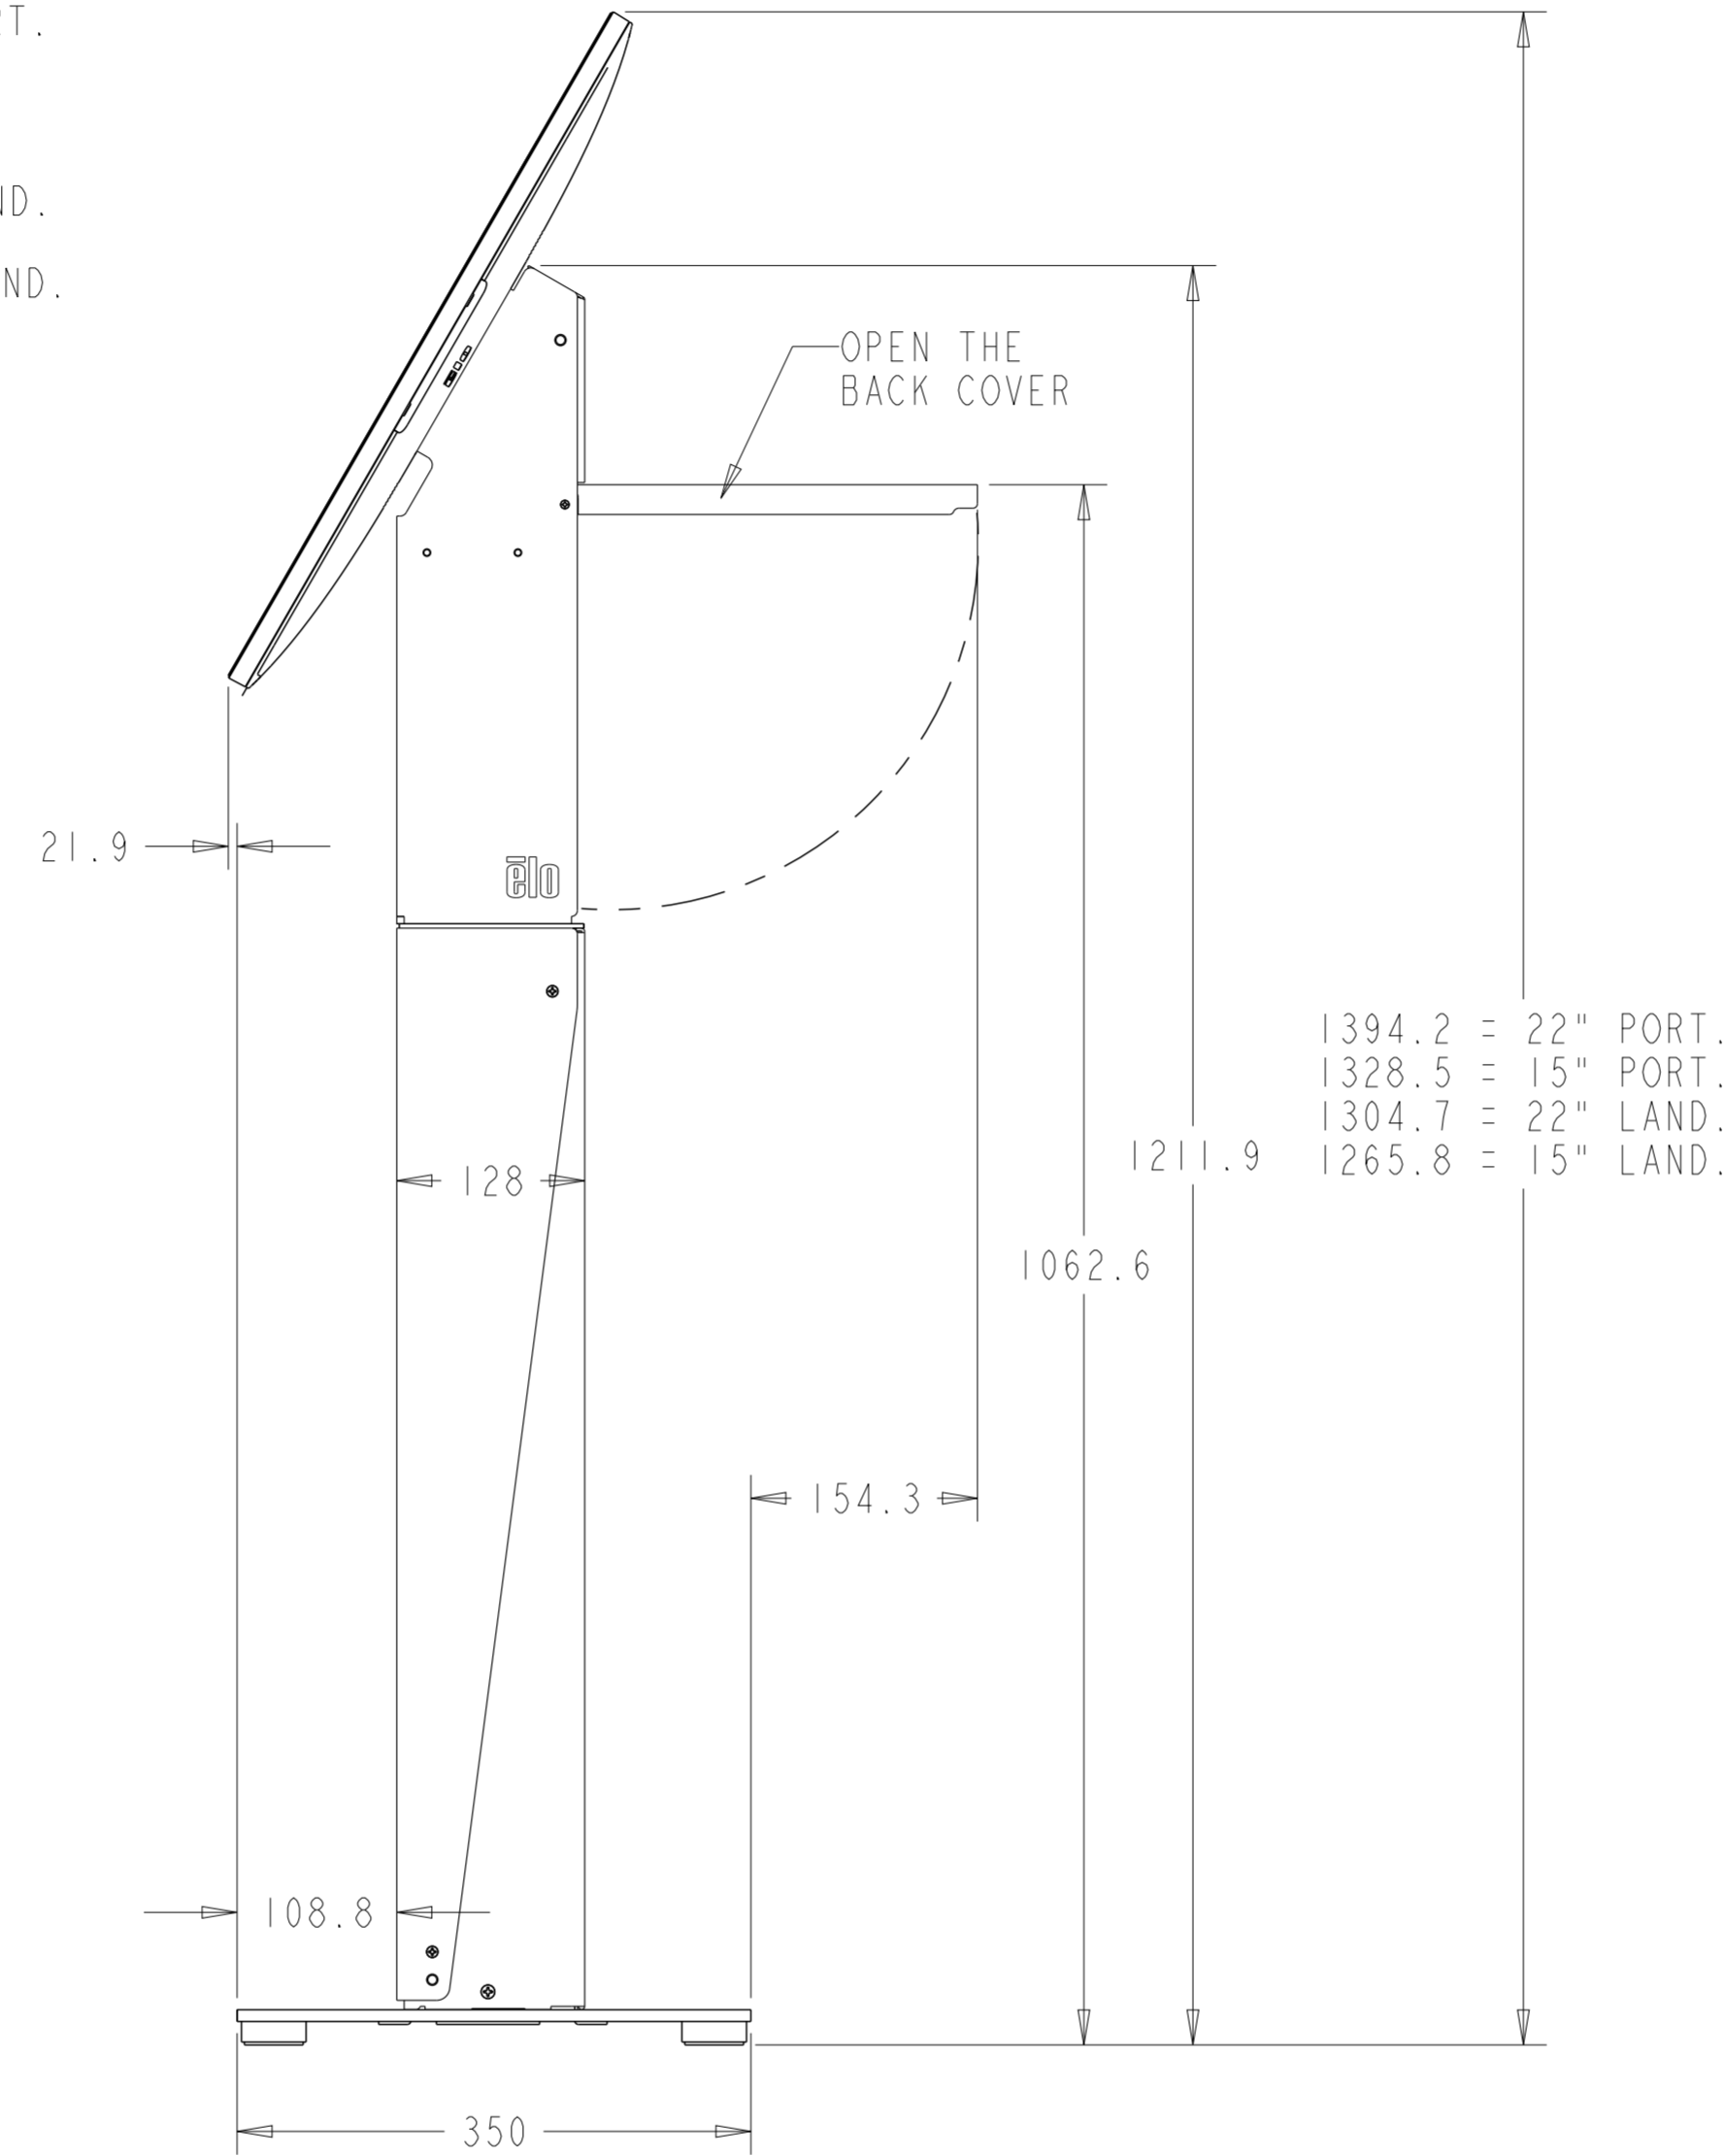

FLOOR STAND OPTION

AS SHOWN REQUIRES:
- STAND-PRINTER-FLOOR, E726833 (SLIVER) / E227695 (WHITE)
- PRINTER-FLOOR-BASE, E290363 (BLACK) / E290158 (WHITE)

DIMENSIONS ARE IN MILLIMETERS

COUNTERTOP STAND OPTION

AS SHOWN REQUIRES:
 - STAND-PRINTER-COUNTERTOP, E726617 (SILVER) / E227491 (WHITE)

DIMENSIONS ARE IN MILLIMETERS