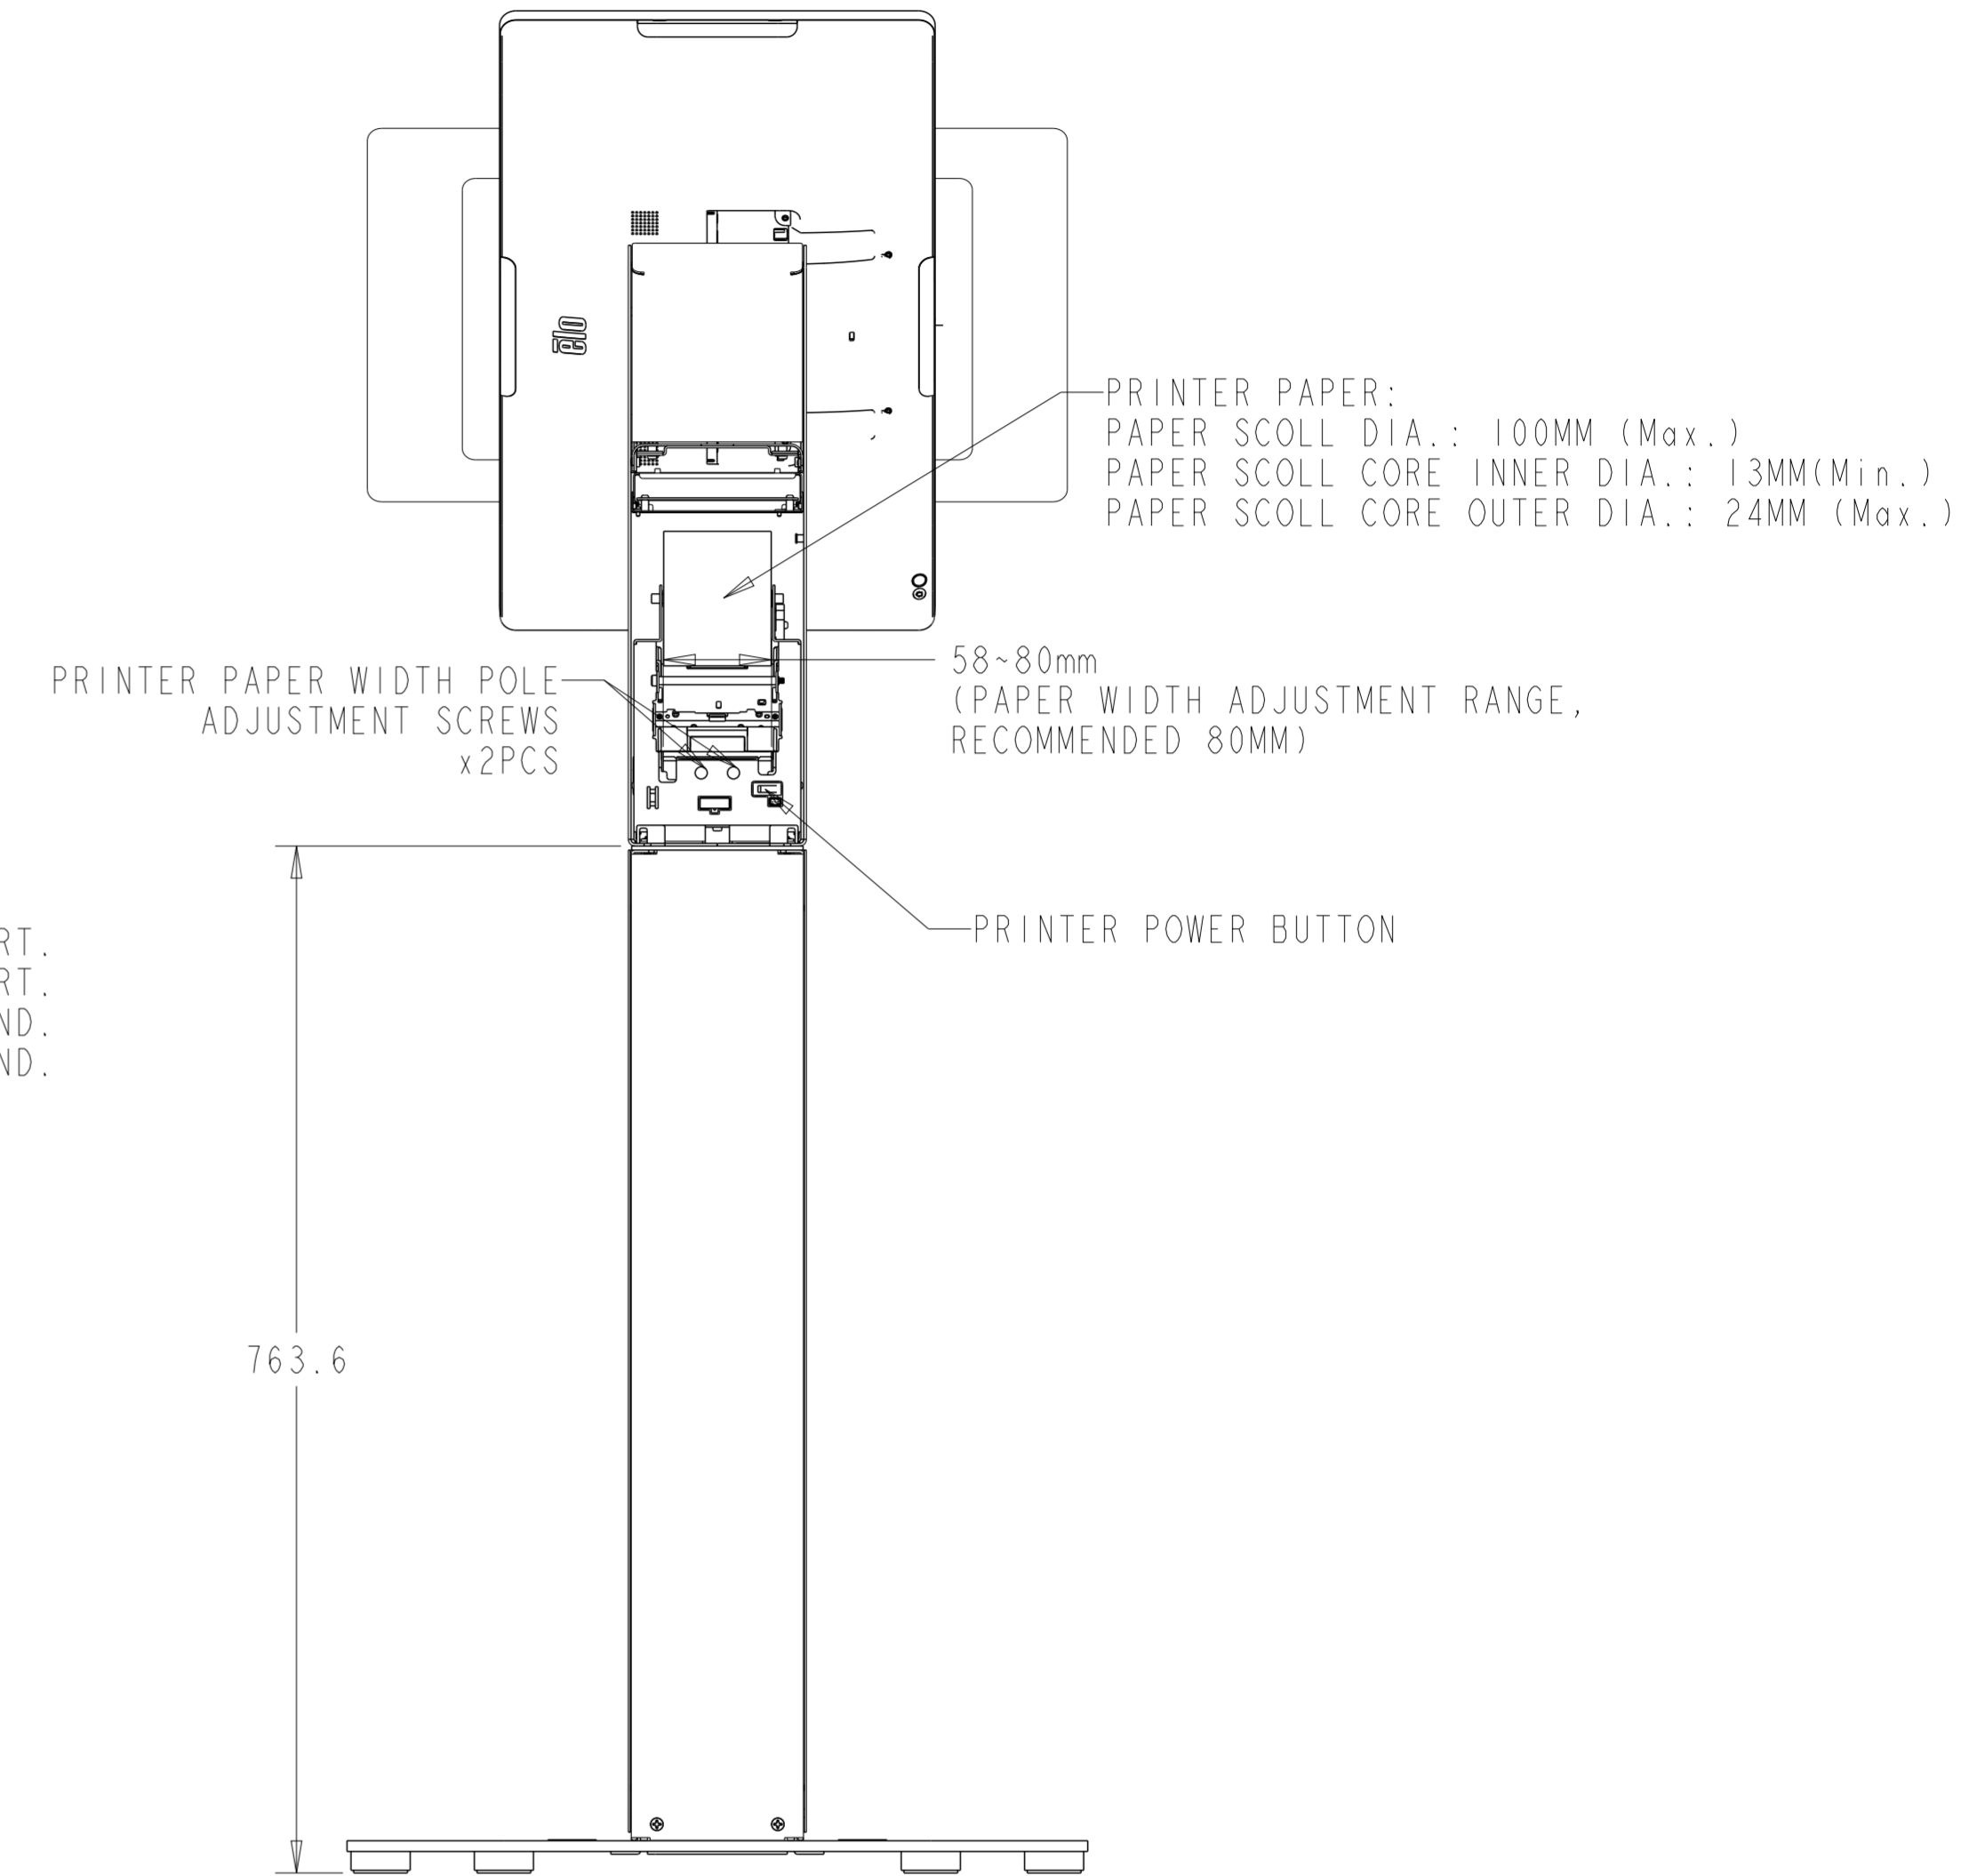

FLOOR STAND OPTION

AS SHOWN REQUIRES:
- STAND-PRINTER-FLOOR, E726833 (SLIVER) / E227695 (WHITE)
- PRINTER-FLOOR-BASE, E290363 (BLACK) / E290158 (WHITE)

DIMENSIONS ARE IN MILLIMETERS

COUNTERTOP STAND OPTION

AS SHOWN REQUIRES:
 - STAND-PRINTER-COUNTERTOP, E726617 (SILVER) / E227491 (WHITE)

DIMENSIONS ARE IN MILLIMETERS