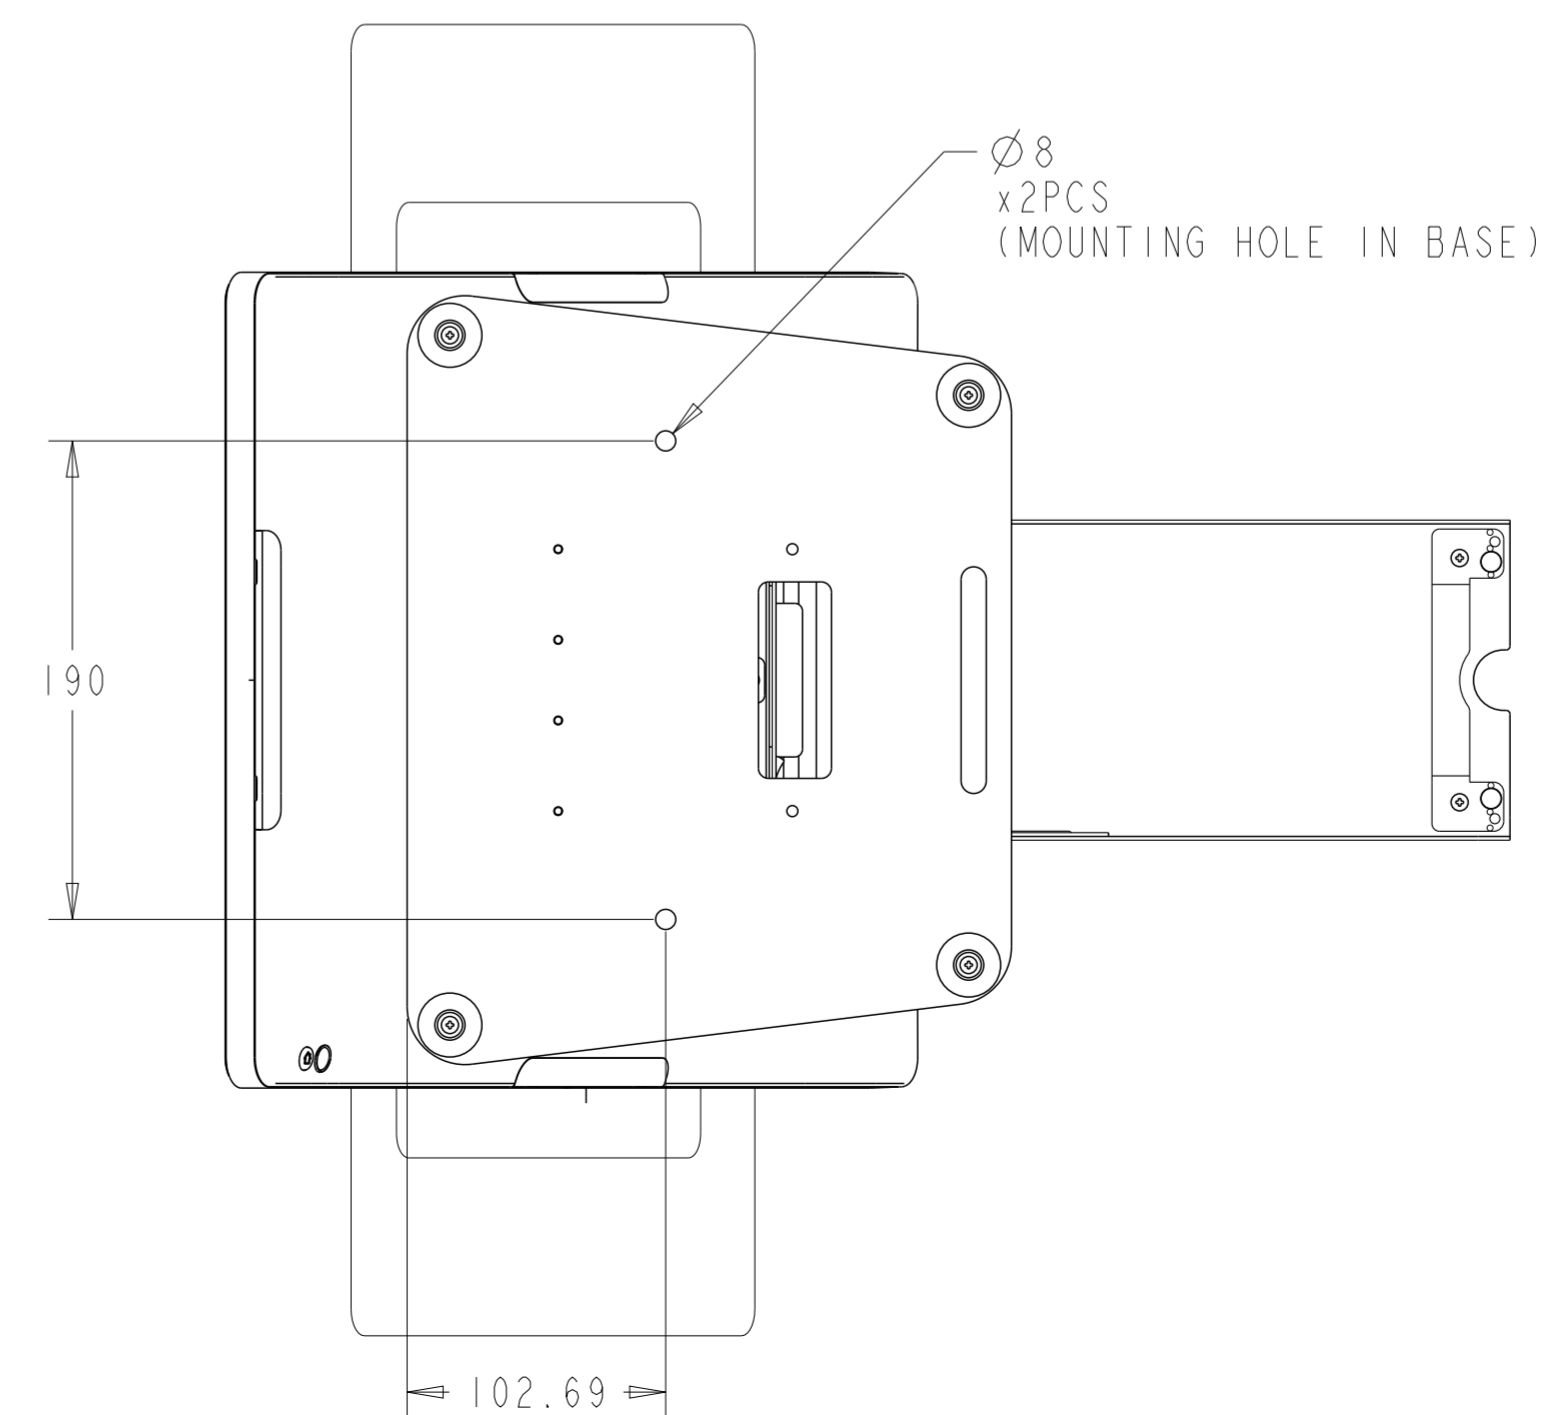

FLOOR STAND OPTION

AS SHOWN REQUIRES:
- STAND-PRINTER-FLOOR, E726833 (SLIVER) / E227695 (WHITE)
- PRINTER-FLOOR-BASE, E290363 (BLACK) / E290158 (WHITE)

DIMENSIONS ARE IN MILLIMETERS

COUNTERTOP STAND OPTION

AS SHOWN REQUIRES:
 - STAND-PRINTER-COUNTERTOP, E726617 (SILVER) / E227491 (WHITE)

DIMENSIONS ARE IN MILLIMETERS