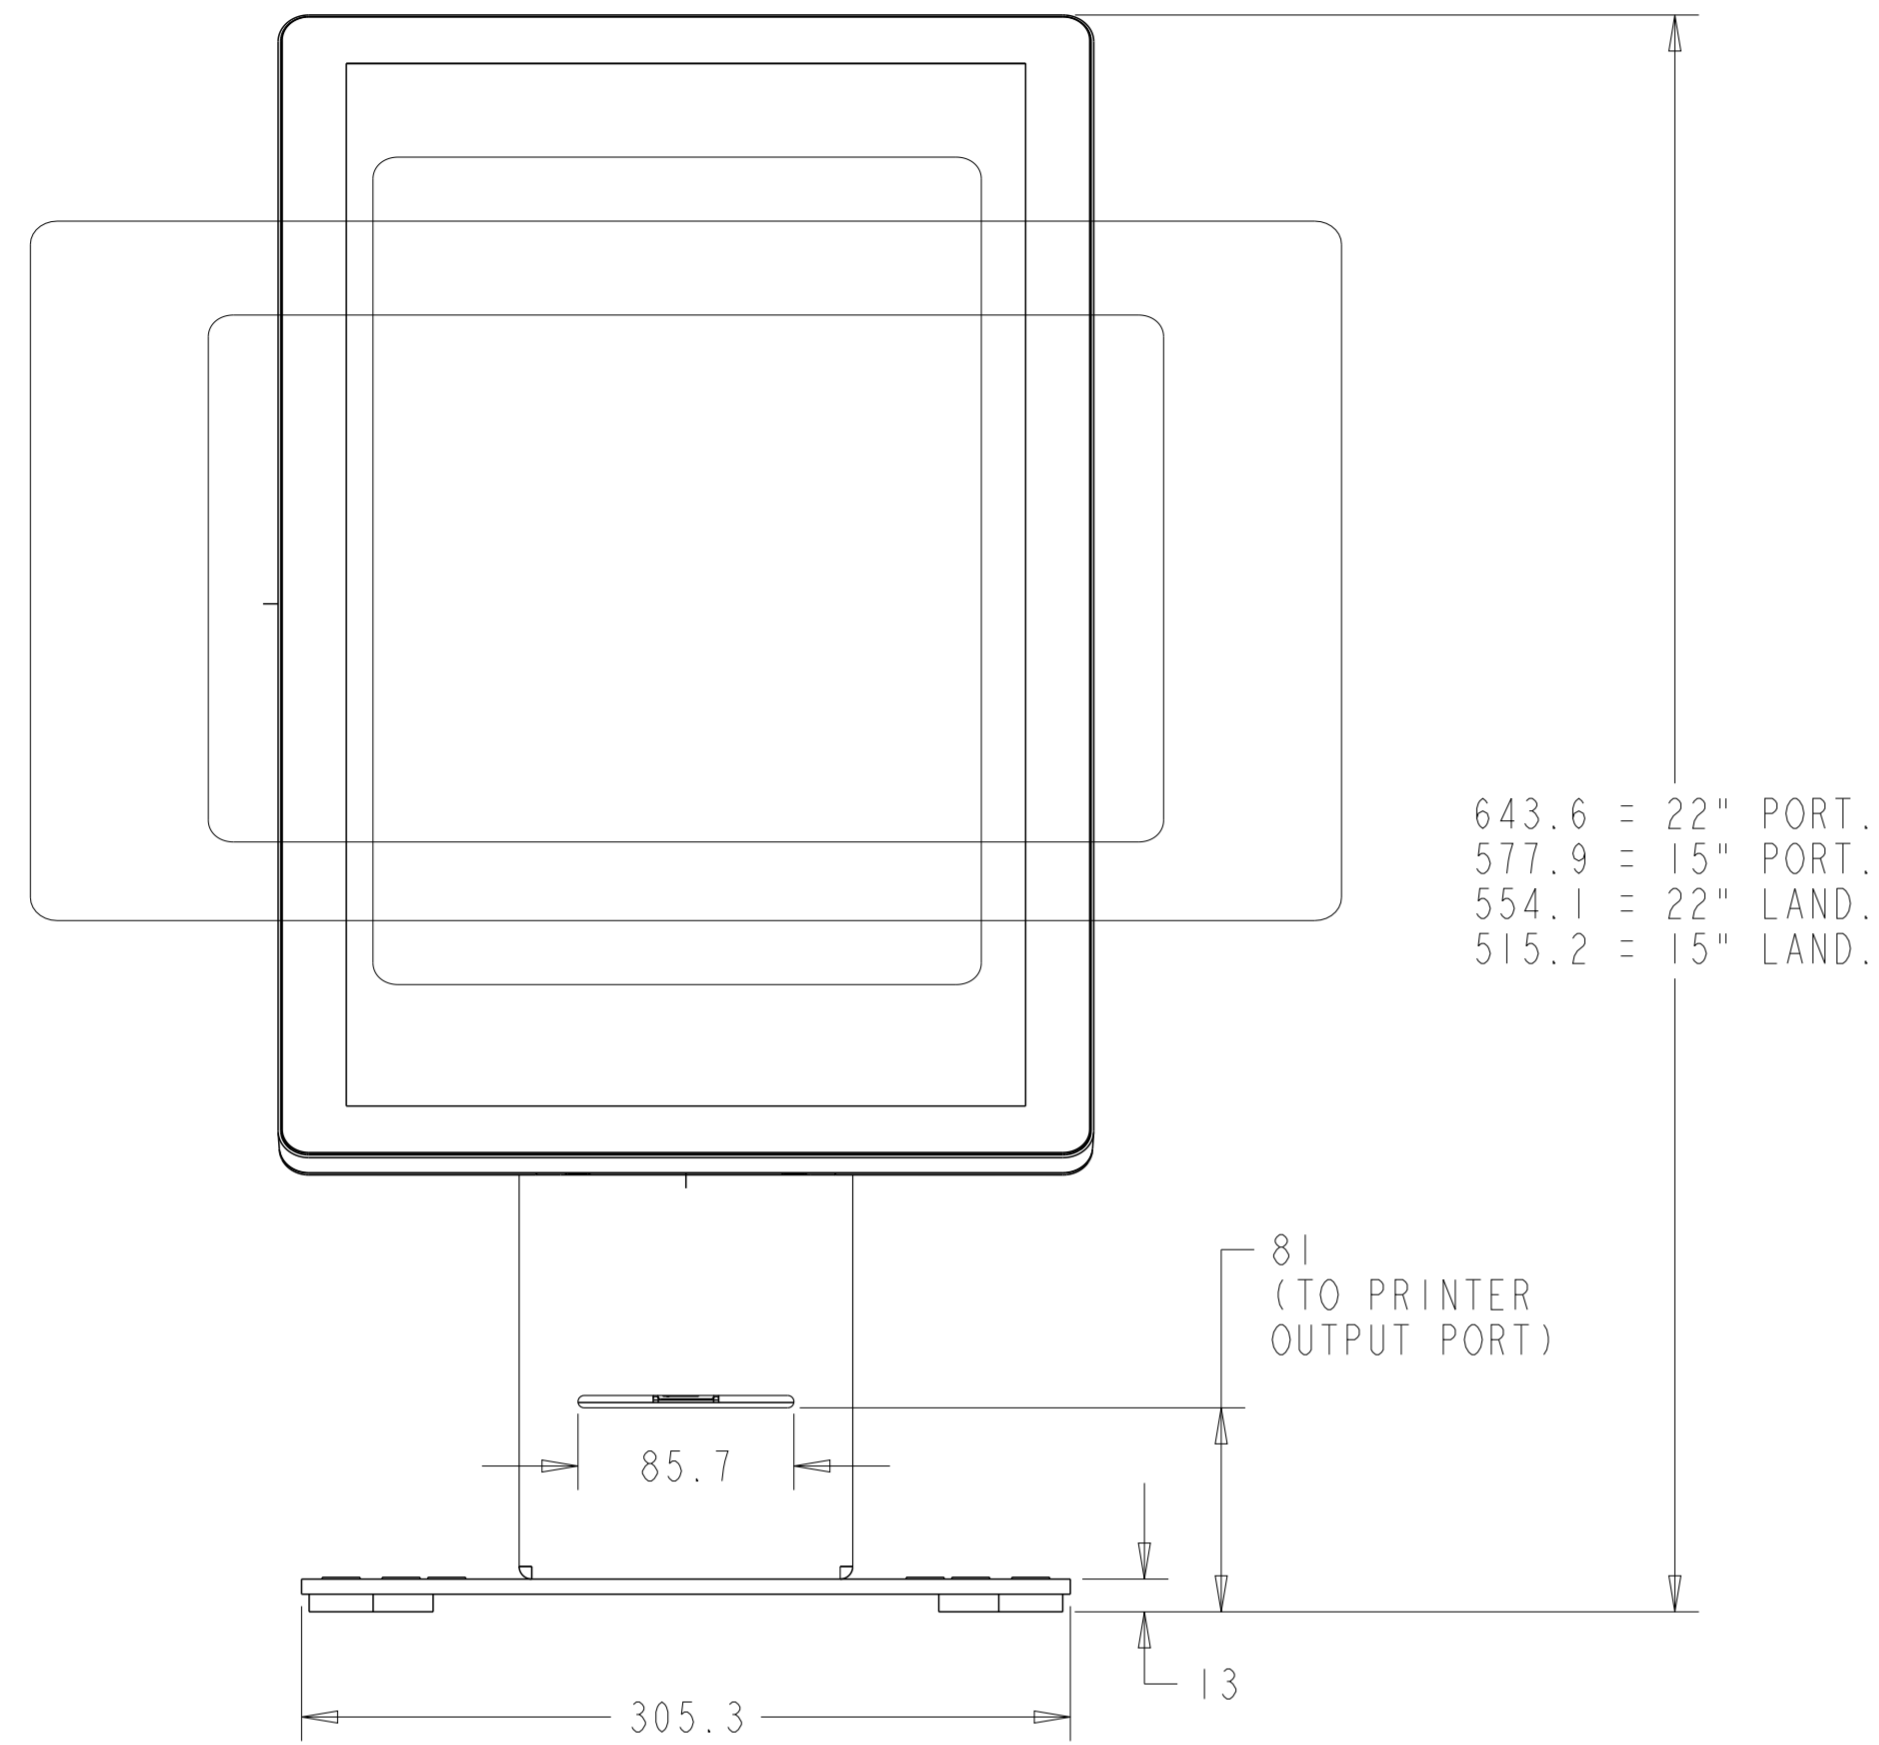

FLOOR STAND OPTION

AS SHOWN REQUIRES:
- STAND-PRINTER-FLOOR, E726833 (SLIVER) / E227695 (WHITE)
- PRINTER-FLOOR-BASE, E290363 (BLACK) / E290158 (WHITE)

DIMENSIONS ARE IN MILLIMETERS

COUNTERTOP STAND OPTION

AS SHOWN REQUIRES:
 - STAND-PRINTER-COUNTERTOP, E726617 (SILVER) / E227491 (WHITE)

DIMENSIONS ARE IN MILLIMETERS