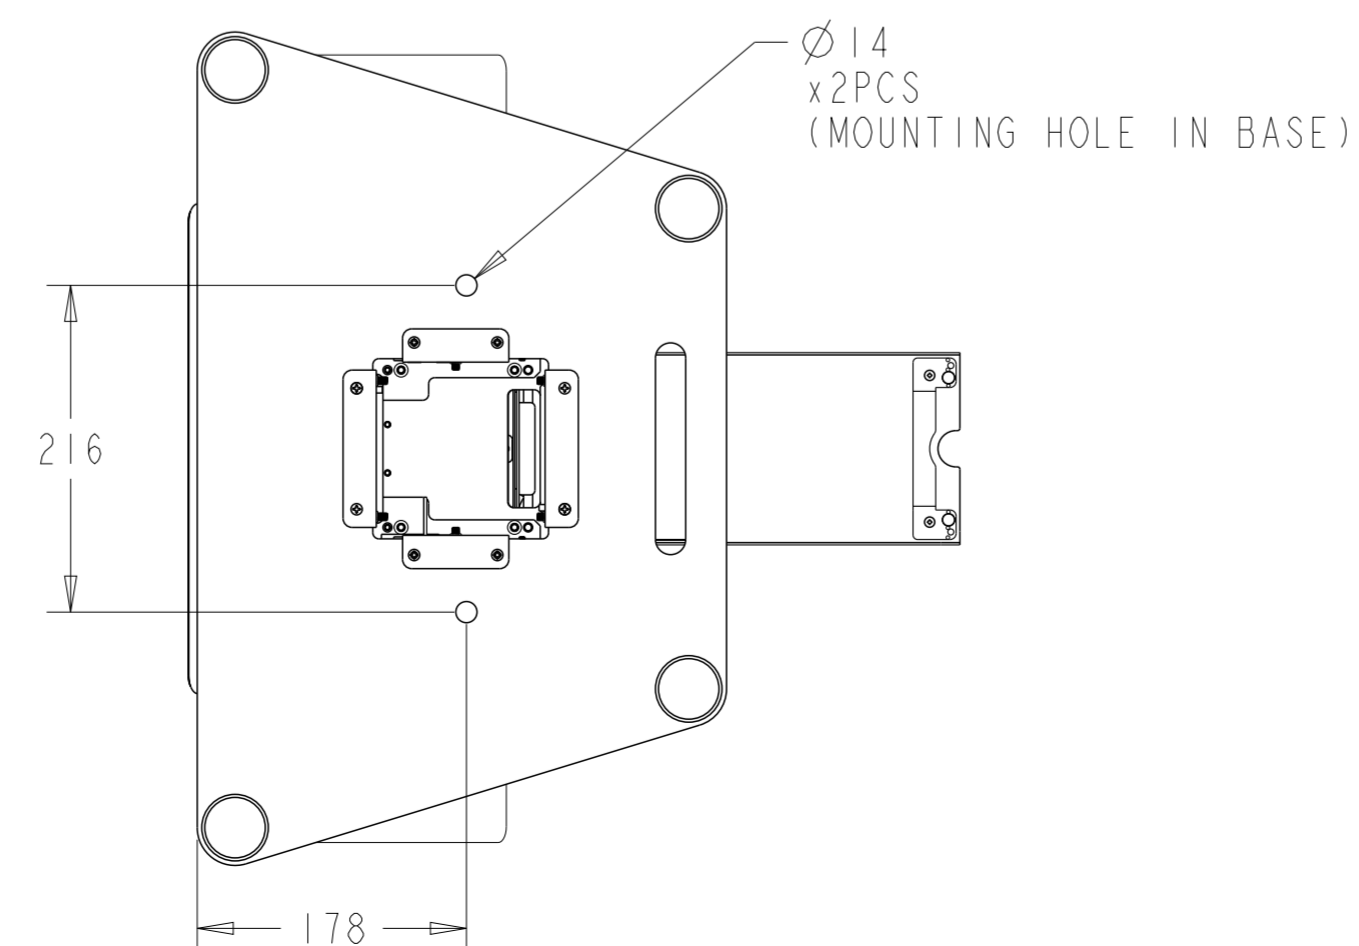

FLOOR STAND OPTION

AS SHOWN REQUIRES:
- STAND-PRINTER-FLOOR, E726833 (SLIVER) / E227695 (WHITE)
- PRINTER-FLOOR-BASE, E290363 (BLACK) / E290158 (WHITE)

DIMENSIONS ARE IN MILLIMETERS

COUNTERTOP STAND OPTION

AS SHOWN REQUIRES:
 - STAND-PRINTER-COUNTERTOP, E726617 (SILVER) / E227491 (WHITE)

DIMENSIONS ARE IN MILLIMETERS