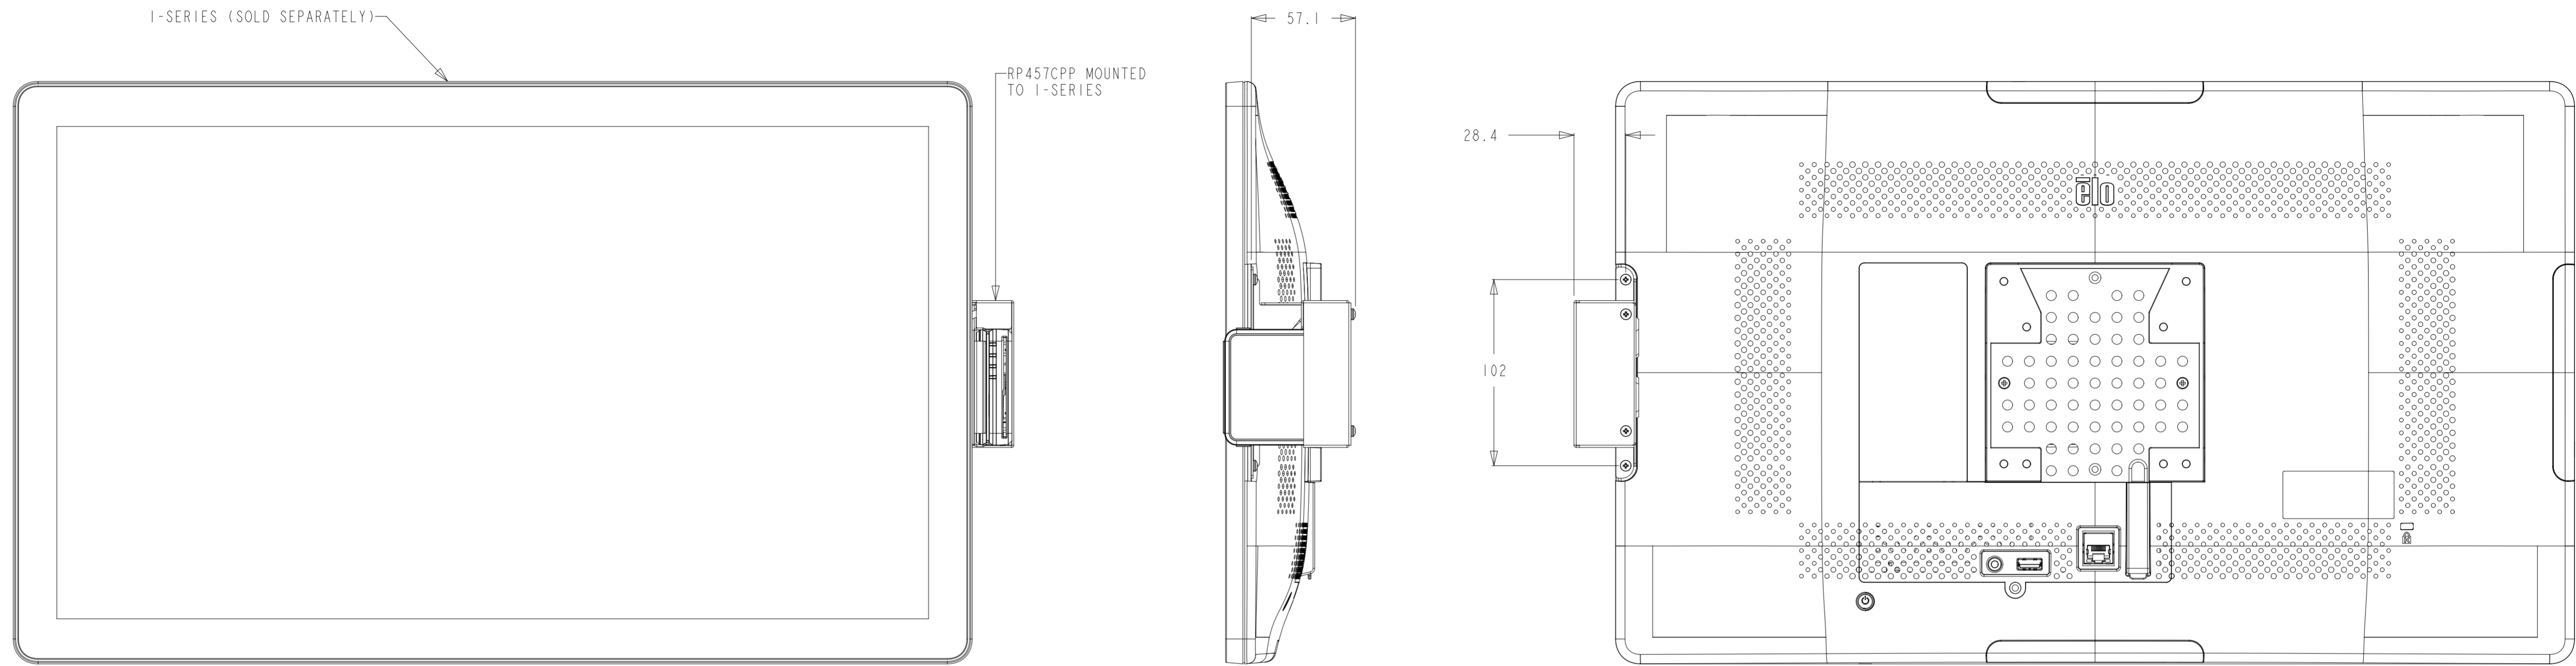

DIMENSIONAL DRAWING: CRADLE FOR RP457C WITH BT AND USB

DIMENSIONAL DRAWING: CRADLE FOR RP457C WITH AUDIO JACK, BT AND USB