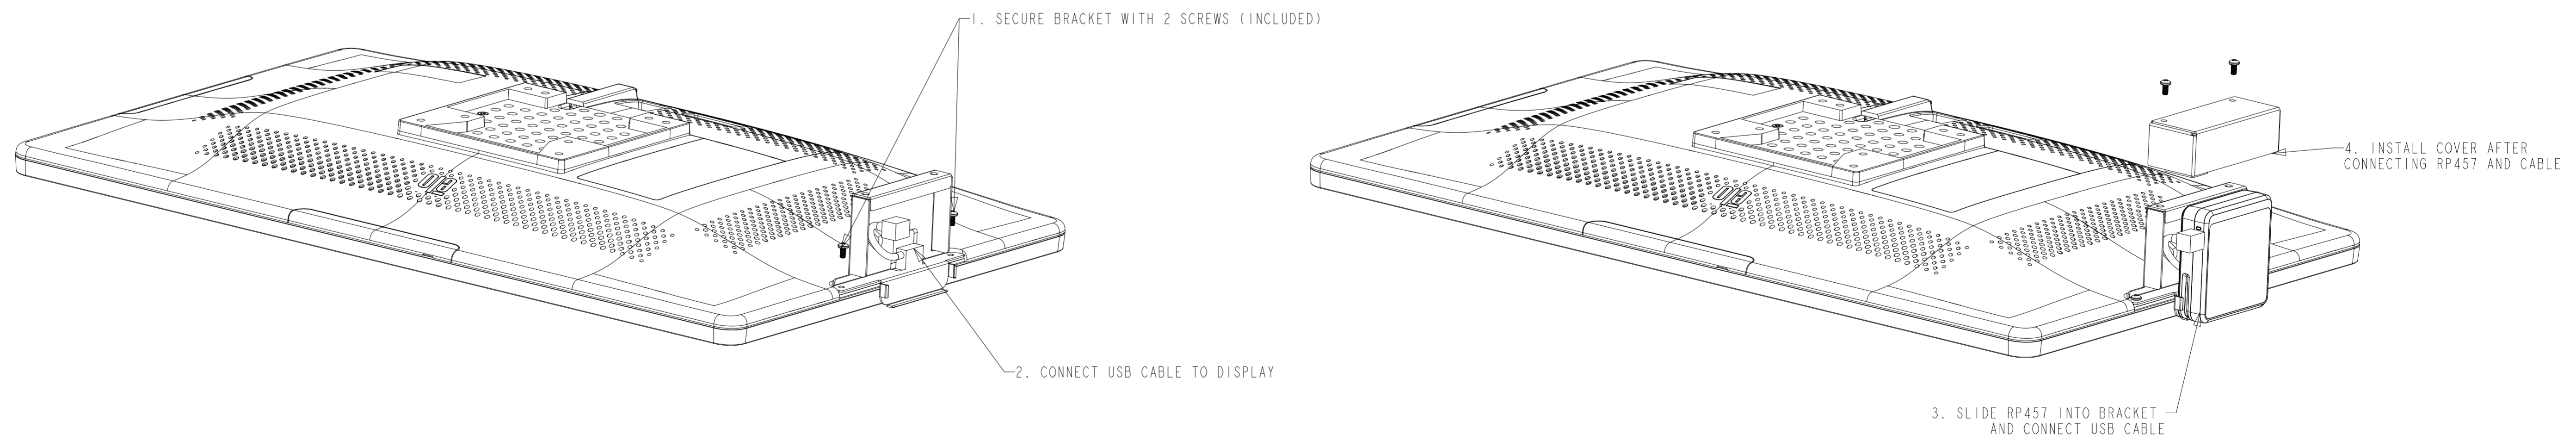

DIMENSIONAL DRAWING: CRADLE FOR RP457C WITH BT AND USB

DIMENSIONAL DRAWING: CRADLE FOR RP457C WITH AUDIO JACK, BT AND USB