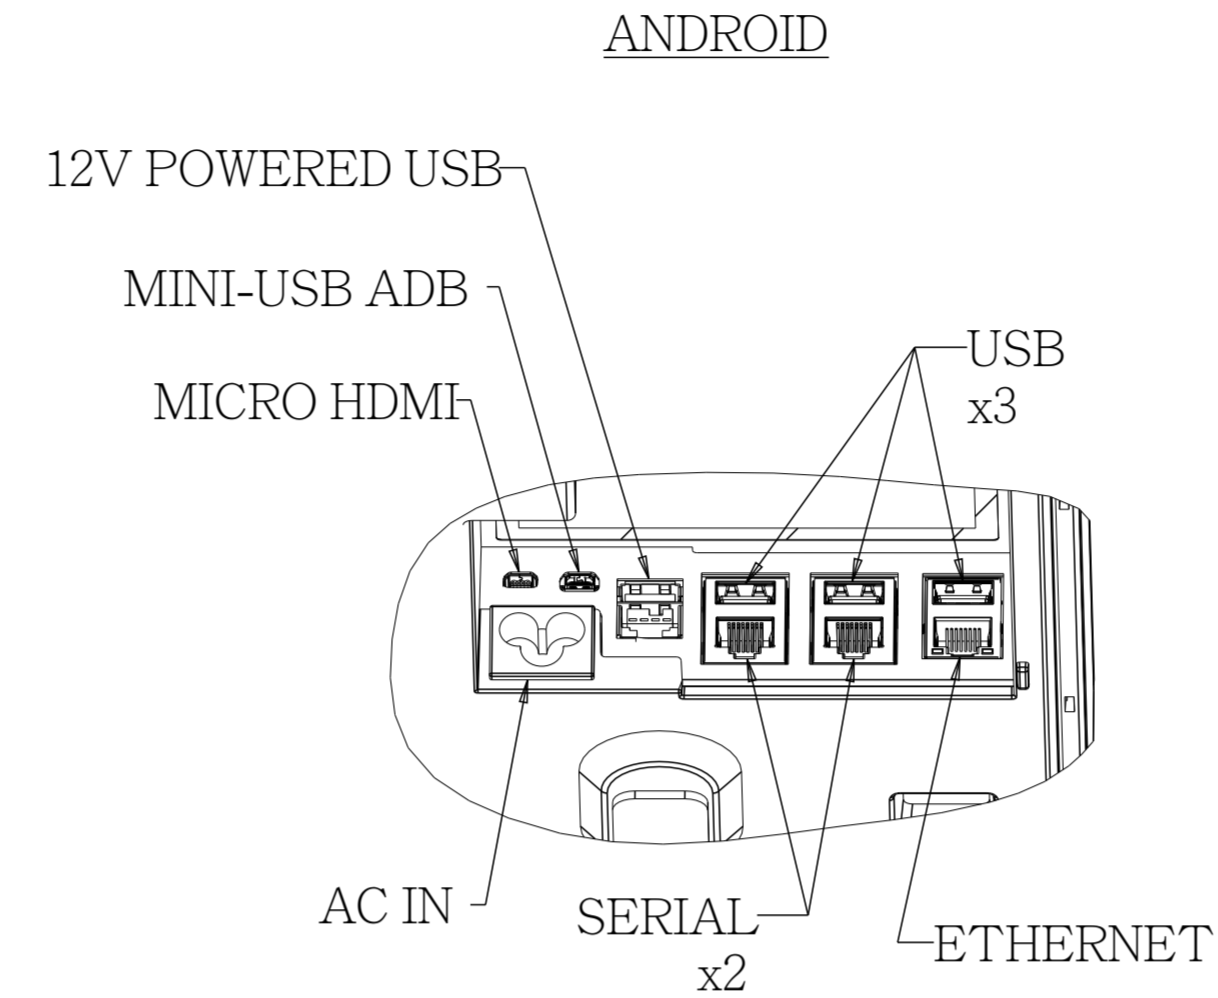

DISPLAY TILT
FORWARD

MSR

PRINTER

323 = ANDROID
323 = WINDOWS
316 = iOS 12" PRO
306 = iOS 9.7"

SCANNER

FIGURE B:
KENSINGTON LOCK
RECEPTICAL UNDER BASE

THRU HOLE FOR
COUNTER MOUNTING, X4
(SEE FIGURE A)

FIGURE A:
SECURING BASE
TO COUNTER TOP

REMOVE CASH
DRAWER

REMOVE SCREWS
4mm X 8L THREAD-FORMING
SCREW, X2

REMOVE BASE PLATE
TO MOUNT

WORLD WIDE MODEL CASH DRAWER

NORTH AMERICA/CHINA MODEL CASH DRAWER