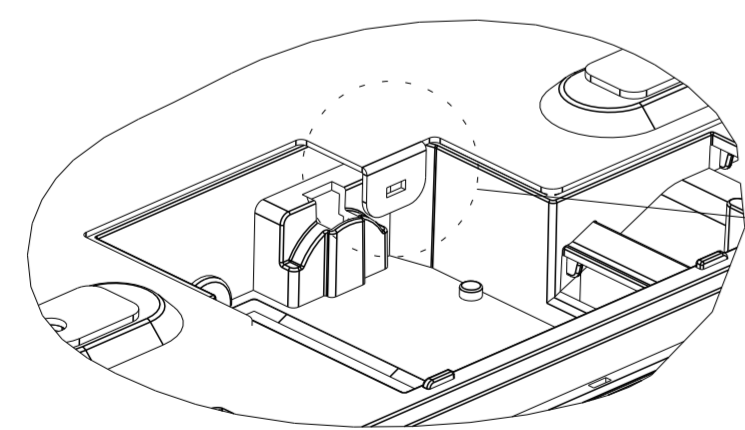

DISPLAY TILT
FORWARD

MSR

PRINTER

323 = ANDROID
323 = WINDOWS
316 = iOS 12" PRO
306 = iOS 9.7"

SCANNER

FIGURE B:
KENSINGTON LOCK
RECEPTICAL UNDER BASE

THRU HOLE FOR
COUNTER MOUNTING, X4
(SEE FIGURE A)

FIGURE A:
SECURING BASE
TO COUNTER TOP

REMOVE CASH
DRAWER

REMOVE SCREWS
4mm X 8L THREAD-FORMING
SCREW, X2

REMOVE BASE PLATE
TO MOUNT

WORLD WIDE MODEL CASH DRAWER

NORTH AMERICA/CHINA MODEL CASH DRAWER