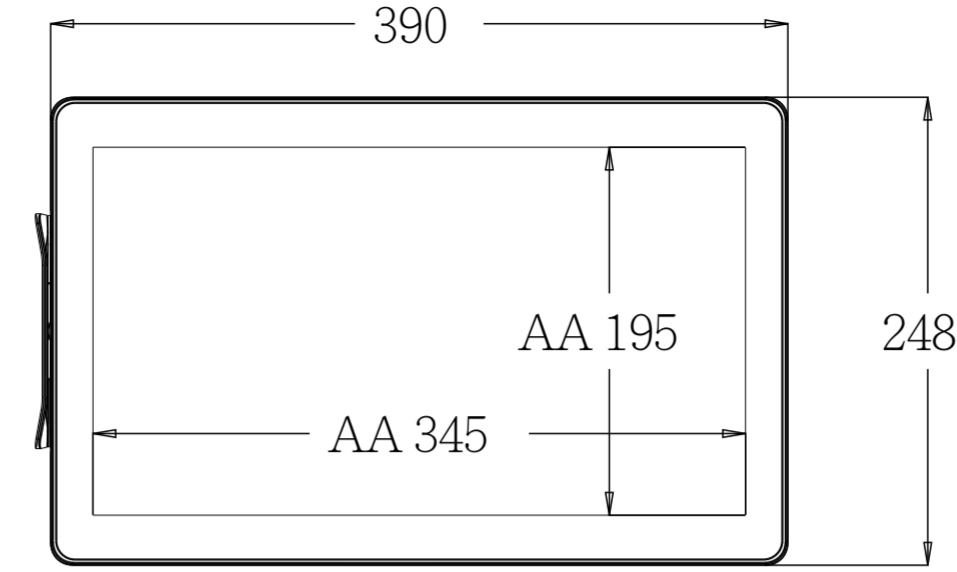

TITLE: PAYPOINT PLUS SERIES

PAYPOINT PLUS FOR iOS:
9.7" I-PAD MODELS

PAYPOINT PLUS FOR iOS:
12" I-PAD PRO

PAYPOINT PLUS FOR ANDROID

PAYPOINT PLUS FOR WINDOWS

CUSTOMER DISPLAY AVAILABLE
ON SOME MODELS.

DISPLAY TILT BACK
(CUSTOMER FACING)

DISPLAY TILT
FORWARD

MSR

PRINTER

323 = ANDROID
323 = WINDOWS
316 = iOS 12" PRO
306 = iOS 9.7"

SCANNER

FIGURE B:
KENSINGTON LOCK
RECEPTICAL UNDER BASE

THRU HOLE FOR
COUNTER MOUNTING, X4
(SEE FIGURE A)

FIGURE A:
SECURING BASE
TO COUNTER TOP

REMOVE CASH
DRAWER

REMOVE SCREWS
4mm X 8L THREAD-FORMING
SCREW, X2

REMOVE BASE PLATE
TO MOUNT

WORLD WIDE MODEL CASH DRAWER

NORTH AMERICA/CHINA MODEL CASH DRAWER