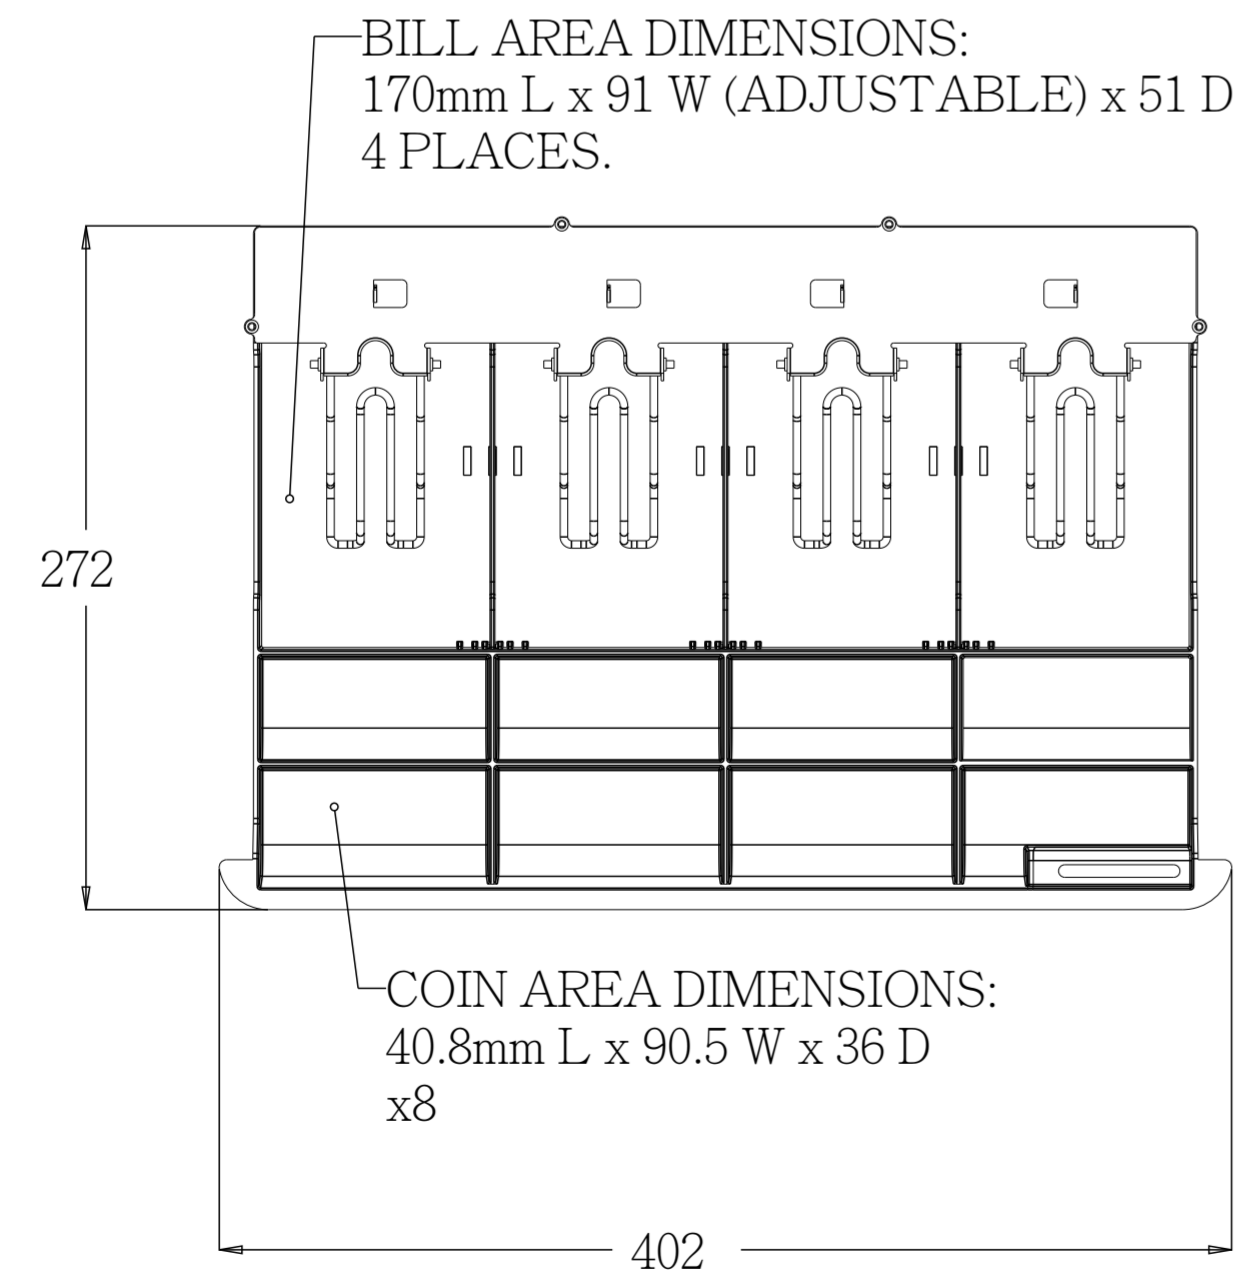

TITLE: PAYPOINT PLUS SERIES

PAYPOINT PLUS FOR iOS:
9.7" I-PAD MODELS

PAYPOINT PLUS FOR iOS:
12" I-PAD PRO

PAYPOINT PLUS FOR ANDROID

PAYPOINT PLUS FOR WINDOWS

CUSTOMER DISPLAY AVAILABLE
ON SOME MODELS.

DISPLAY TILT BACK
(CUSTOMER FACING)

DISPLAY TILT
FORWARD

MSR

PRINTER

323 = ANDROID
323 = WINDOWS
316 = iOS 12" PRO
306 = iOS 9.7"

SCANNER

FIGURE B:
KENSINGTON LOCK
RECEPTICAL UNDER BASE

THRU HOLE FOR
COUNTER MOUNTING, X4
(SEE FIGURE A)

FIGURE A:
SECURING BASE
TO COUNTER TOP

REMOVE CASH
DRAWER

REMOVE SCREWS
4mm X 8L THREAD-FORMING
SCREW, X2

REMOVE BASE PLATE
TO MOUNT

WORLD WIDE MODEL CASH DRAWER

NORTH AMERICA/CHINA MODEL CASH DRAWER