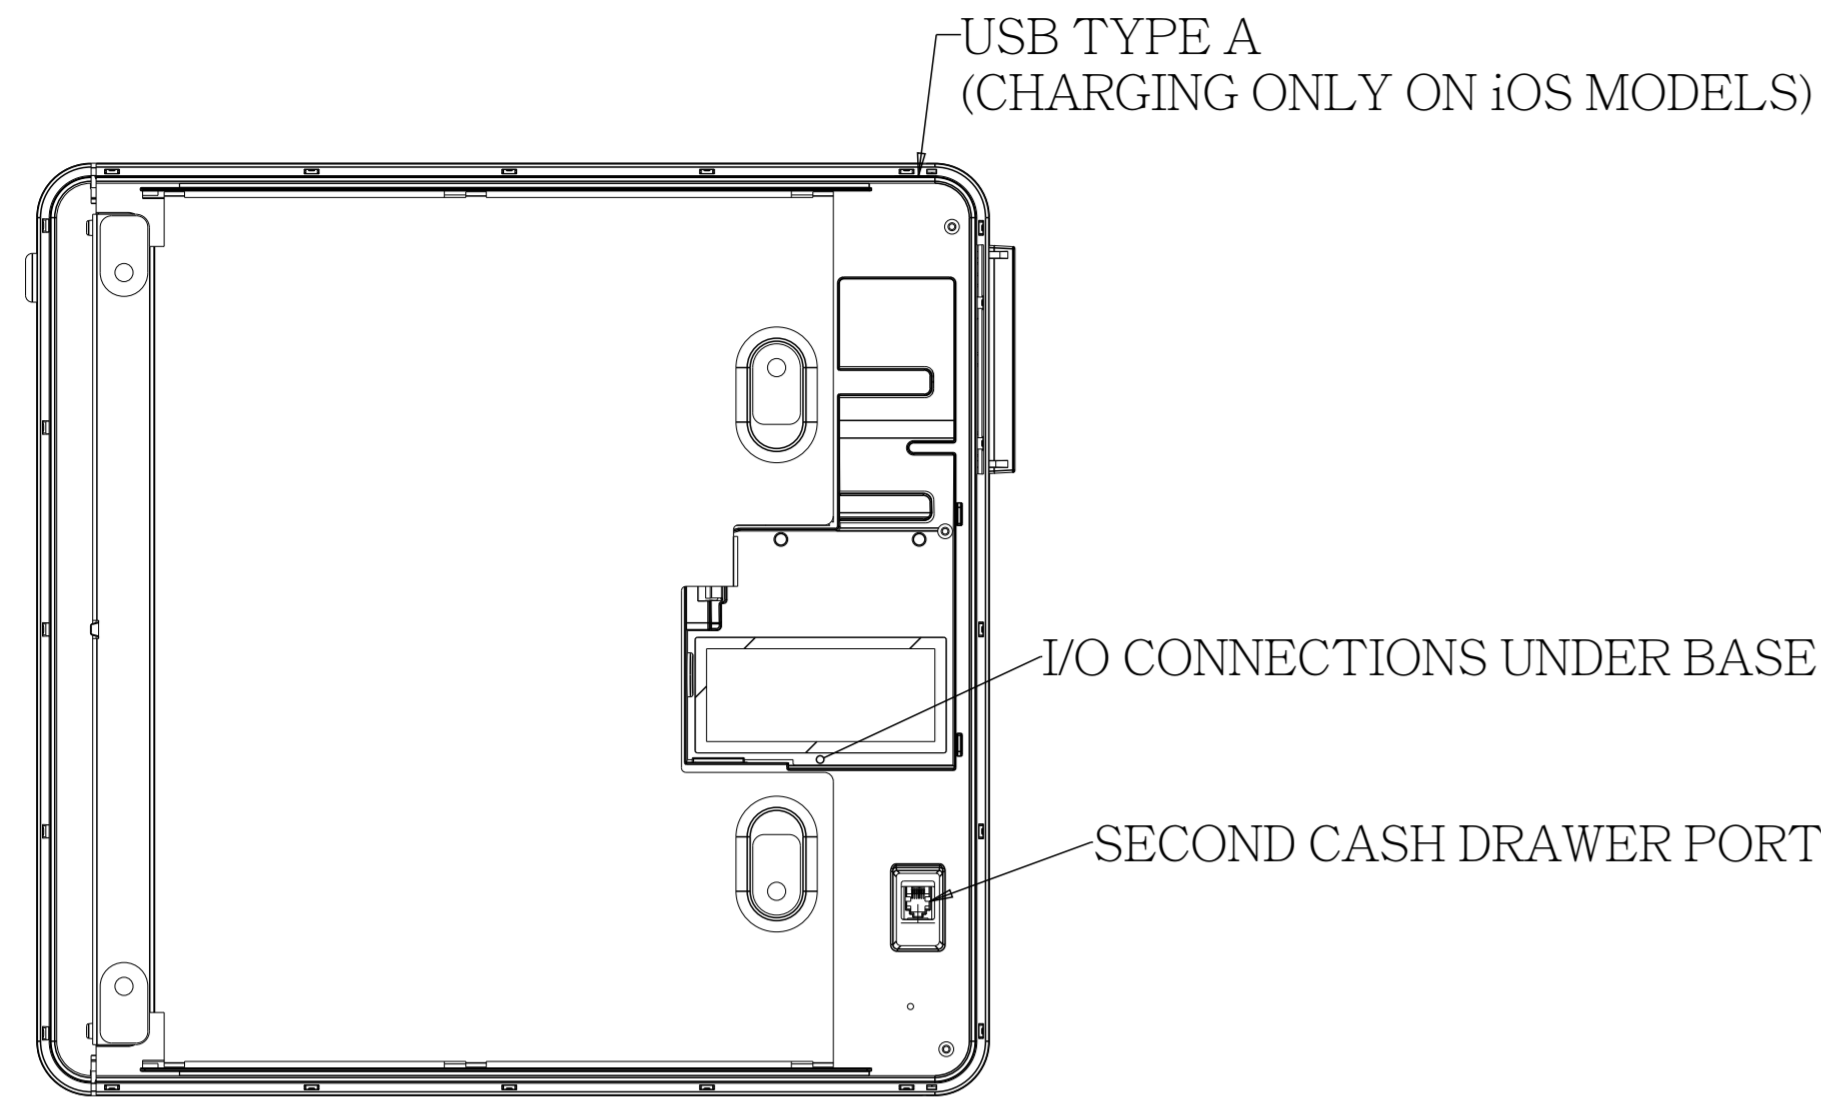

TITLE: PAYPOINT PLUS SERIES

PAYPOINT PLUS FOR iOS:
9.7" I-PAD MODELS

PAYPOINT PLUS FOR iOS:
12" I-PAD PRO

PAYPOINT PLUS FOR ANDROID

PAYPOINT PLUS FOR WINDOWS

CUSTOMER DISPLAY AVAILABLE
ON SOME MODELS.

DISPLAY TILT BACK
(CUSTOMER FACING)

DISPLAY TILT
FORWARD

MSR

PRINTER

323 = ANDROID
323 = WINDOWS
316 = iOS 12" PRO
306 = iOS 9.7"

SCANNER

FIGURE B:
KENSINGTON LOCK
RECEPTICAL UNDER BASE

THRU HOLE FOR
COUNTER MOUNTING, X4
(SEE FIGURE A)

FIGURE A:
SECURING BASE
TO COUNTER TOP

REMOVE CASH
DRAWER

REMOVE SCREWS
4mm X 8L THREAD-FORMING
SCREW, X2

REMOVE BASE PLATE
TO MOUNT

WORLD WIDE MODEL CASH DRAWER

NORTH AMERICA/CHINA MODEL CASH DRAWER