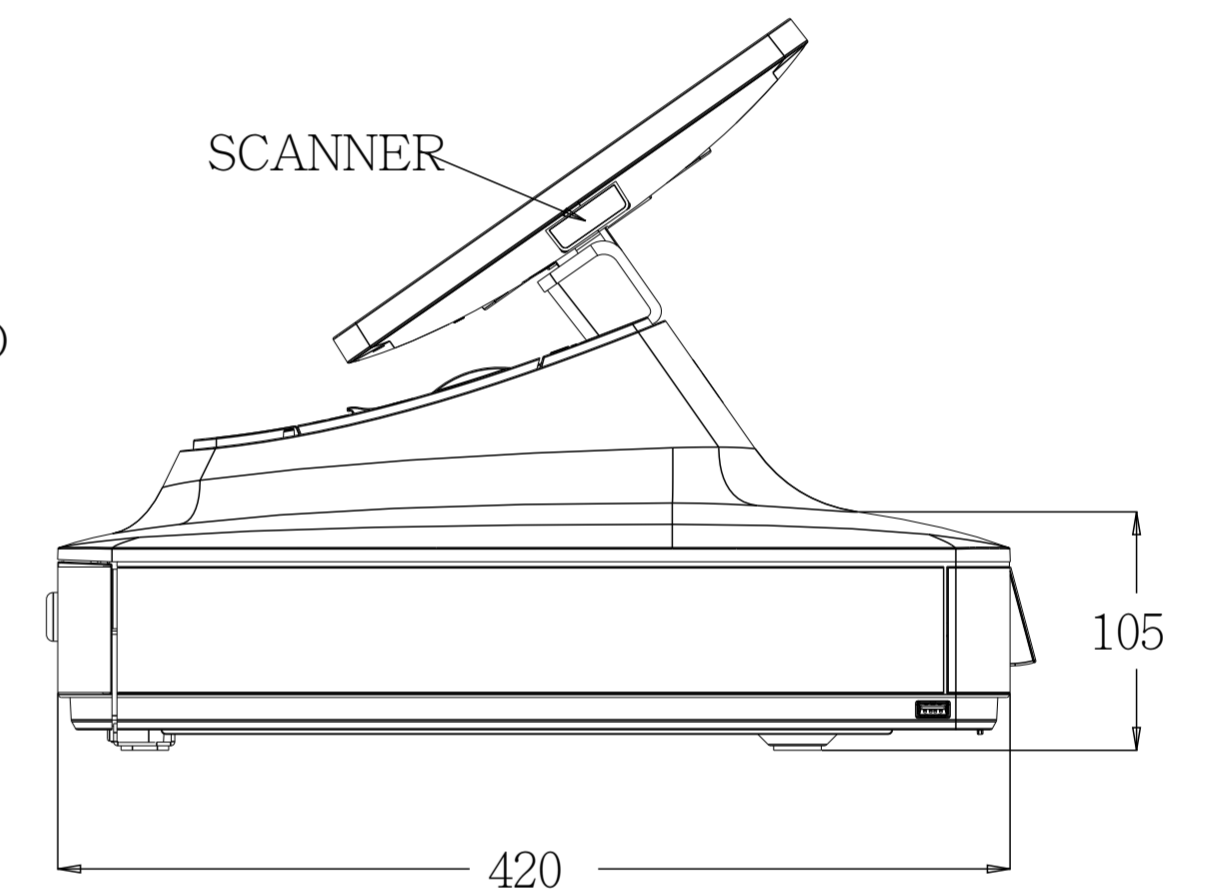

TITLE: PAYPOINT PLUS SERIES

PAYPOINT PLUS FOR iOS:
9.7" I-PAD MODELS

PAYPOINT PLUS FOR iOS:
12" I-PAD PRO

PAYPOINT PLUS FOR ANDROID

PAYPOINT PLUS FOR WINDOWS

CUSTOMER DISPLAY AVAILABLE
ON SOME MODELS.

DISPLAY TILT BACK
(CUSTOMER FACING)

DISPLAY TILT
FORWARD

MSR

PRINTER

323 = ANDROID
323 = WINDOWS
316 = iOS 12" PRO
306 = iOS 9.7"

SCANNER

FIGURE B:
KENSINGTON LOCK
RECEPTICAL UNDER BASE

THRU HOLE FOR
COUNTER MOUNTING, X4
(SEE FIGURE A)

FIGURE A:
SECURING BASE
TO COUNTER TOP

REMOVE CASH
DRAWER

REMOVE SCREWS
4mm X 8L THREAD-FORMING
SCREW, X2

REMOVE BASE PLATE
TO MOUNT

WORLD WIDE MODEL CASH DRAWER

NORTH AMERICA/CHINA MODEL CASH DRAWER