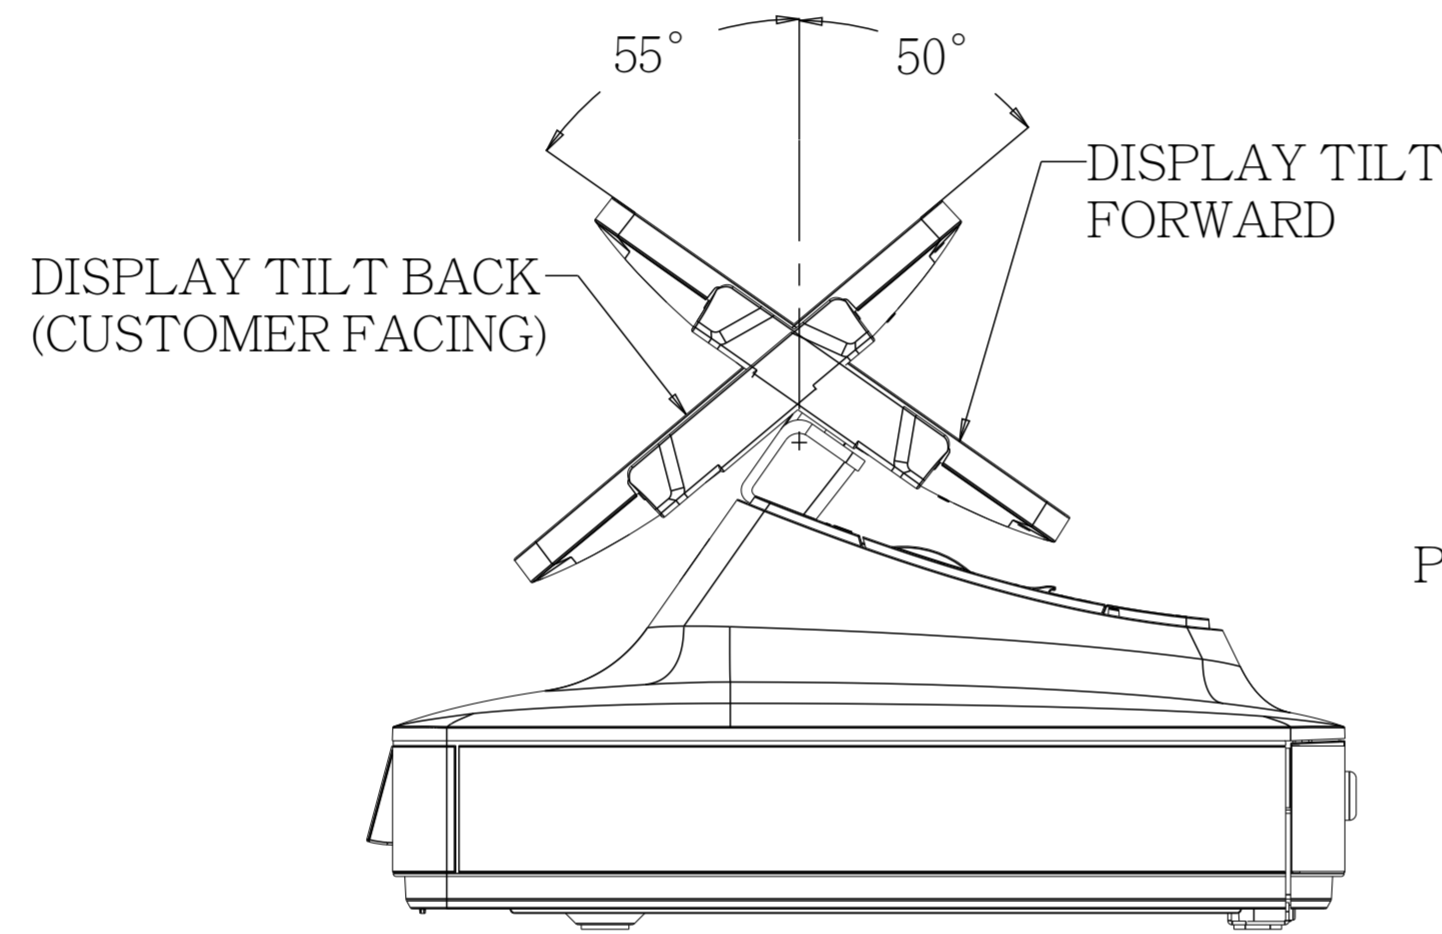

TITLE: PAYPOINT PLUS SERIES

PAYPOINT PLUS FOR iOS:
9.7" I-PAD MODELS

PAYPOINT PLUS FOR iOS:
12" I-PAD PRO

PAYPOINT PLUS FOR ANDROID

PAYPOINT PLUS FOR WINDOWS

CUSTOMER DISPLAY AVAILABLE
ON SOME MODELS.

DISPLAY TILT BACK
(CUSTOMER FACING)

DISPLAY TILT
FORWARD

MSR

PRINTER

323 = ANDROID
323 = WINDOWS
316 = iOS 12" PRO
306 = iOS 9.7"

SCANNER

FIGURE B:
KENSINGTON LOCK
RECEPTICAL UNDER BASE

THRU HOLE FOR
COUNTER MOUNTING, X4
(SEE FIGURE A)

FIGURE A:
SECURING BASE
TO COUNTER TOP

REMOVE CASH
DRAWER

REMOVE SCREWS
4mm X 8L THREAD-FORMING
SCREW, X2

REMOVE BASE PLATE
TO MOUNT

WORLD WIDE MODEL CASH DRAWER

NORTH AMERICA/CHINA MODEL CASH DRAWER