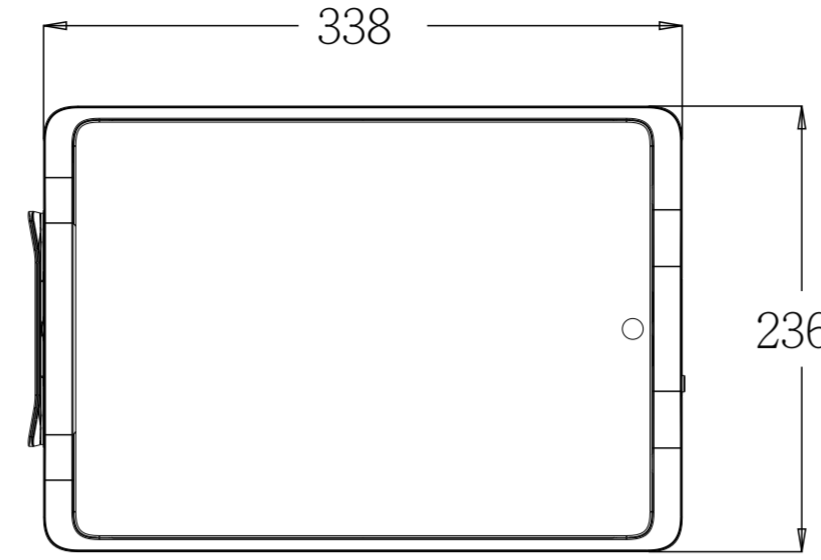

TITLE: PAYPOINT PLUS SERIES

PAYPOINT PLUS FOR iOS:
9.7" I-PAD MODELS

PAYPOINT PLUS FOR iOS:
12" I-PAD PRO

PAYPOINT PLUS FOR ANDROID

PAYPOINT PLUS FOR WINDOWS

CUSTOMER DISPLAY AVAILABLE
ON SOME MODELS.

DISPLAY TILT BACK
(CUSTOMER FACING)

DISPLAY TILT
FORWARD

MSR

PRINTER

323 = ANDROID
323 = WINDOWS
316 = iOS 12" PRO
306 = iOS 9.7"

SCANNER

FIGURE B:
KENSINGTON LOCK
RECEPTICAL UNDER BASE

THRU HOLE FOR
COUNTER MOUNTING, X4
(SEE FIGURE A)

FIGURE A:
SECURING BASE
TO COUNTER TOP

REMOVE CASH
DRAWER

REMOVE SCREWS
4mm X 8L THREAD-FORMING
SCREW, X2

REMOVE BASE PLATE
TO MOUNT

WORLD WIDE MODEL CASH DRAWER

NORTH AMERICA/CHINA MODEL CASH DRAWER