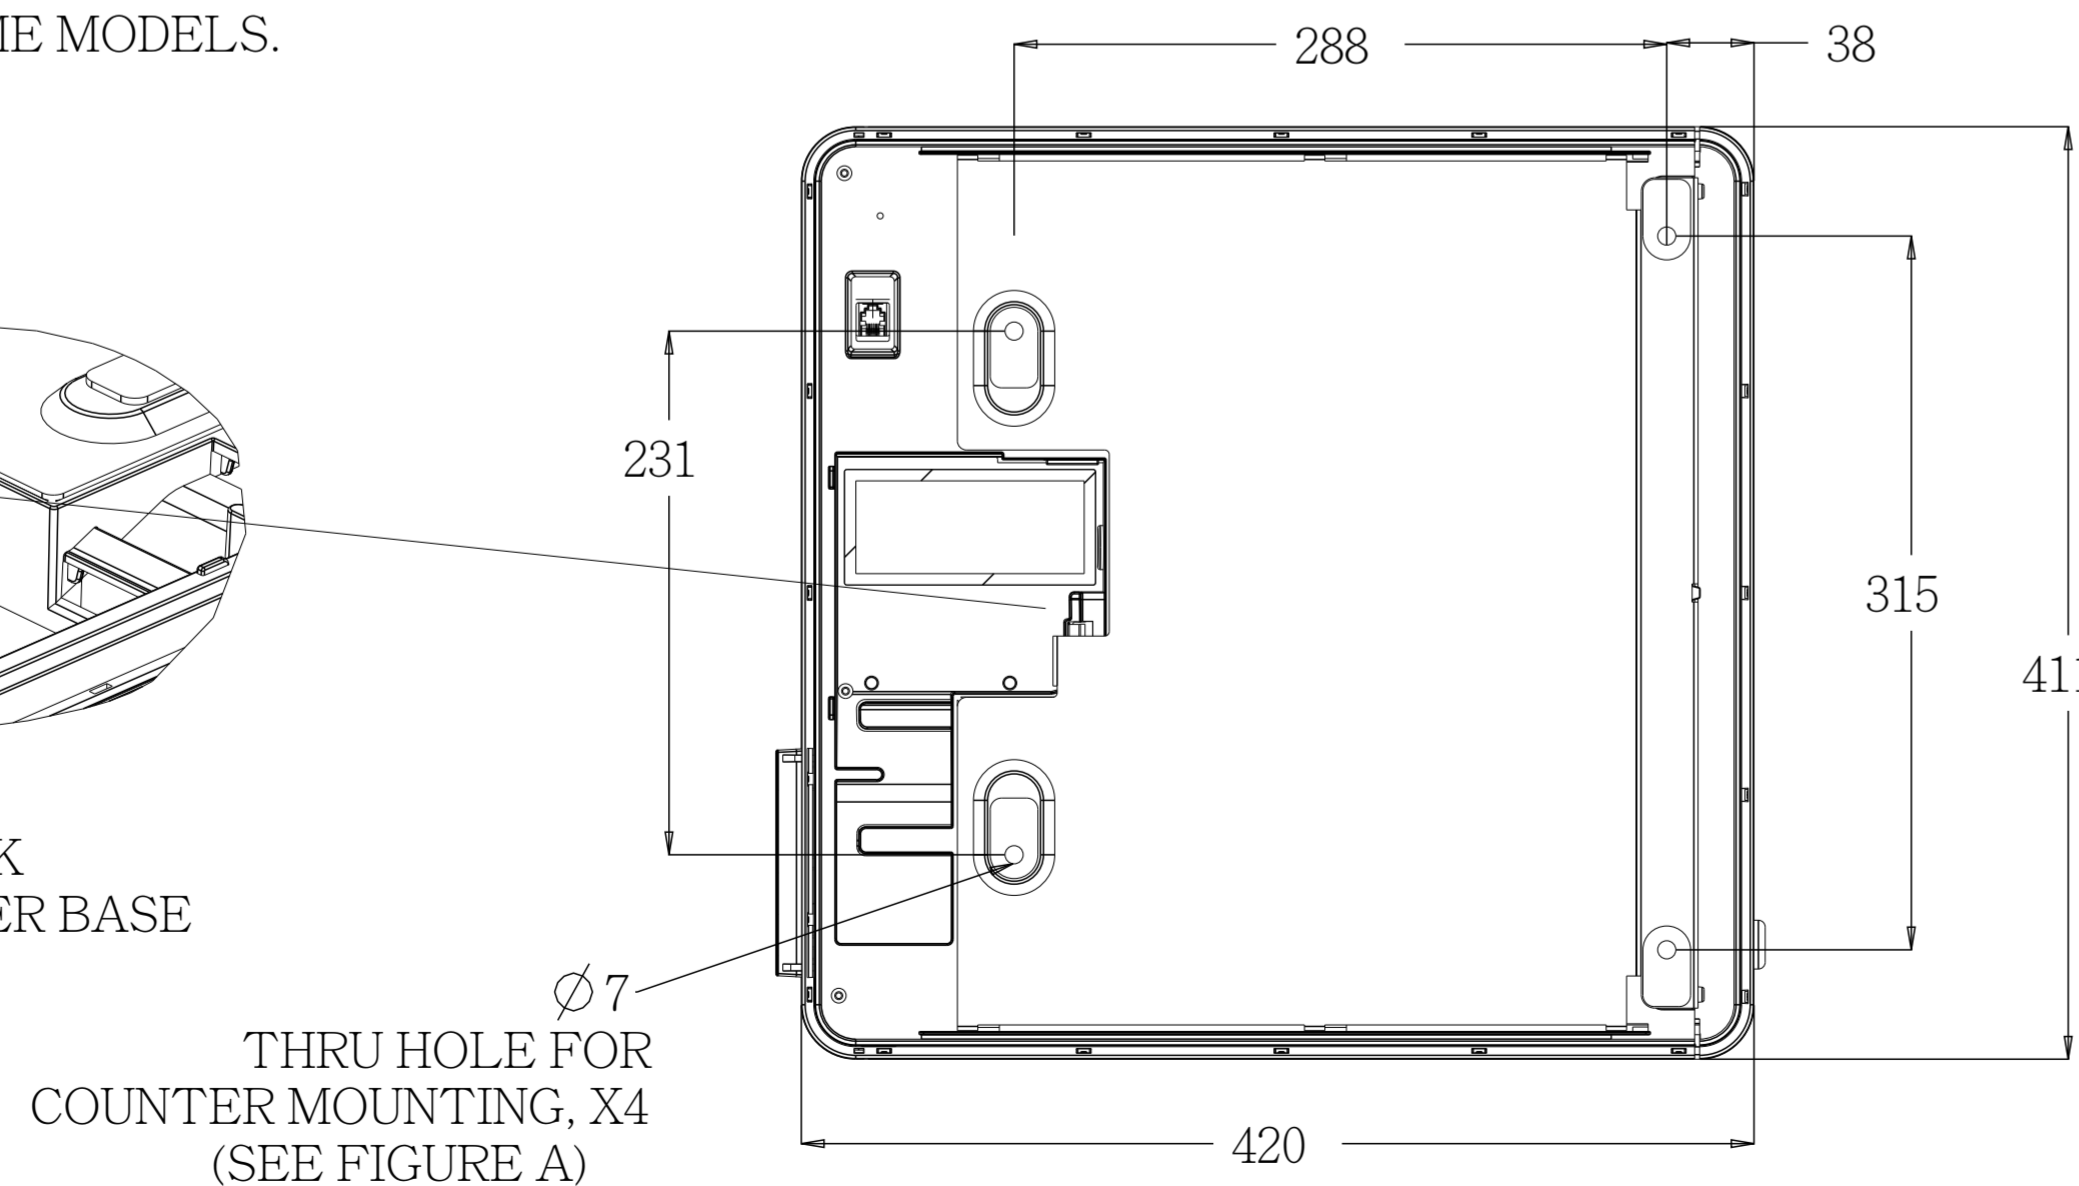

TITLE: PAYPOINT PLUS SERIES

PAYPOINT PLUS FOR iOS:
9.7" I-PAD MODELS

PAYPOINT PLUS FOR iOS:
12" I-PAD PRO

PAYPOINT PLUS FOR ANDROID

PAYPOINT PLUS FOR WINDOWS

CUSTOMER DISPLAY AVAILABLE
ON SOME MODELS.

DISPLAY TILT BACK
(CUSTOMER FACING)

DISPLAY TILT
FORWARD

MSR

PRINTER

323 = ANDROID
323 = WINDOWS
316 = iOS 12" PRO
306 = iOS 9.7"

SCANNER

FIGURE B:
KENSINGTON LOCK
RECEPTICAL UNDER BASE

THRU HOLE FOR
COUNTER MOUNTING, X4
(SEE FIGURE A)

FIGURE A:
SECURING BASE
TO COUNTER TOP

REMOVE CASH
DRAWER

REMOVE SCREWS
4mm X 8L THREAD-FORMING
SCREW, X2

REMOVE BASE PLATE
TO MOUNT

WORLD WIDE MODEL CASH DRAWER

NORTH AMERICA/CHINA MODEL CASH DRAWER