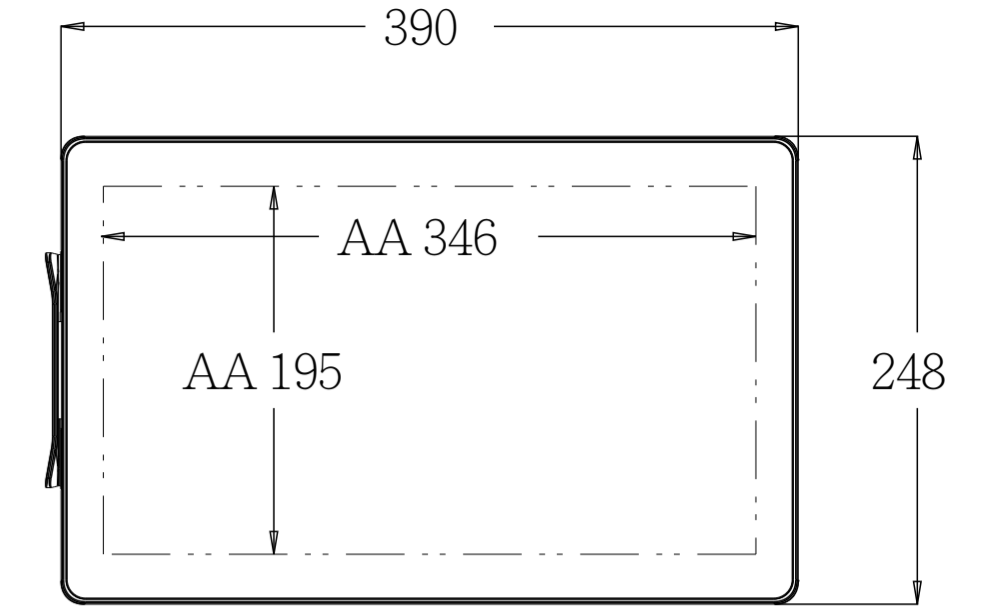

TITLE: PAYPOINT PLUS SERIES

PAYPOINT PLUS FOR iOS:
9.7" I-PAD MODELS

PAYPOINT PLUS FOR iOS:
12" I-PAD PRO

PAYPOINT PLUS FOR ANDROID

PAYPOINT PLUS FOR WINDOWS

CUSTOMER DISPLAY AVAILABLE
ON SOME MODELS.

DISPLAY TILT BACK
(CUSTOMER FACING)

DISPLAY TILT
FORWARD

MSR

PRINTER

323 = ANDROID
323 = WINDOWS
316 = iOS 12" PRO
306 = iOS 9.7"

SCANNER

FIGURE B:
KENSINGTON LOCK
RECEPTICAL UNDER BASE

THRU HOLE FOR
COUNTER MOUNTING, X4
(SEE FIGURE A)

FIGURE A:
SECURING BASE
TO COUNTER TOP

REMOVE CASH
DRAWER

REMOVE SCREWS
4mm X 8L THREAD-FORMING
SCREW, X2

REMOVE BASE PLATE
TO MOUNT

WORLD WIDE MODEL CASH DRAWER

NORTH AMERICA/CHINA MODEL CASH DRAWER