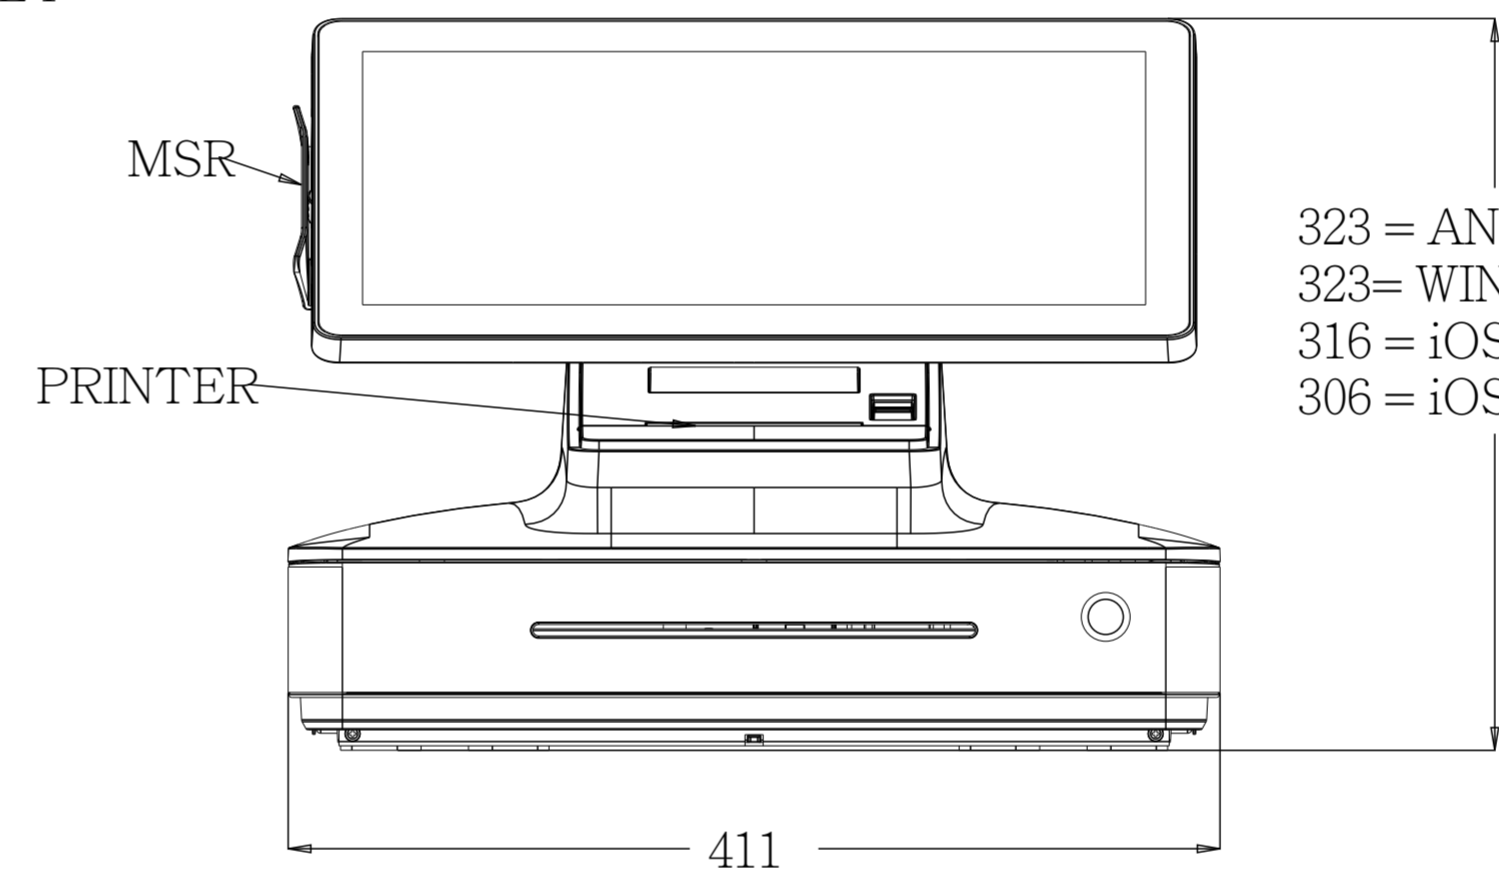

TITLE: PAYPOINT PLUS SERIES

PAYPOINT PLUS FOR iOS:
9.7" I-PAD MODELS

PAYPOINT PLUS FOR iOS:
12" I-PAD PRO

PAYPOINT PLUS FOR ANDROID

PAYPOINT PLUS FOR WINDOWS

CUSTOMER DISPLAY AVAILABLE
ON SOME MODELS.

DISPLAY TILT BACK
(CUSTOMER FACING)

DISPLAY TILT
FORWARD

MSR

PRINTER

323 = ANDROID
323 = WINDOWS
316 = iOS 12" PRO
306 = iOS 9.7"

SCANNER

FIGURE B:
KENSINGTON LOCK
RECEPTICAL UNDER BASE

THRU HOLE FOR
COUNTER MOUNTING, X4
(SEE FIGURE A)

FIGURE A:
SECURING BASE
TO COUNTER TOP

REMOVE CASH
DRAWER

REMOVE SCREWS
4mm X 8L THREAD-FORMING
SCREW, X2

REMOVE BASE PLATE
TO MOUNT

WORLD WIDE MODEL CASH DRAWER

NORTH AMERICA/CHINA MODEL CASH DRAWER