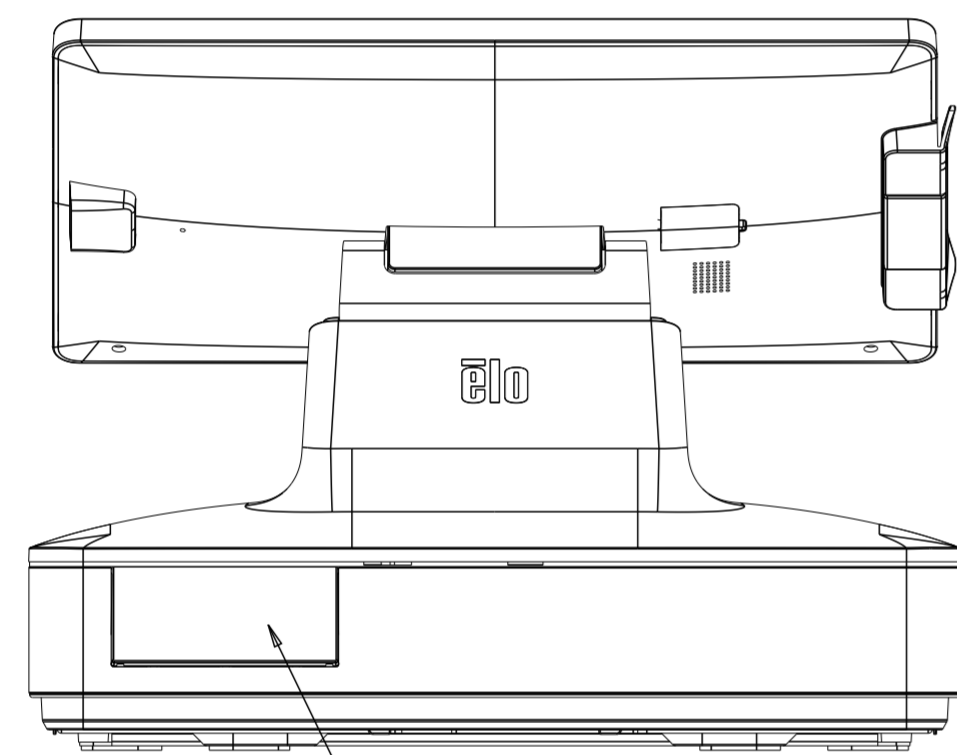

TITLE: PAYPOINT PLUS SERIES

PAYPOINT PLUS FOR iOS:
9.7" I-PAD MODELS

PAYPOINT PLUS FOR iOS:
12" I-PAD PRO

PAYPOINT PLUS FOR ANDROID

PAYPOINT PLUS FOR WINDOWS

CUSTOMER DISPLAY AVAILABLE
ON SOME MODELS.

DISPLAY TILT BACK
(CUSTOMER FACING)

DISPLAY TILT
FORWARD

MSR

PRINTER

323 = ANDROID
323 = WINDOWS
316 = iOS 12" PRO
306 = iOS 9.7"

SCANNER

FIGURE B:
KENSINGTON LOCK
RECEPTICAL UNDER BASE

THRU HOLE FOR
COUNTER MOUNTING, X4
(SEE FIGURE A)

FIGURE A:
SECURING BASE
TO COUNTER TOP

REMOVE CASH
DRAWER

REMOVE SCREWS
4mm X 8L THREAD-FORMING
SCREW, X2

REMOVE BASE PLATE
TO MOUNT

WORLD WIDE MODEL CASH DRAWER

NORTH AMERICA/CHINA MODEL CASH DRAWER