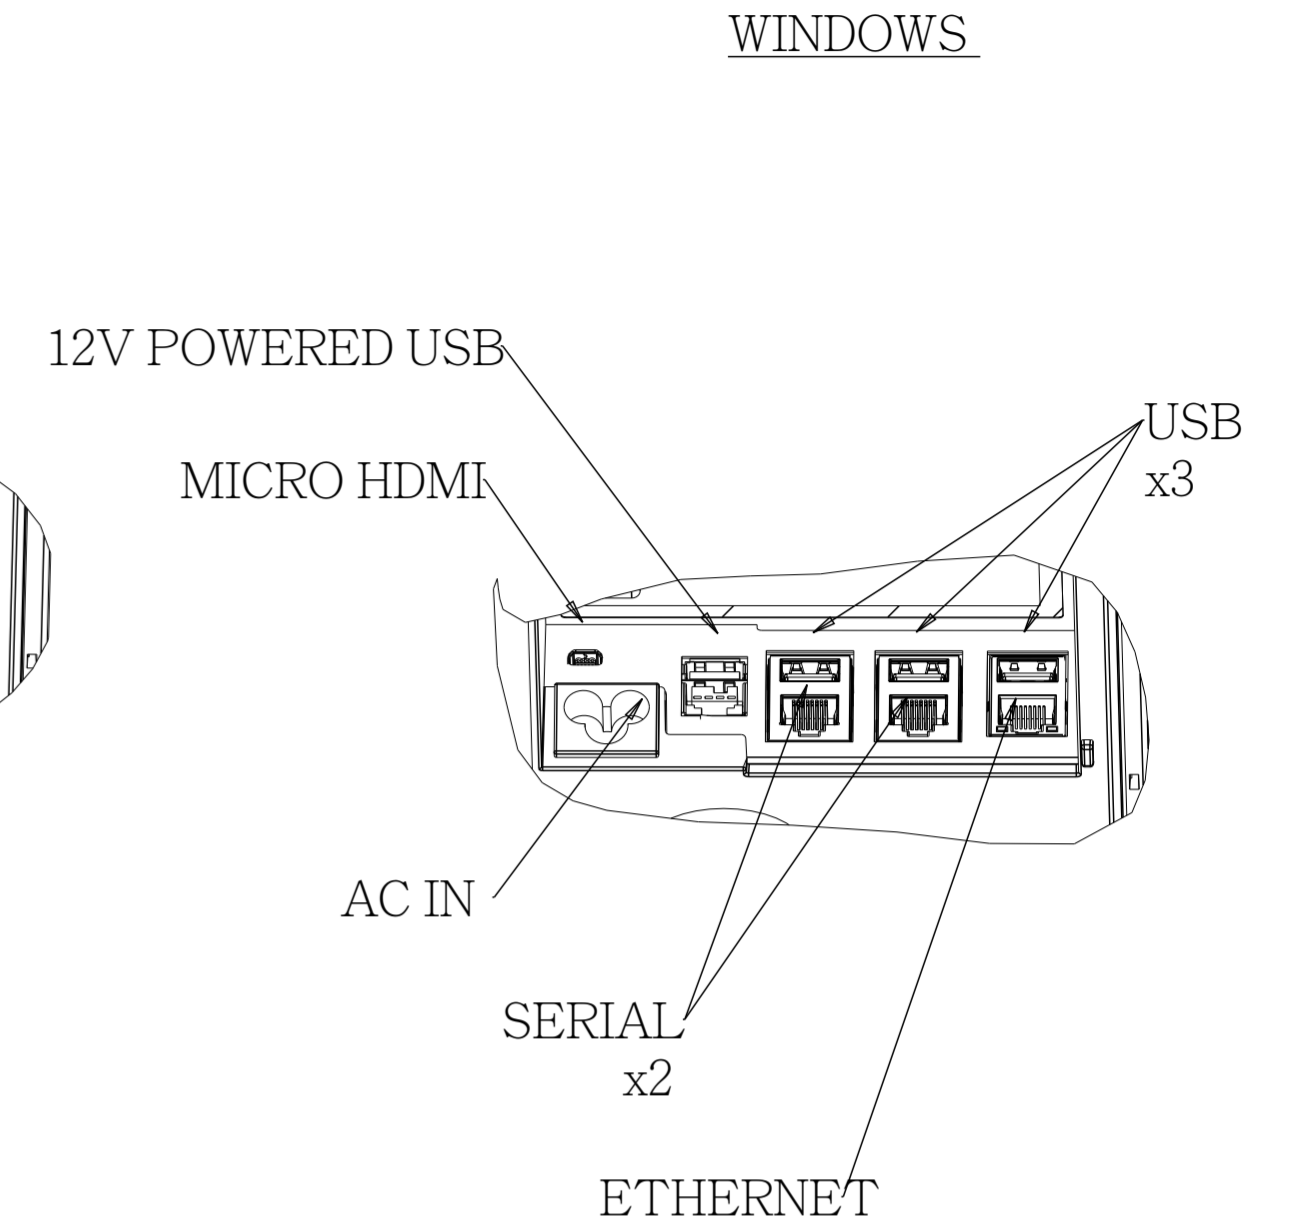

TITLE: PAYPOINT PLUS SERIES

PAYPOINT PLUS FOR iOS:
9.7" I-PAD MODELS

PAYPOINT PLUS FOR iOS:
12" I-PAD PRO

PAYPOINT PLUS FOR ANDROID

PAYPOINT PLUS FOR WINDOWS

CUSTOMER DISPLAY AVAILABLE
ON SOME MODELS.

DISPLAY TILT BACK
(CUSTOMER FACING)

DISPLAY TILT
FORWARD

MSR

PRINTER

323 = ANDROID
323 = WINDOWS
316 = iOS 12" PRO
306 = iOS 9.7"

SCANNER

FIGURE B:
KENSINGTON LOCK
RECEPTICAL UNDER BASE

THRU HOLE FOR
COUNTER MOUNTING, X4
(SEE FIGURE A)

FIGURE A:
SECURING BASE
TO COUNTER TOP

REMOVE CASH
DRAWER

REMOVE SCREWS
4mm X 8L THREAD-FORMING
SCREW, X2

REMOVE BASE PLATE
TO MOUNT

WORLD WIDE MODEL CASH DRAWER

NORTH AMERICA/CHINA MODEL CASH DRAWER