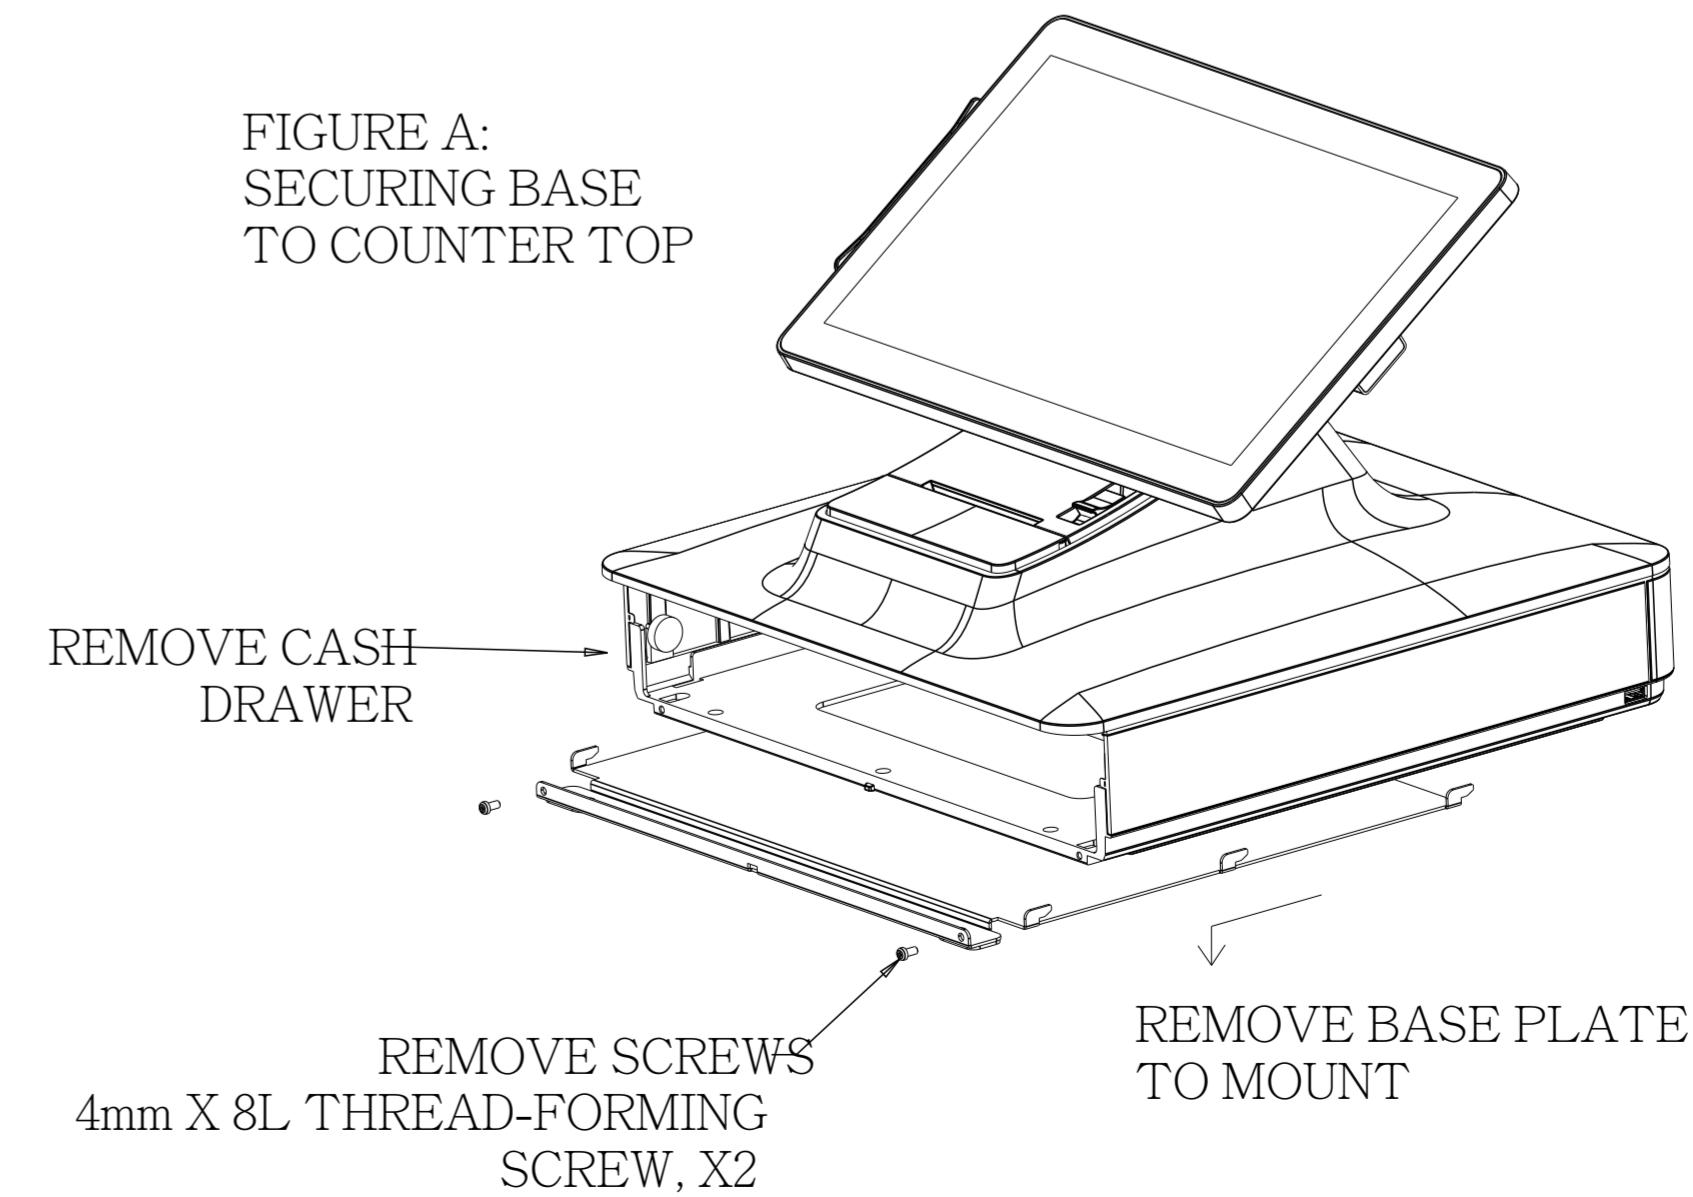

TITLE: PAYPOINT PLUS SERIES

PAYPOINT PLUS FOR iOS:
9.7" I-PAD MODELS

PAYPOINT PLUS FOR iOS:
12" I-PAD PRO

PAYPOINT PLUS FOR ANDROID

PAYPOINT PLUS FOR WINDOWS

CUSTOMER DISPLAY AVAILABLE
ON SOME MODELS.

DISPLAY TILT BACK
(CUSTOMER FACING)

DISPLAY TILT
FORWARD

MSR

PRINTER

323 = ANDROID
323 = WINDOWS
316 = iOS 12" PRO
306 = iOS 9.7"

SCANNER

FIGURE B:
KENSINGTON LOCK
RECEPTICAL UNDER BASE

THRU HOLE FOR
COUNTER MOUNTING, X4
(SEE FIGURE A)

FIGURE A:
SECURING BASE
TO COUNTER TOP

REMOVE CASH
DRAWER

REMOVE SCREWS
4mm X 8L THREAD-FORMING
SCREW, X2

REMOVE BASE PLATE
TO MOUNT

WORLD WIDE MODEL CASH DRAWER

NORTH AMERICA/CHINA MODEL CASH DRAWER