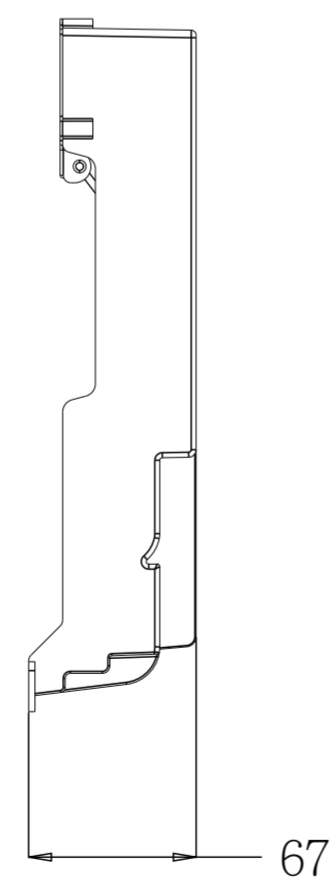

TITLE: PAYPOINT PLUS SERIES

PAYPOINT PLUS FOR iOS:
9.7" I-PAD MODELS

PAYPOINT PLUS FOR iOS:
12" I-PAD PRO

PAYPOINT PLUS FOR ANDROID

PAYPOINT PLUS FOR WINDOWS

CUSTOMER DISPLAY AVAILABLE
ON SOME MODELS.

DISPLAY TILT BACK
(CUSTOMER FACING)

DISPLAY TILT
FORWARD

MSR

PRINTER

323 = ANDROID
323 = WINDOWS
316 = iOS 12" PRO
306 = iOS 9.7"

SCANNER

FIGURE B:
KENSINGTON LOCK
RECEPTICAL UNDER BASE

THRU HOLE FOR
COUNTER MOUNTING, X4
(SEE FIGURE A)

FIGURE A:
SECURING BASE
TO COUNTER TOP

REMOVE CASH
DRAWER

REMOVE SCREWS
4mm X 8L THREAD-FORMING
SCREW, X2

REMOVE BASE PLATE
TO MOUNT

WORLD WIDE MODEL CASH DRAWER

NORTH AMERICA/CHINA MODEL CASH DRAWER