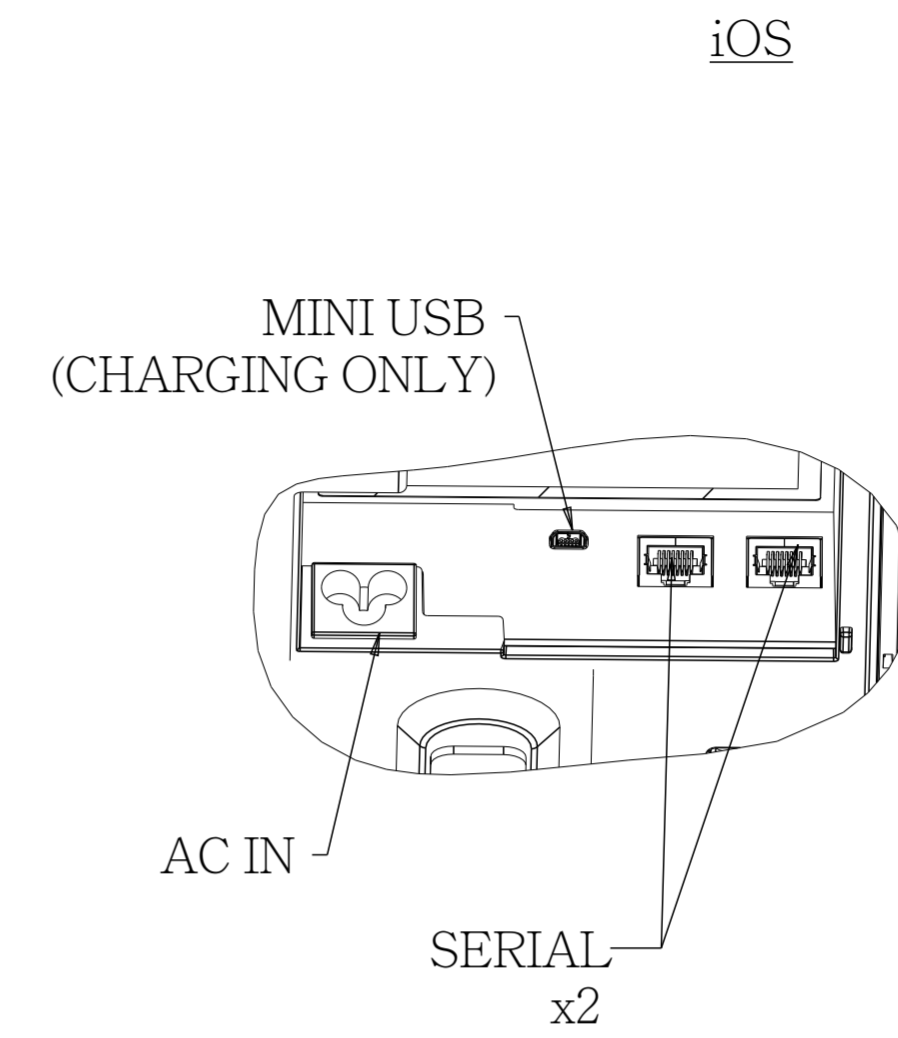

DISPLAY TILT
FORWARD

MSR

PRINTER

323 = ANDROID
323 = WINDOWS
316 = iOS 12" PRO
306 = iOS 9.7"

SCANNER

FIGURE B:
KENSINGTON LOCK
RECEPTICAL UNDER BASE

THRU HOLE FOR
COUNTER MOUNTING, X4
(SEE FIGURE A)

FIGURE A:
SECURING BASE
TO COUNTER TOP

REMOVE CASH
DRAWER

REMOVE SCREWS
4mm X 8L THREAD-FORMING
SCREW, X2

REMOVE BASE PLATE
TO MOUNT

WORLD WIDE MODEL CASH DRAWER

NORTH AMERICA/CHINA MODEL CASH DRAWER