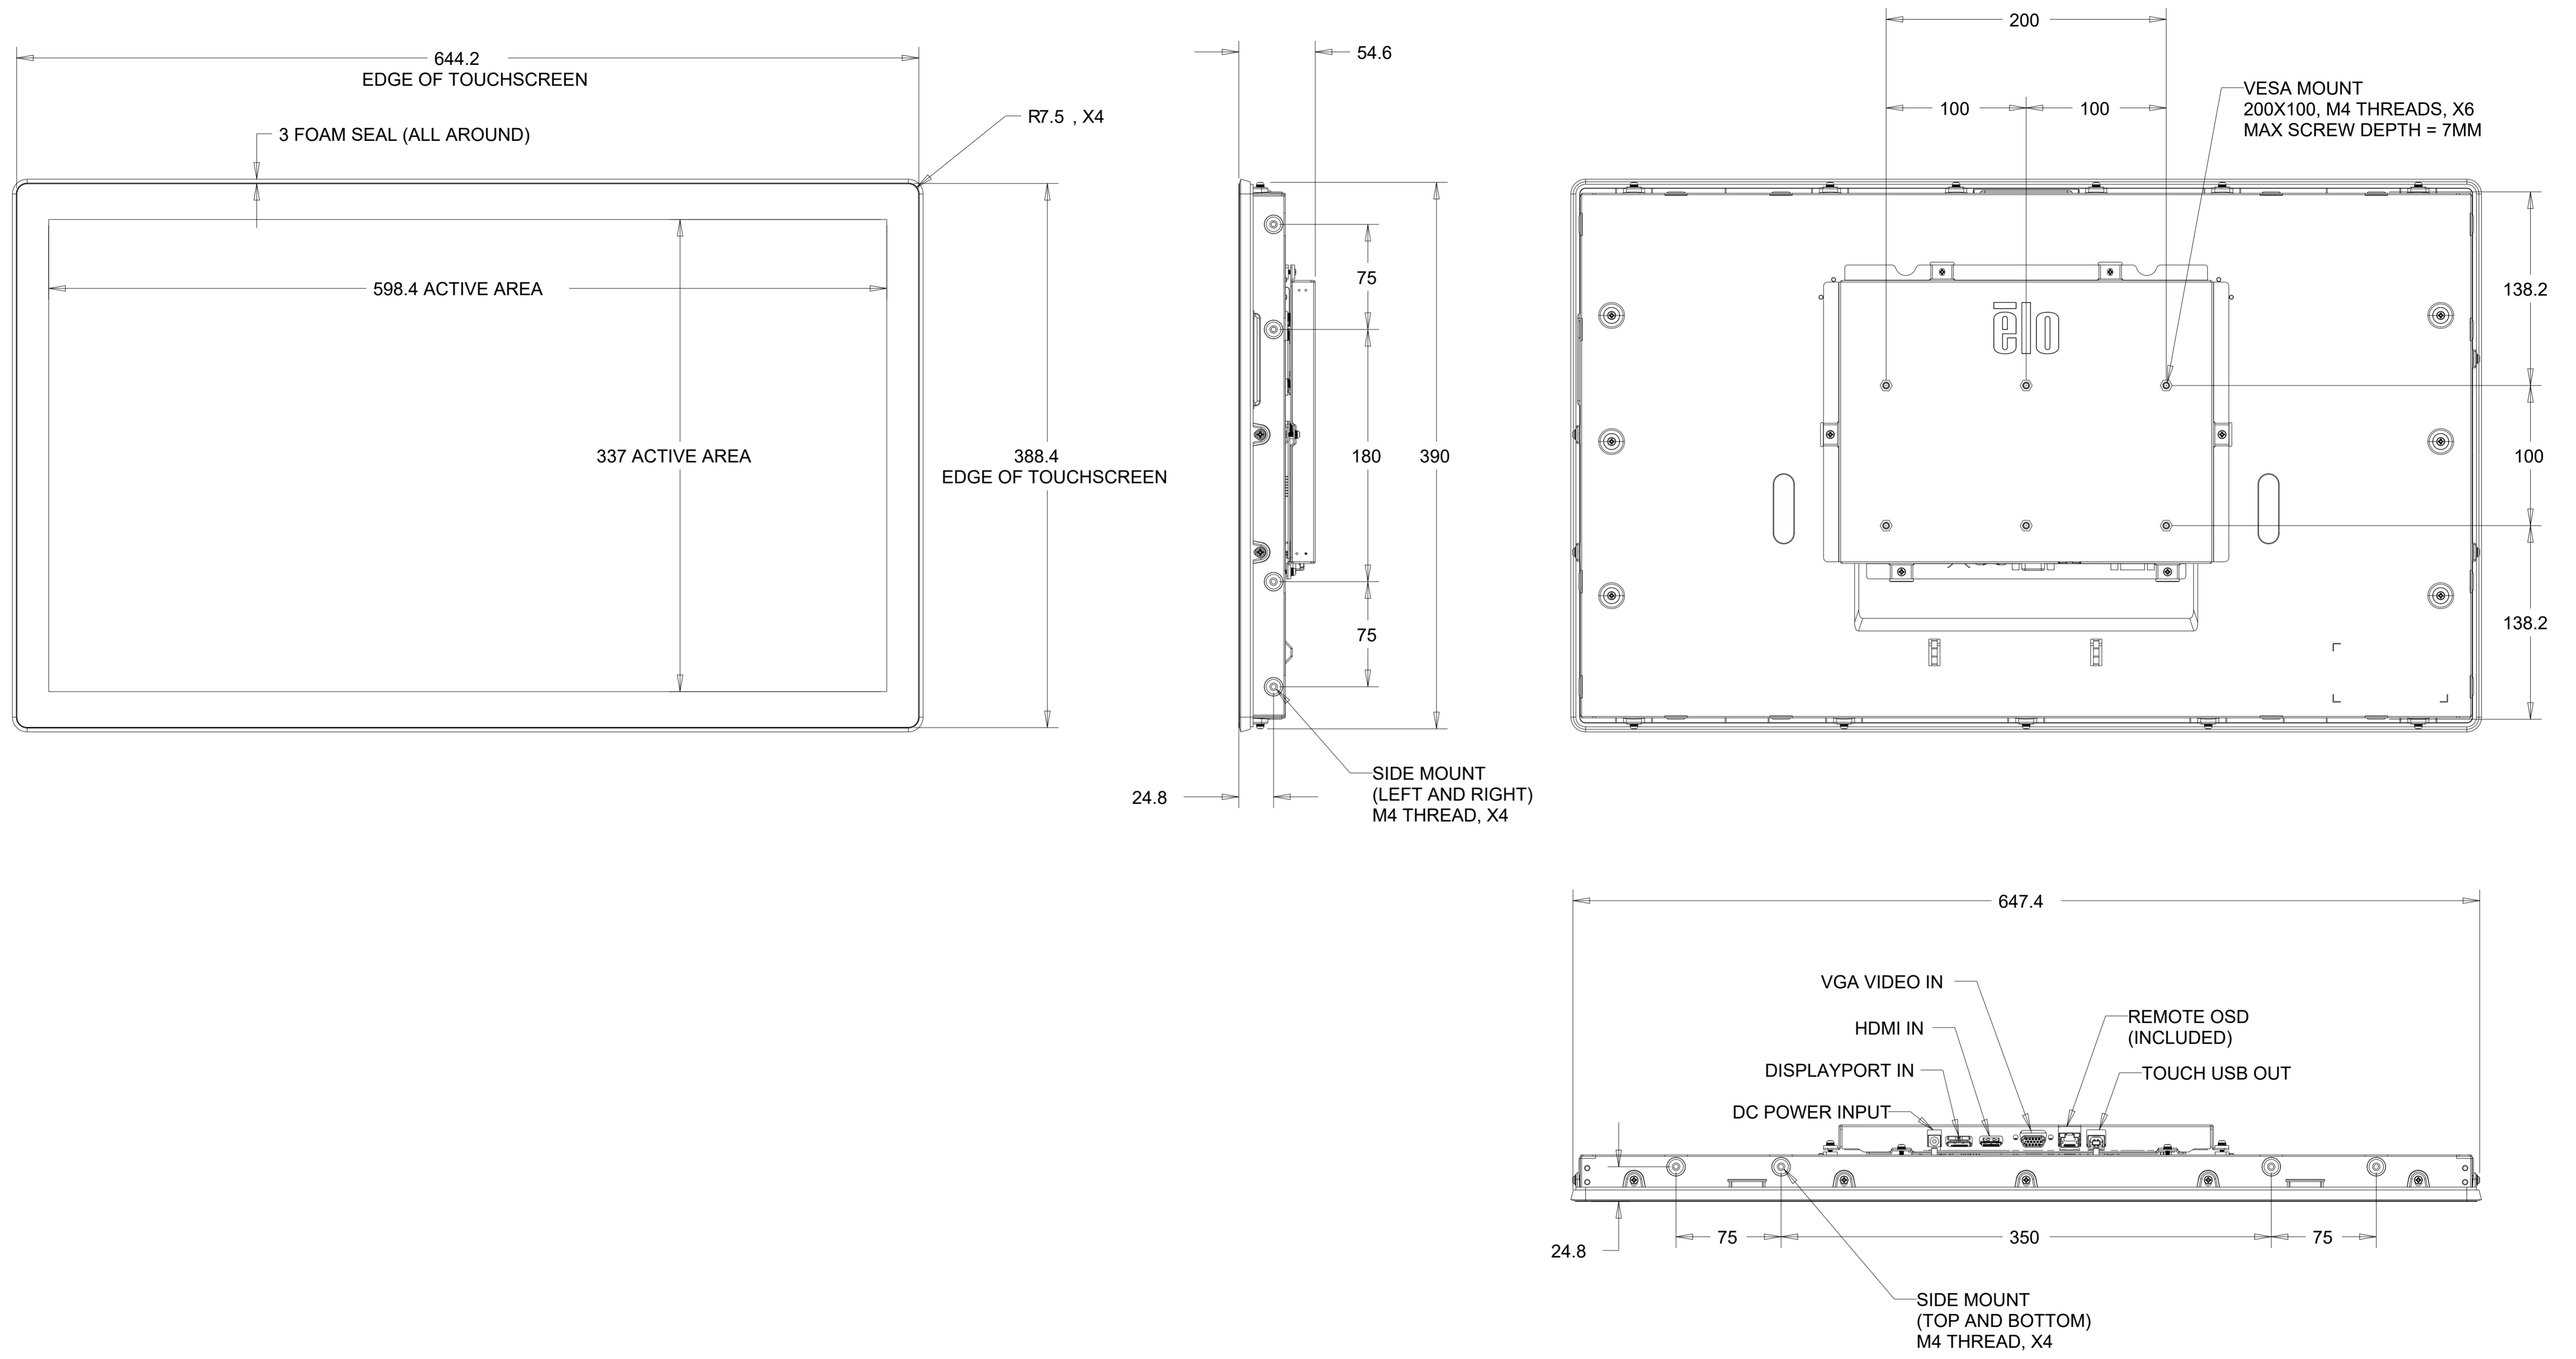

PROJECTED CAPACITIVE AND NON-TOUCH MODEL

PROJECTED CAPACITIVE AND NON-TOUCH MODEL

WITH FLUSH MOUNTING BRACKETS (8 SETS INCLUDED)
 REPLACEMENT BRACKET KIT P/N E190896 AVAILABLE SEPARATELY