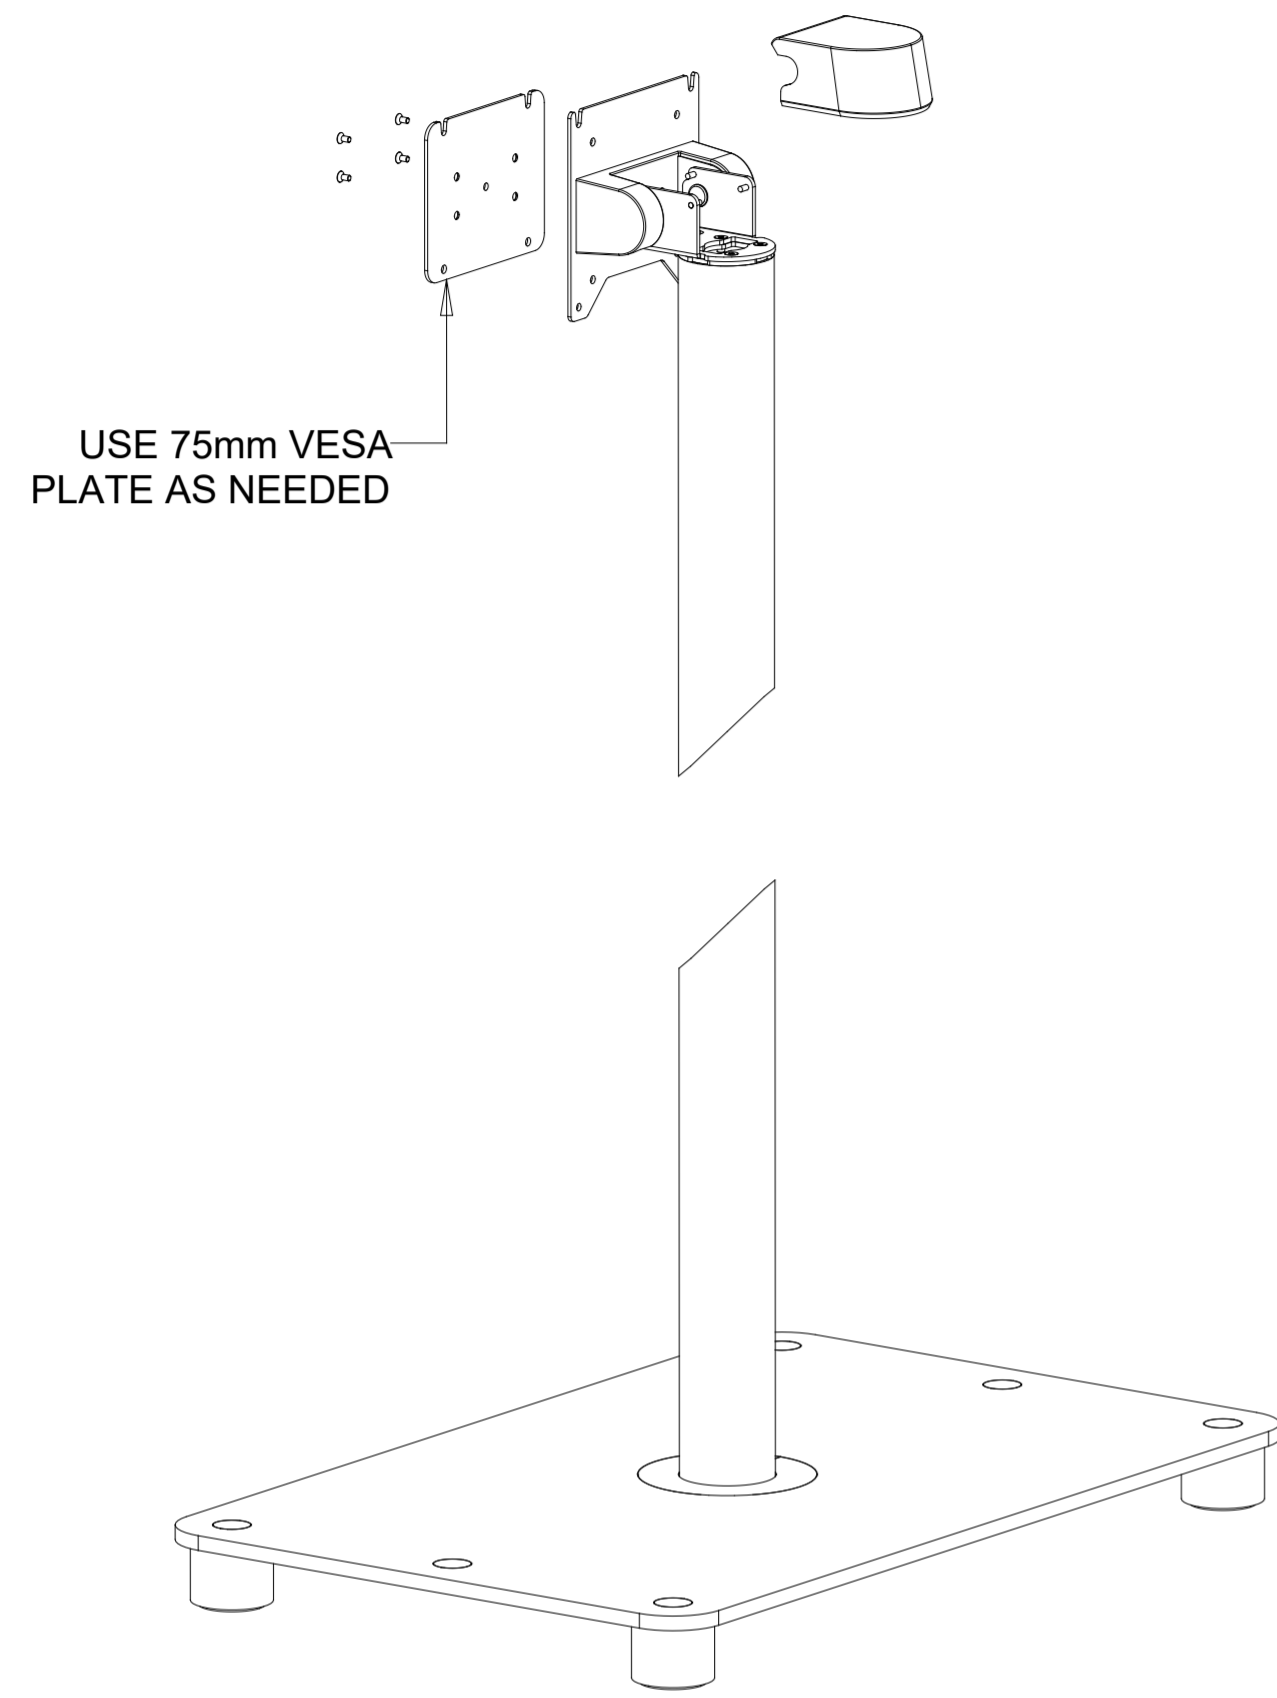

ELO-KIT-FLOOR STAND 5 FOOT

E048069

MOUNTING OPTION

DIMENSIONS ARE IN MILLIMETERS

elo

MS601766

DATE: 09/15/15

REV: A