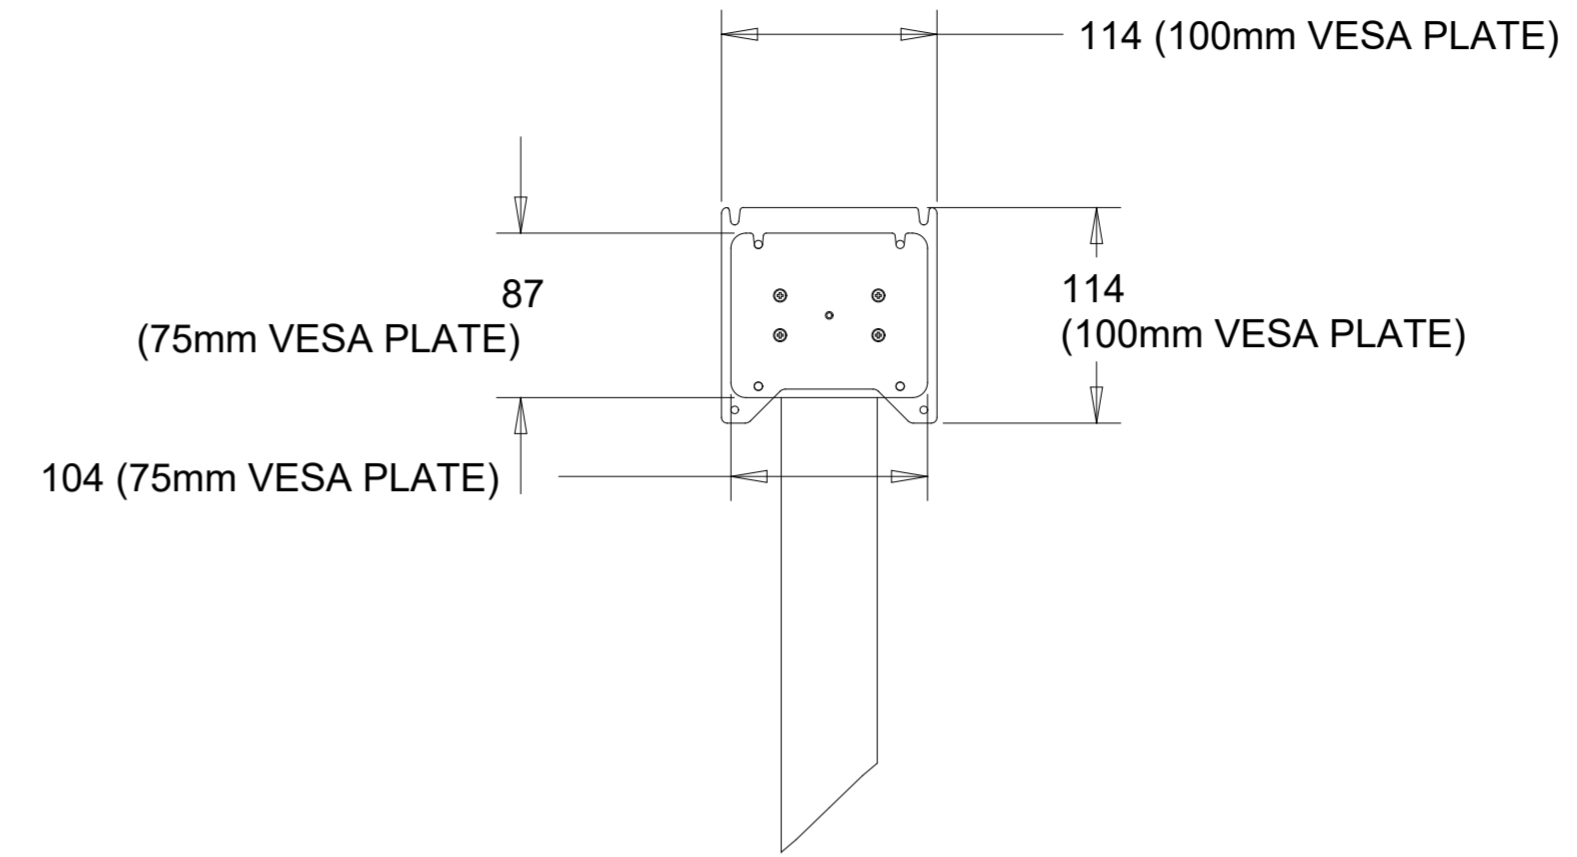

ELO-KIT-FLOOR STAND 5 FOOT

E048069

MOUNTING OPTION

DIMENSIONS ARE IN MILLIMETERS

elo

MS601766

DATE: 09/15/15

REV: A