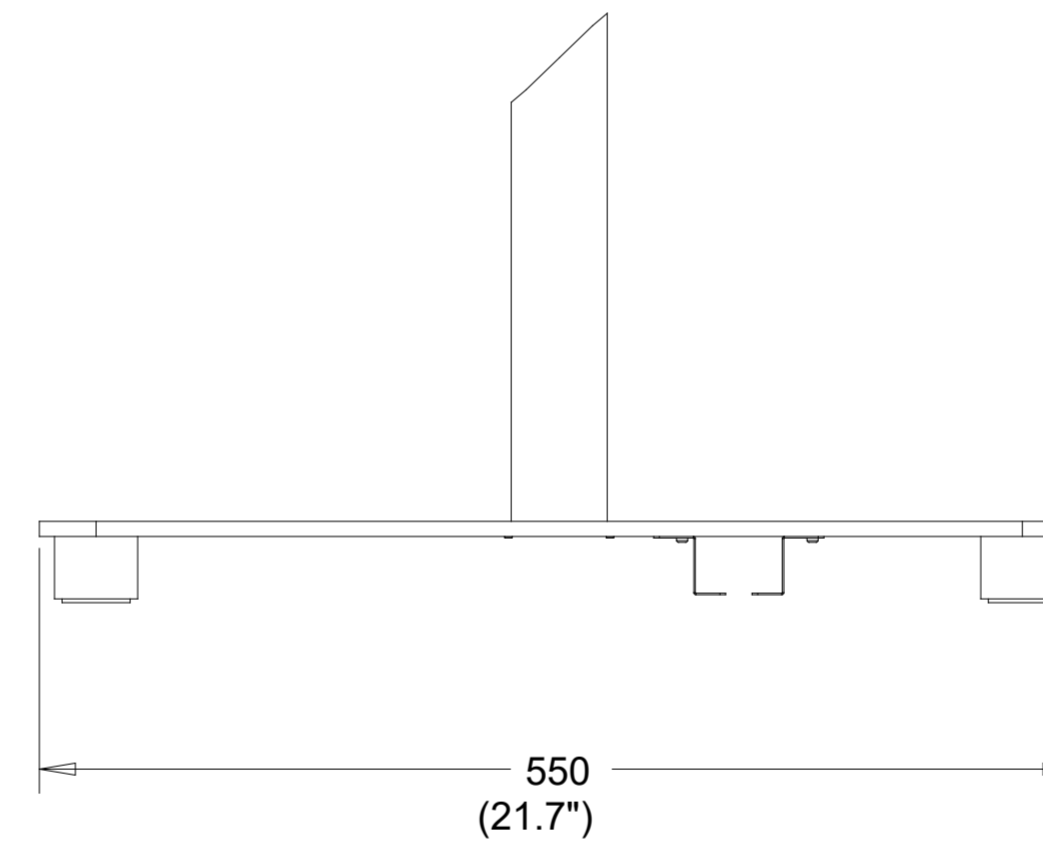

ELO-KIT-FLOOR STAND 5 FOOT

E048069

MOUNTING OPTION

DIMENSIONS ARE IN MILLIMETERS

elo

MS601766

DATE: 09/15/15

REV: A