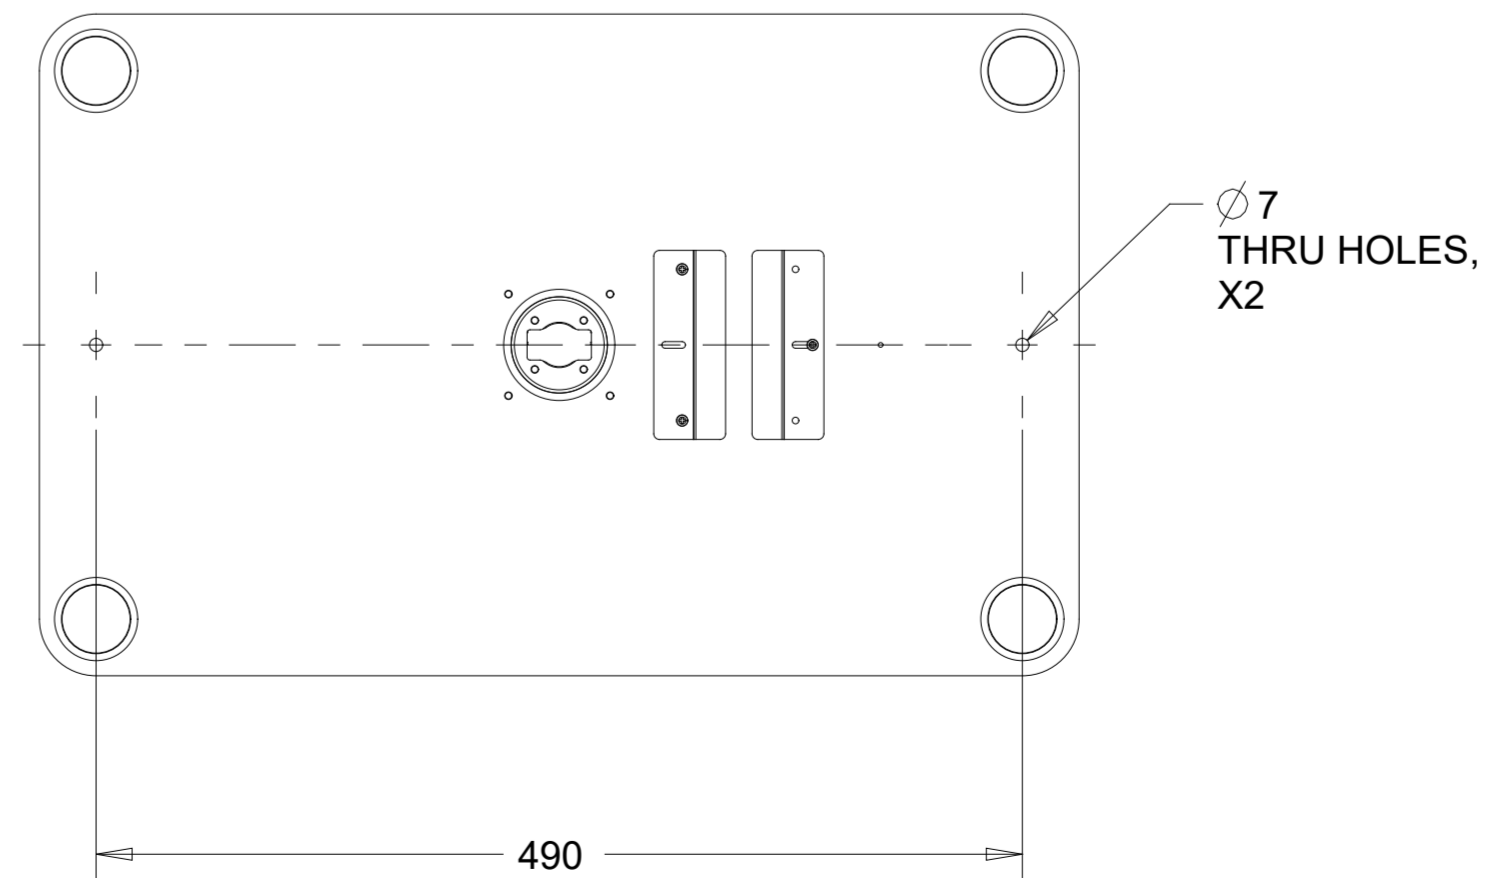

ELO-KIT-FLOOR STAND 5 FOOT

E048069

MOUNTING OPTION

DIMENSIONS ARE IN MILLIMETERS

elo

MS601766

DATE: 09/15/15

REV: A