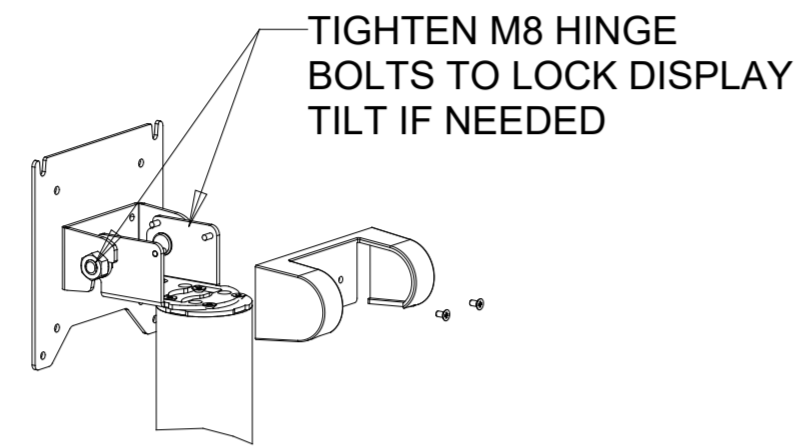

ELO-KIT-FLOOR STAND 5 FOOT

E048069

MOUNTING OPTION

DIMENSIONS ARE IN MILLIMETERS

elo

MS601766

DATE: 09/15/15

REV: A