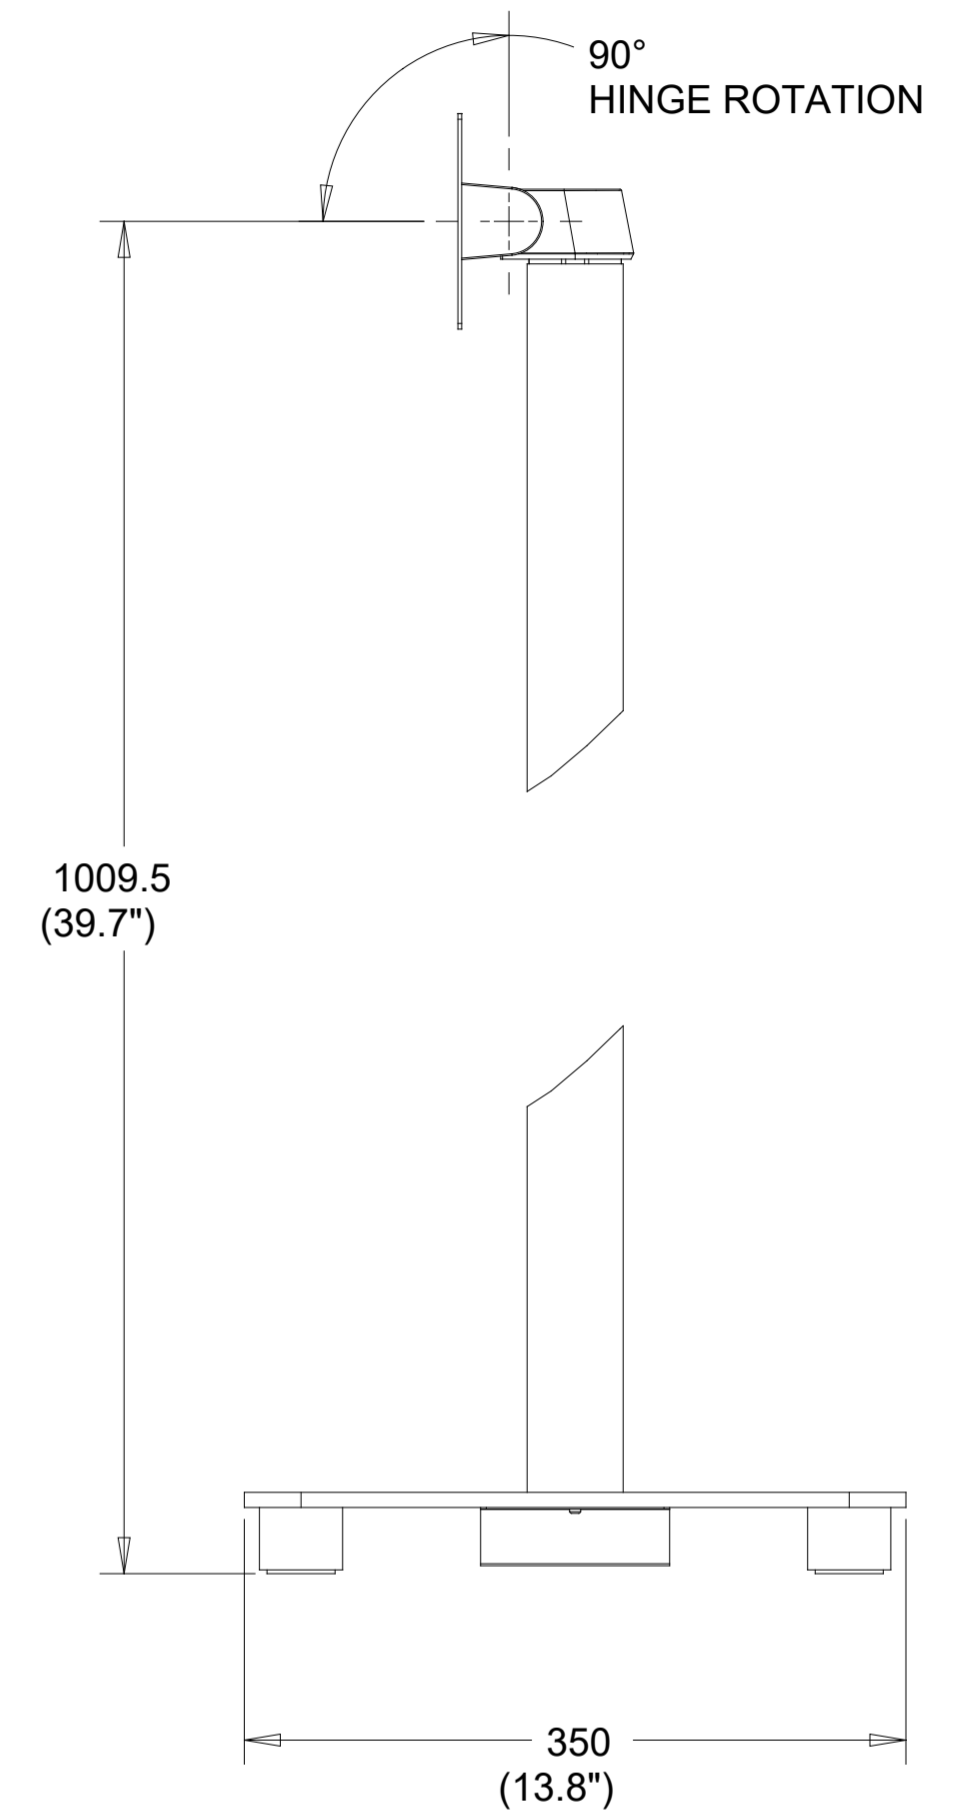

ELO-KIT-FLOOR STAND 5 FOOT

E048069

MOUNTING OPTION

DIMENSIONS ARE IN MILLIMETERS

elo

MS601766

DATE: 09/15/15

REV: A