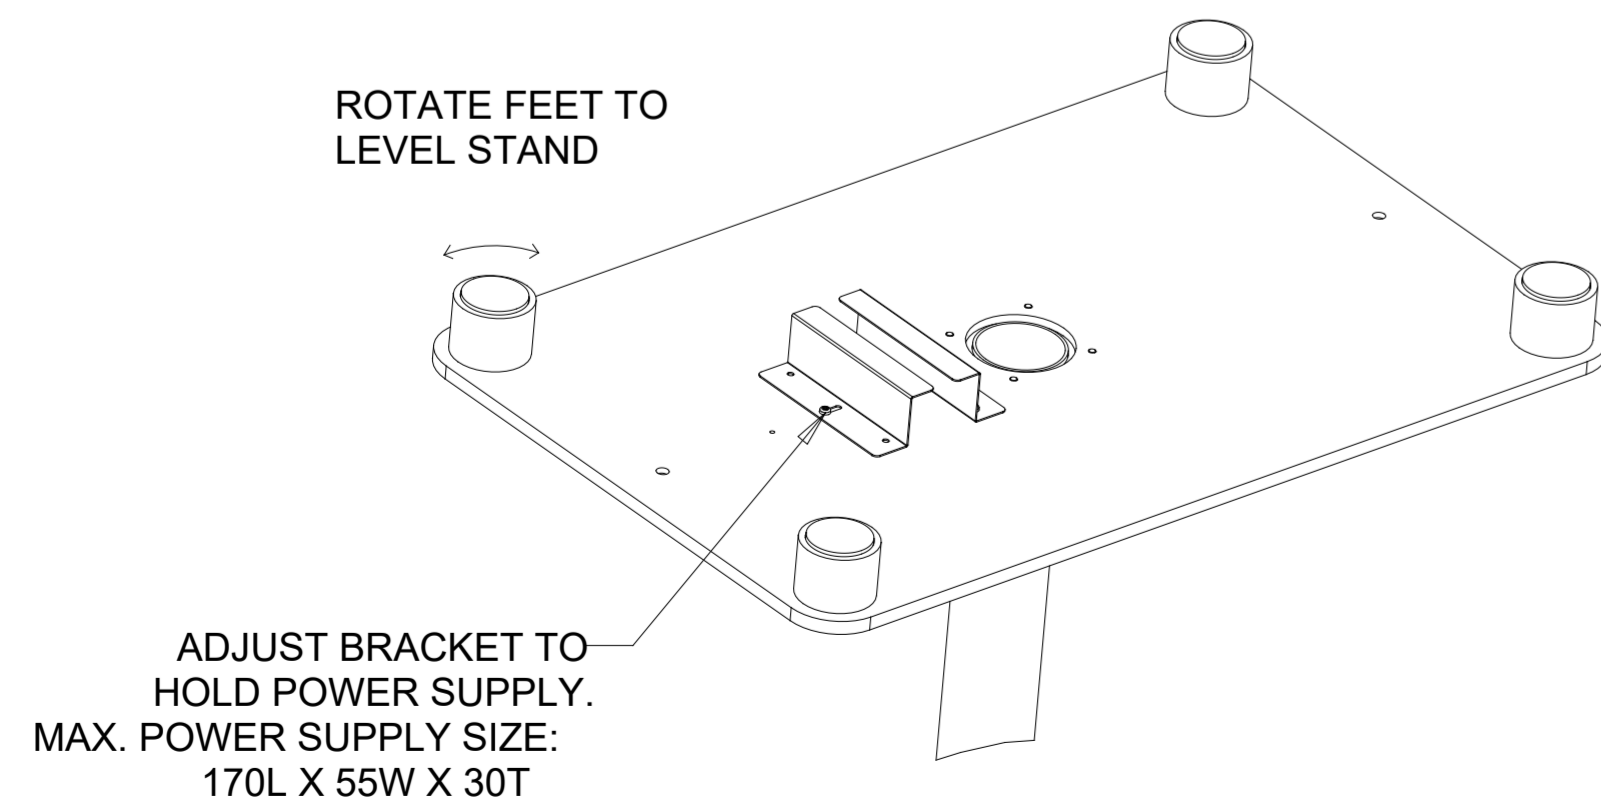

ELO-KIT-FLOOR STAND 5 FOOT

E048069

MOUNTING OPTION

DIMENSIONS ARE IN MILLIMETERS

elo

MS601766

DATE: 09/15/15

REV: A